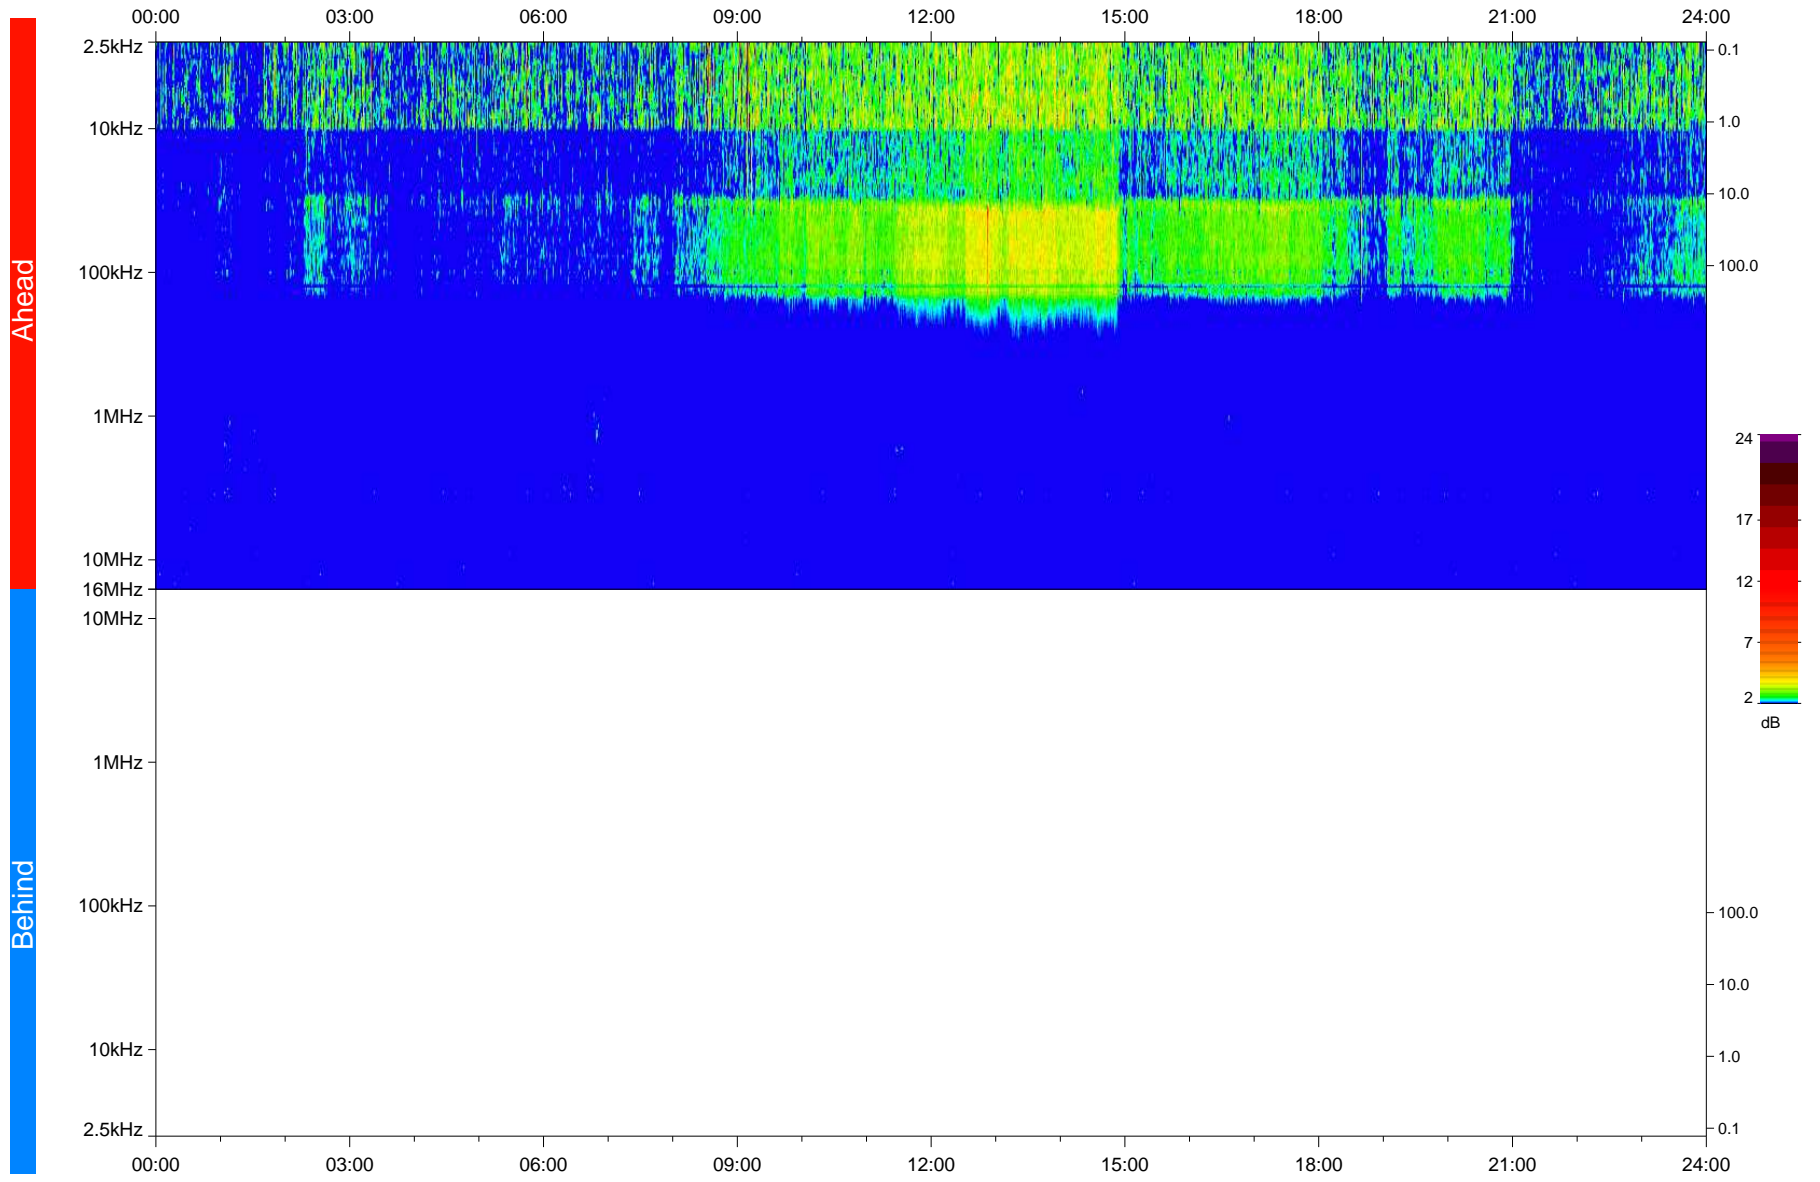

STEREO/WAVES Daily Summary - 10-Aug-2020 (DOY 223)

Ahead source file: swaves_ahead_2020_223_1_05.fin
Ahead PSE Angle: -65.7°

Behind PSE Angle: 59.6°
Behind source file: No STEREO-B data

Time (UTC)

file: stereo_swaves_daily-summary_color_20200810_v04
made by: space.umn.edu on macOS with IDL 8.8.2 on 2022-10-03 16:51:14, with TLib V945 / dynspec V311