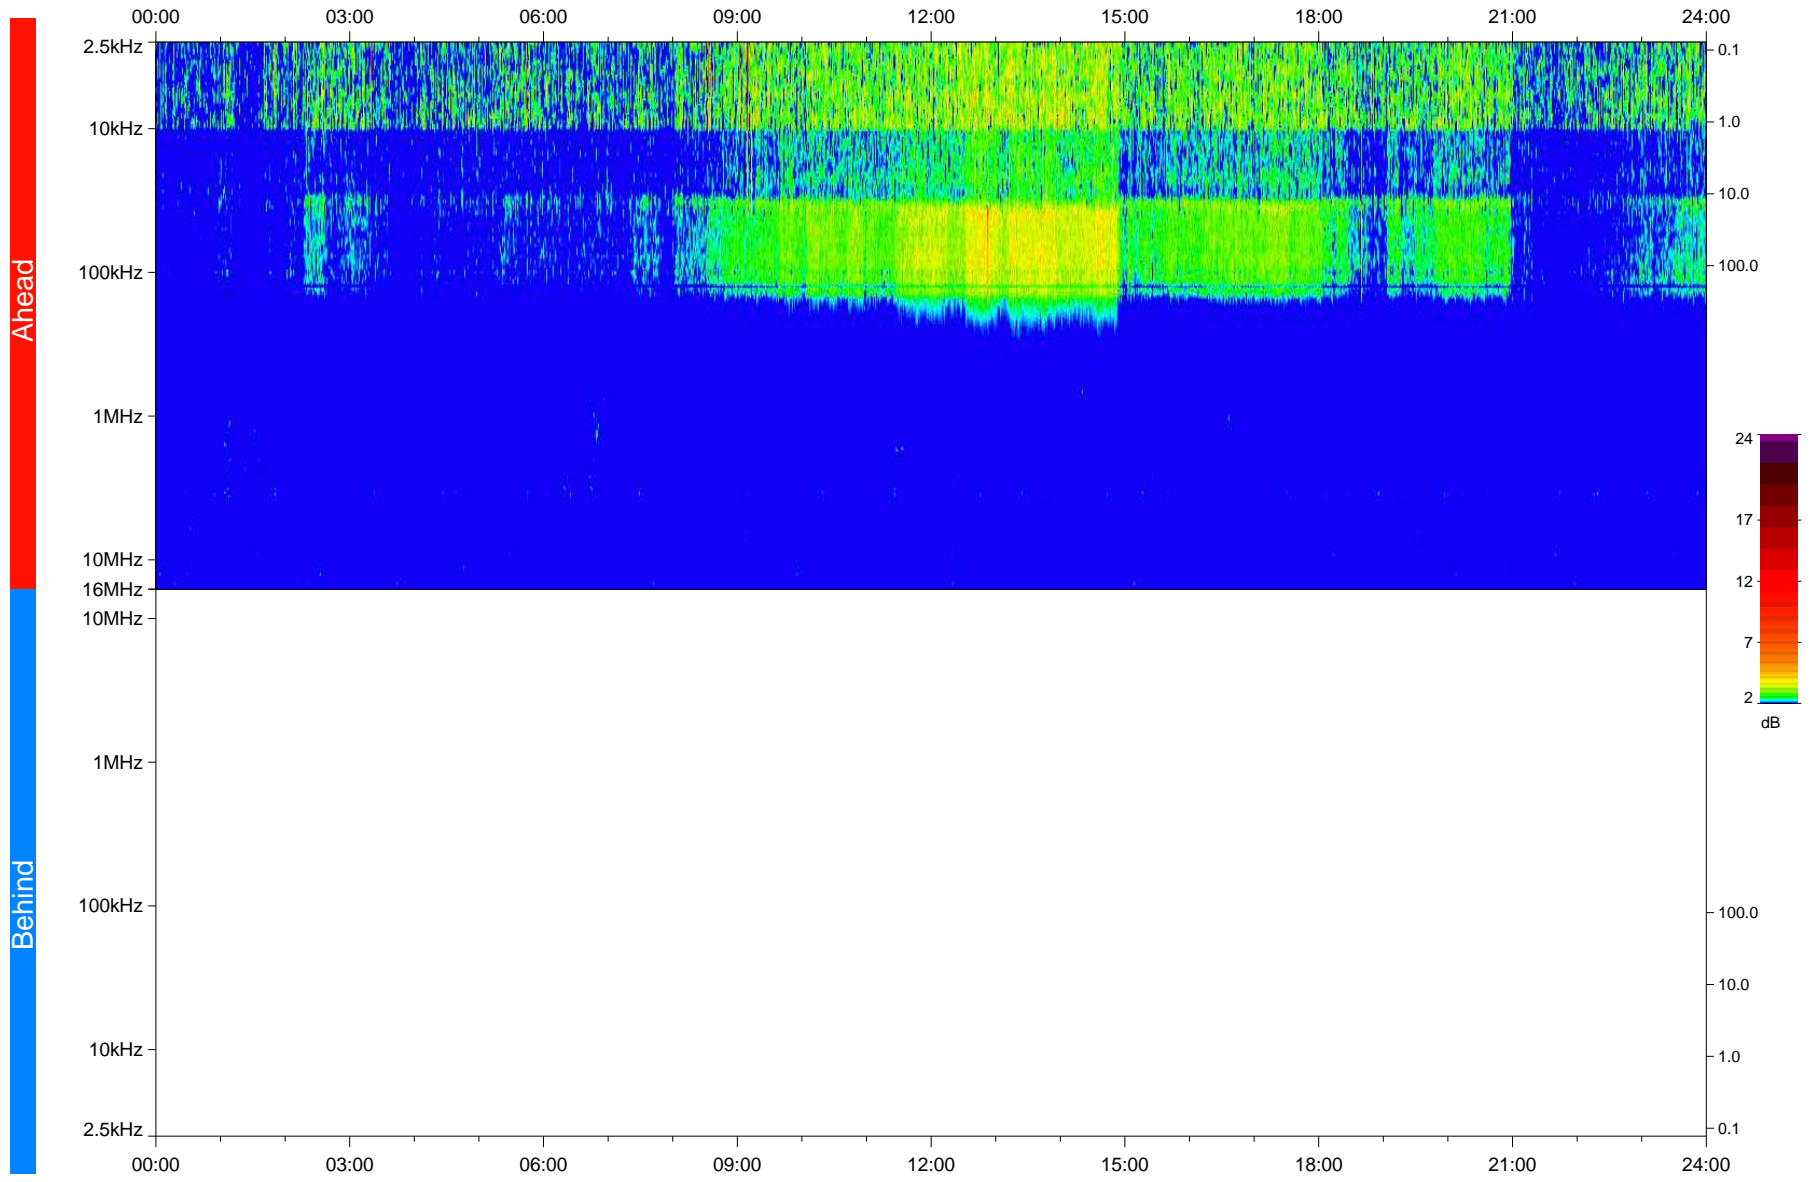

STEREO/WAVES Daily Summary - 10-Aug-2020 (DOY 223)

Ahead source file: swaves_ahead_2020_223_1_05.fin
Ahead PSE Angle: -65.7°

Behind PSE Angle: 59.6°
Behind source file: No STEREO-B data

Time (UTC)

file: stereo_swaves_daily-summary_color_20200810_v03
made by: space.umn.edu on macOS with IDL 8.8.2 on 2022-09-15 15:58:38, with TLib V945 / dynspec V311