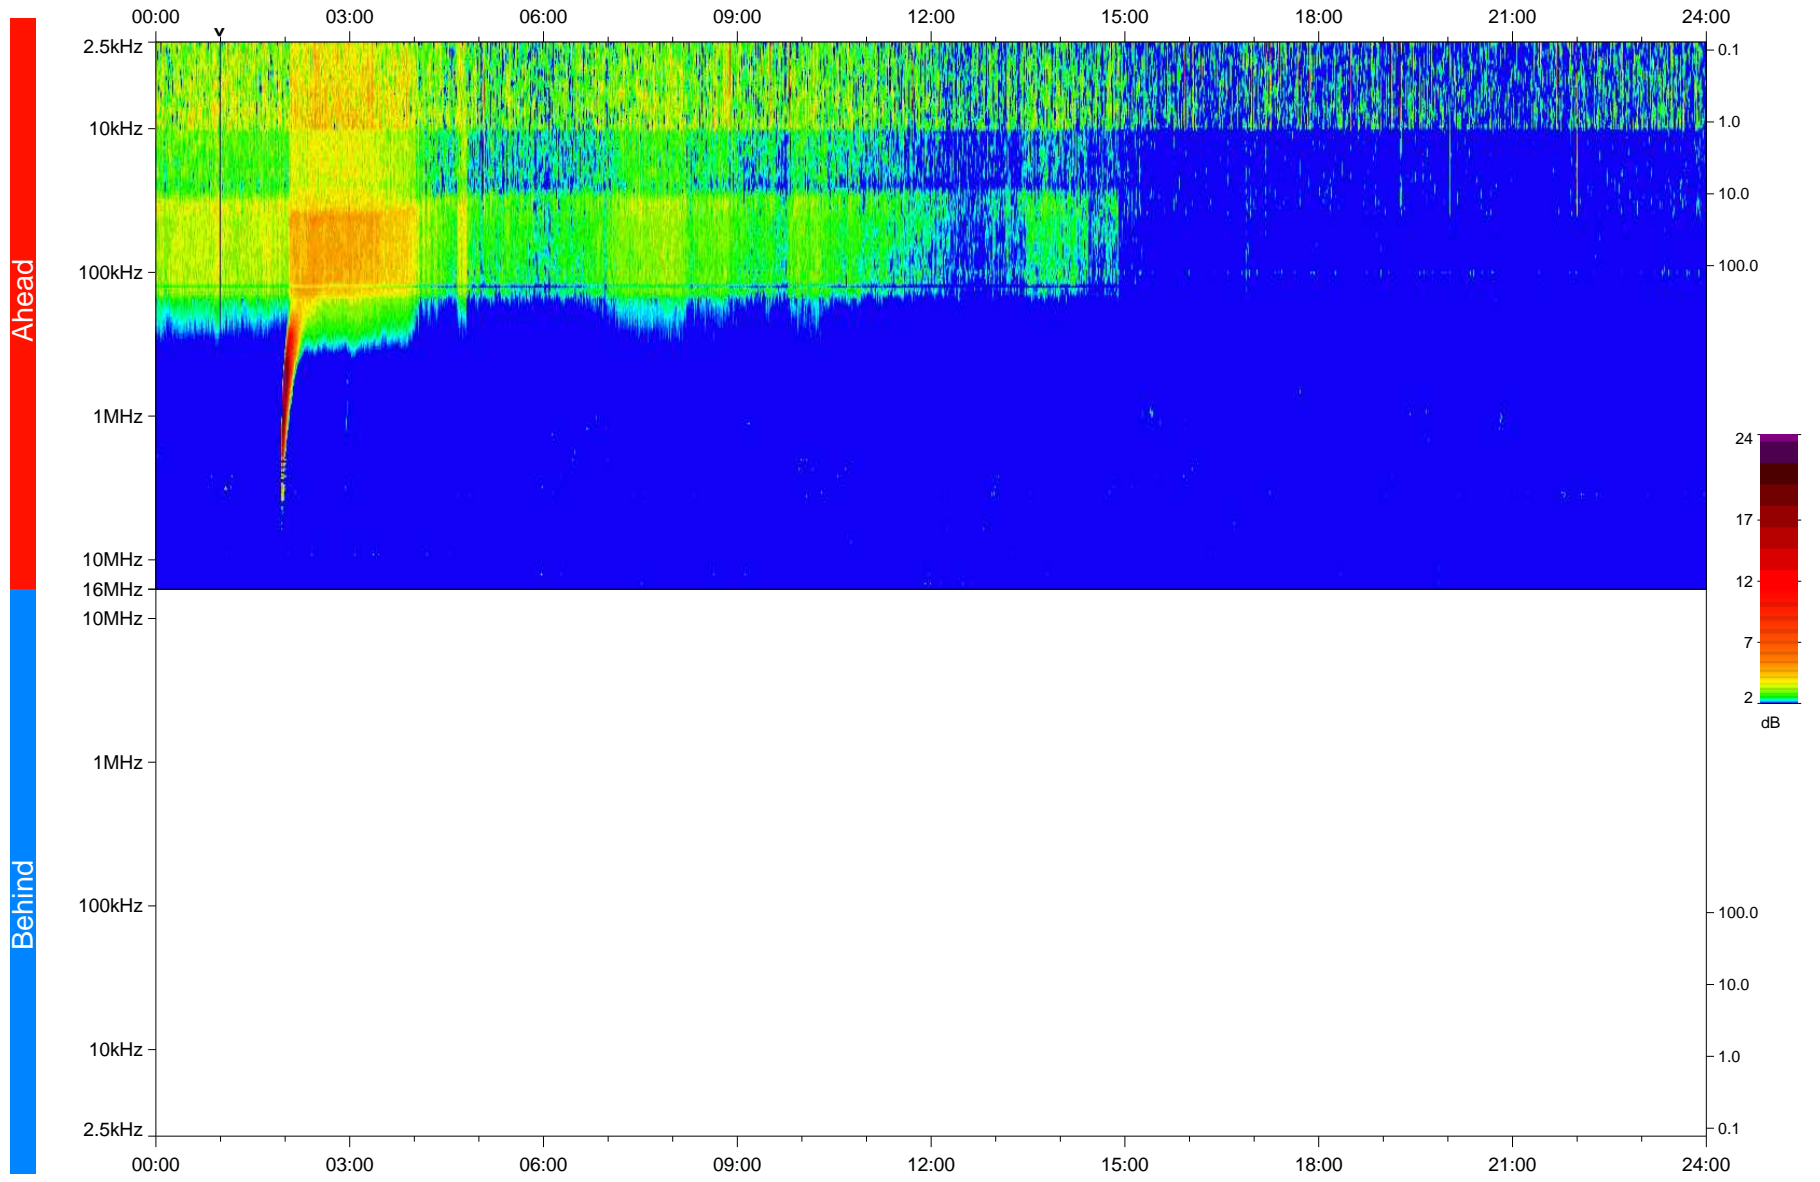

STEREO/WAVES Daily Summary - 09-Aug-2020 (DOY 222)

Ahead source file: swaves_ahead_2020_222_1_05.fin
Ahead PSE Angle: -65.8°

Behind PSE Angle: 59.6°
Behind source file: No STEREO-B data

Time (UTC)

file: stereo_swaves_daily-summary_color_20200809_v04
made by: space.umn.edu on macOS with IDL 8.8.2 on 2022-10-03 16:49:44, with TLib V945 / dynspec V311