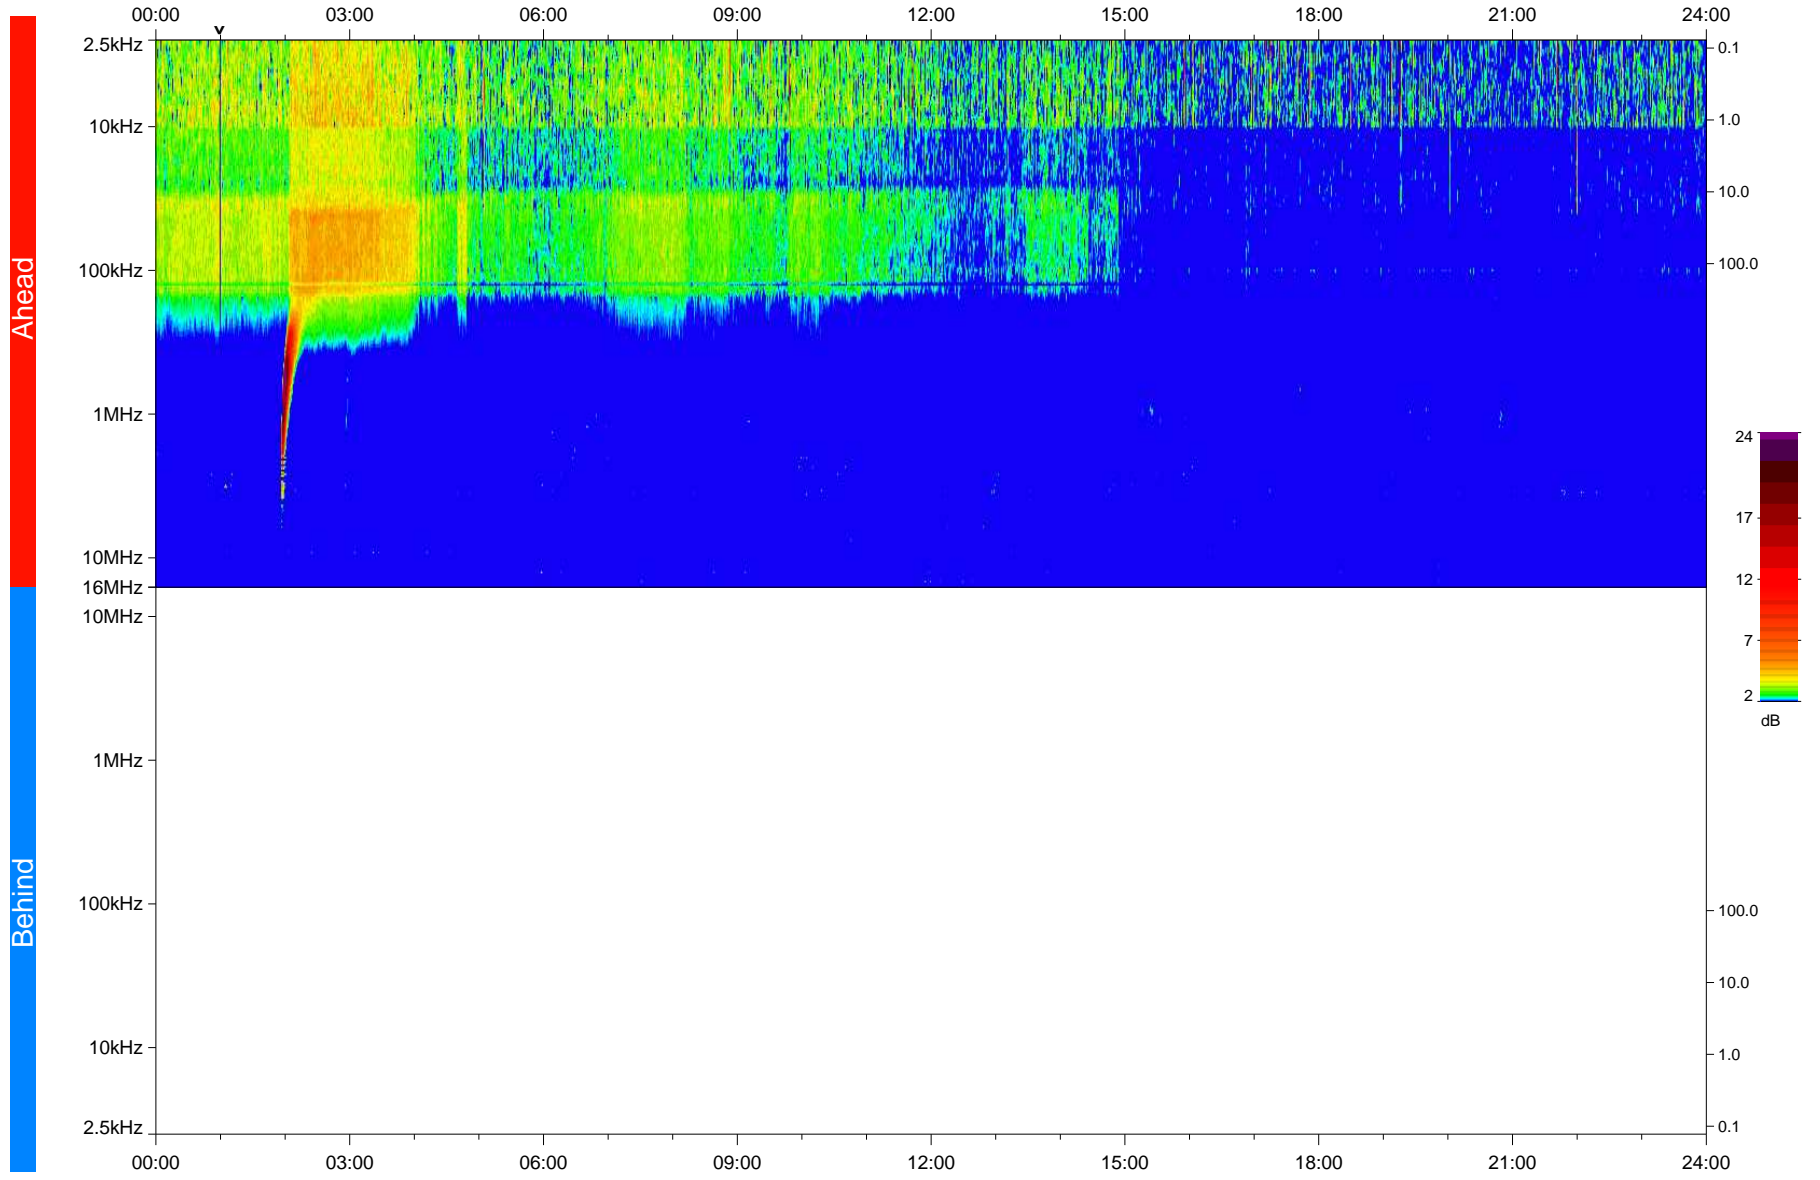

STEREO/WAVES Daily Summary - 09-Aug-2020 (DOY 222)

Ahead source file: swaves_ahead_2020_222_1_05.fin
Ahead PSE Angle: -65.8°

Behind PSE Angle: 59.6°
Behind source file: No STEREO-B data

Time (UTC)

file: stereo_swaves_daily-summary_color_20200809_v03
made by: space.umn.edu on macOS with IDL 8.8.2 on 2022-09-15 15:57:17, with TLib V945 / dynspec V311