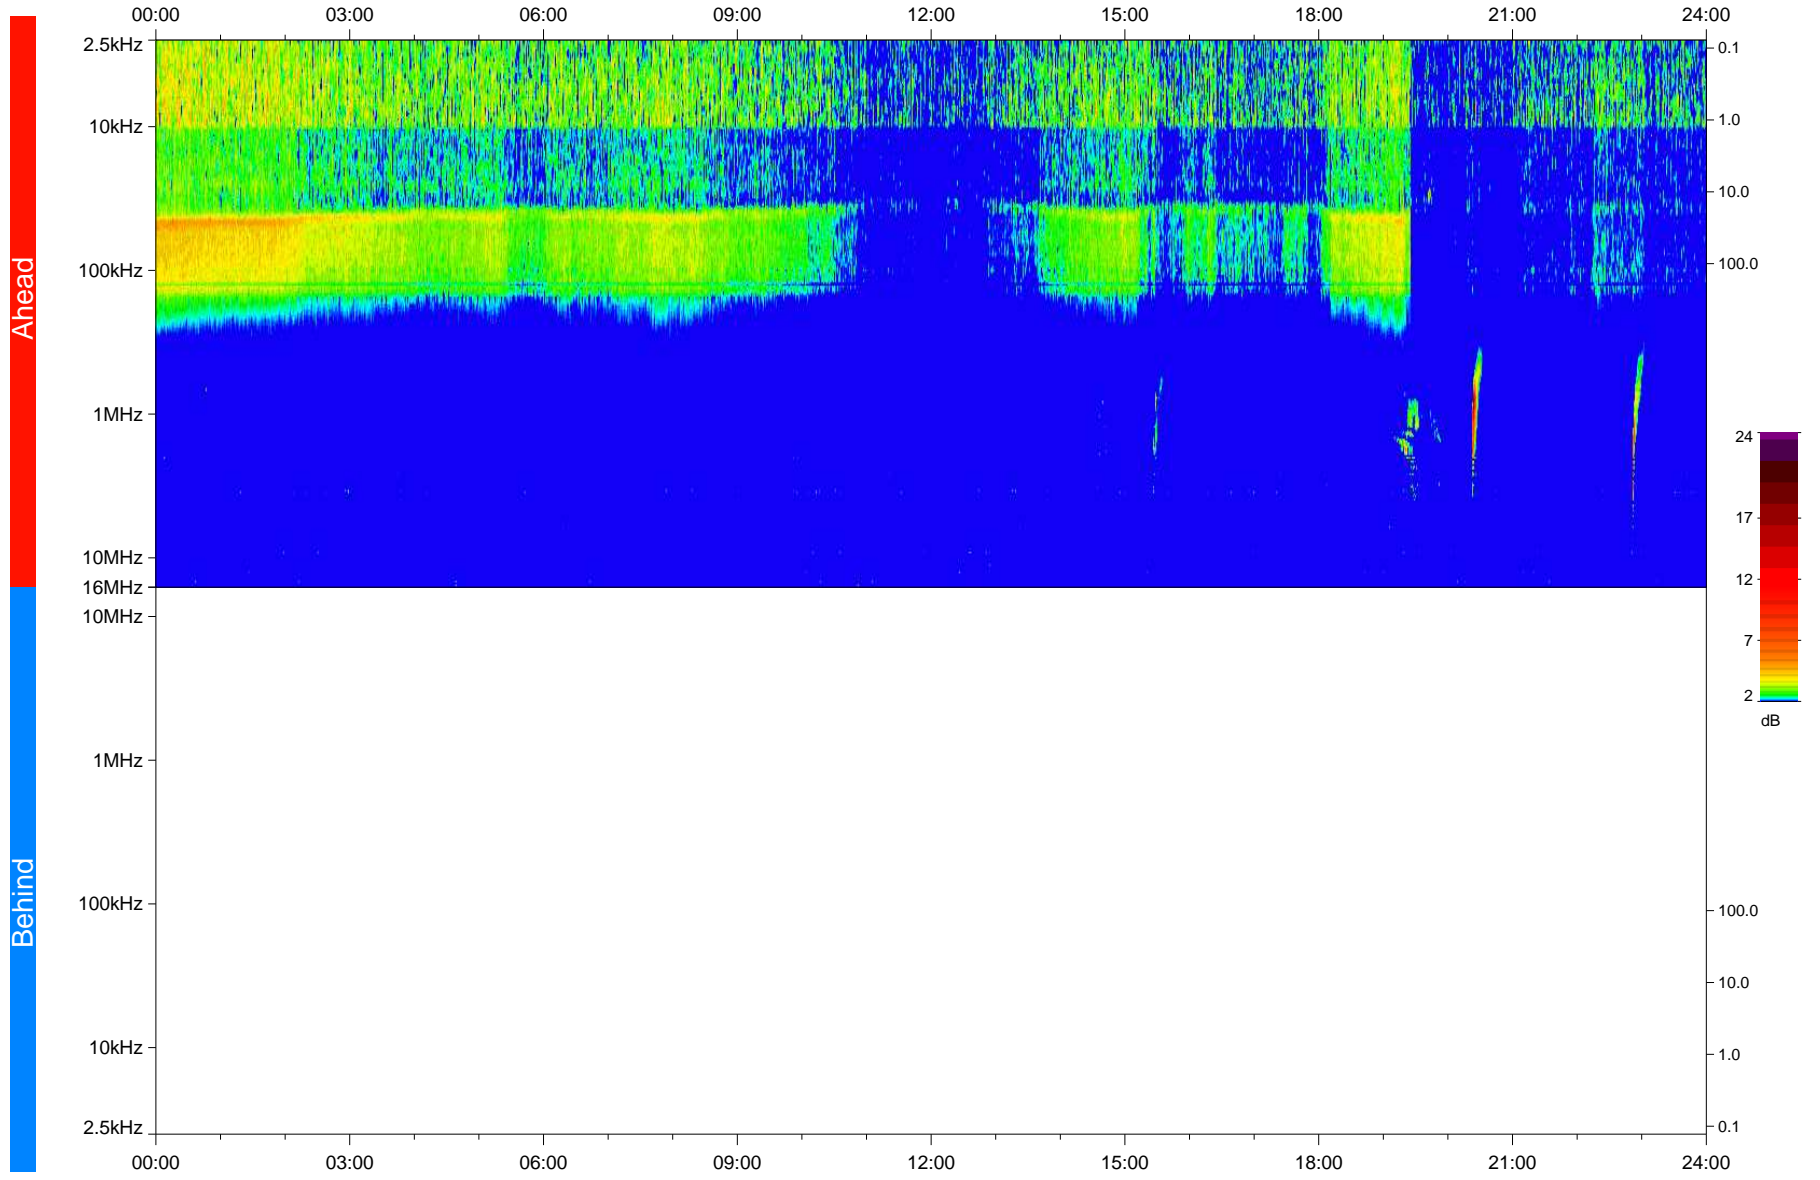

# STEREO/WAVES Daily Summary - 08-Aug-2020 (DOY 221)

Ahead source file: swaves\_ahead\_2020\_221\_1\_05.fin  
Ahead PSE Angle: -65.9°

Behind PSE Angle: 59.7°  
Behind source file: No STEREO-B data

Time (UTC)

file: stereo\_swaves\_daily-summary\_color\_20200808\_v04  
made by: space.umn.edu on macOS with IDL 8.8.2 on 2022-10-03 16:48:15, with TMLib V945 / dynspec V311