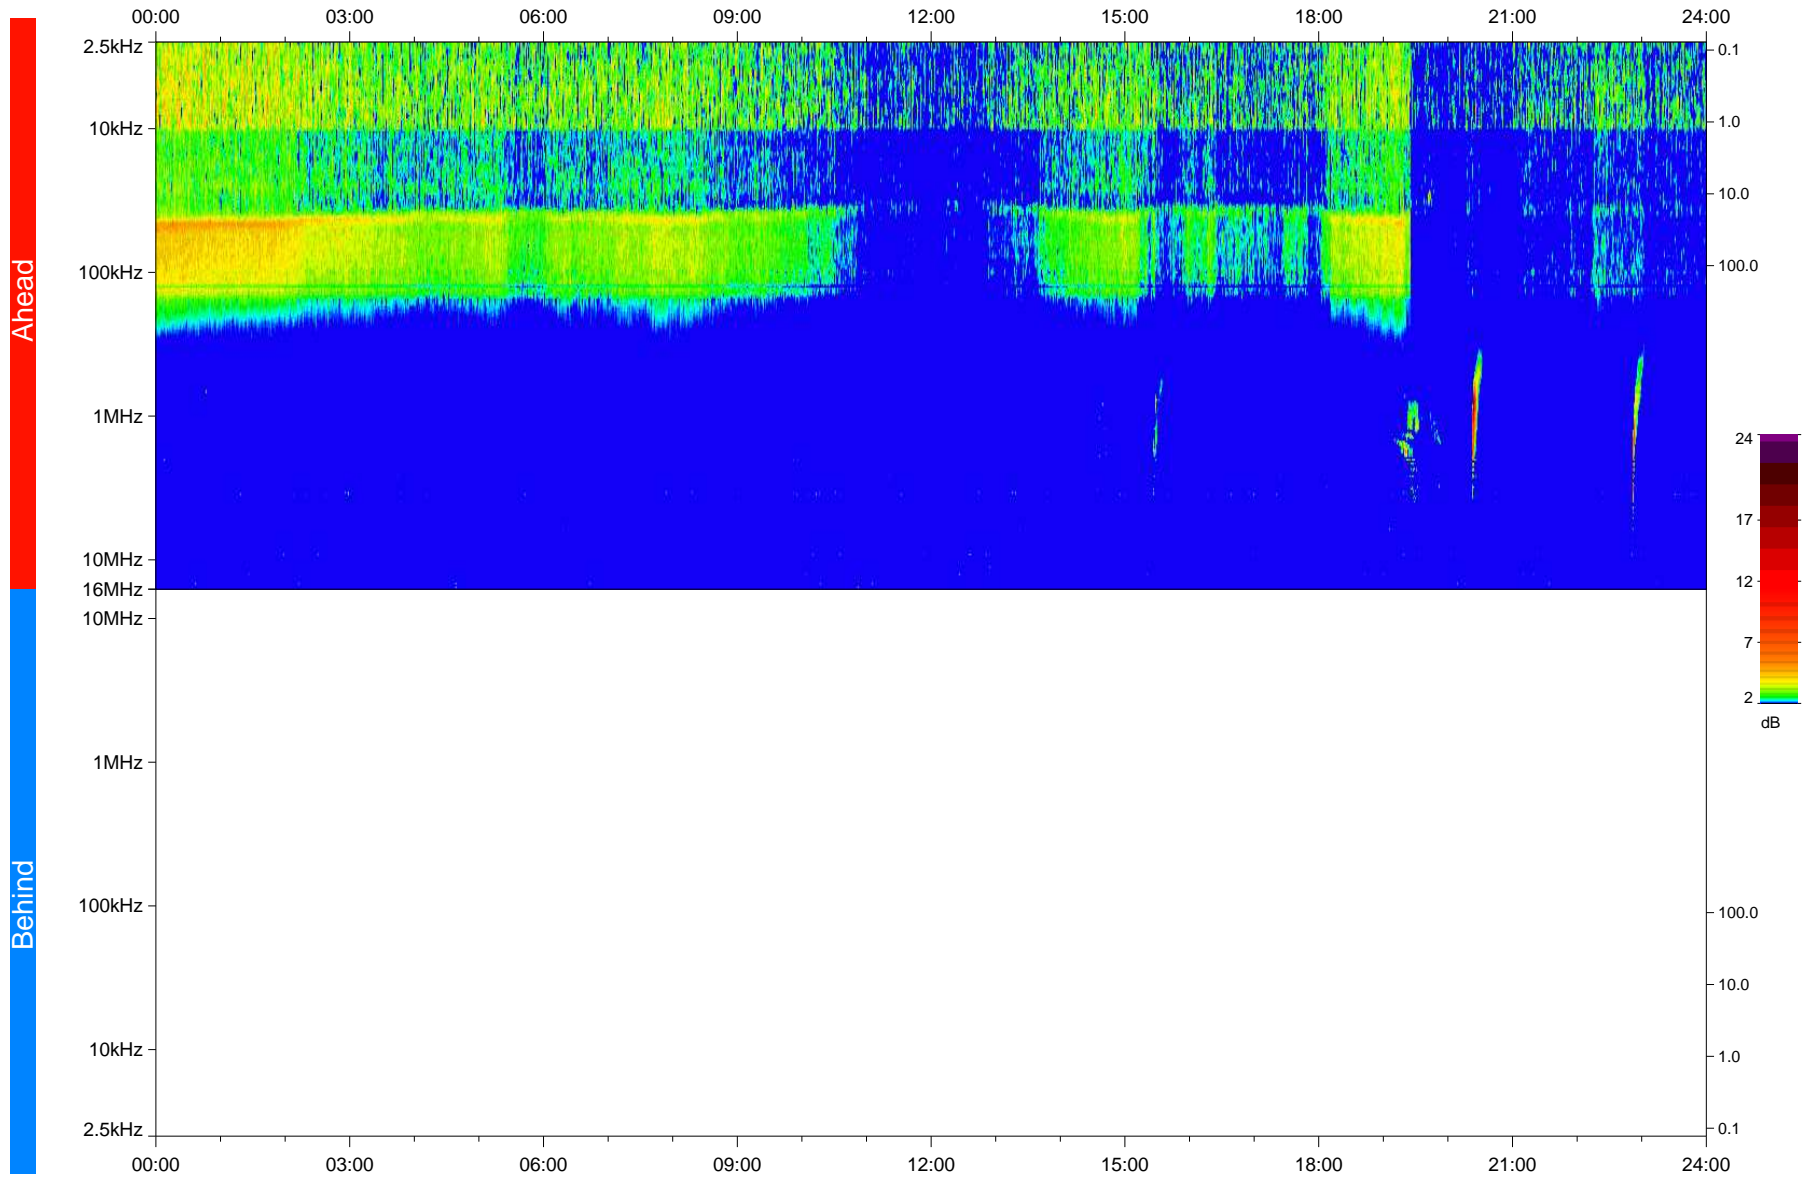

STEREO/WAVES Daily Summary - 08-Aug-2020 (DOY 221)

Ahead source file: swaves_ahead_2020_221_1_05.fin
Ahead PSE Angle: -65.9°

Behind PSE Angle: 59.7°
Behind source file: No STEREO-B data

Time (UTC)

file: stereo_swaves_daily-summary_color_20200808_v03
made by: space.umn.edu on macOS with IDL 8.8.2 on 2022-09-15 15:55:55, with TMLib V945 / dynspec V311