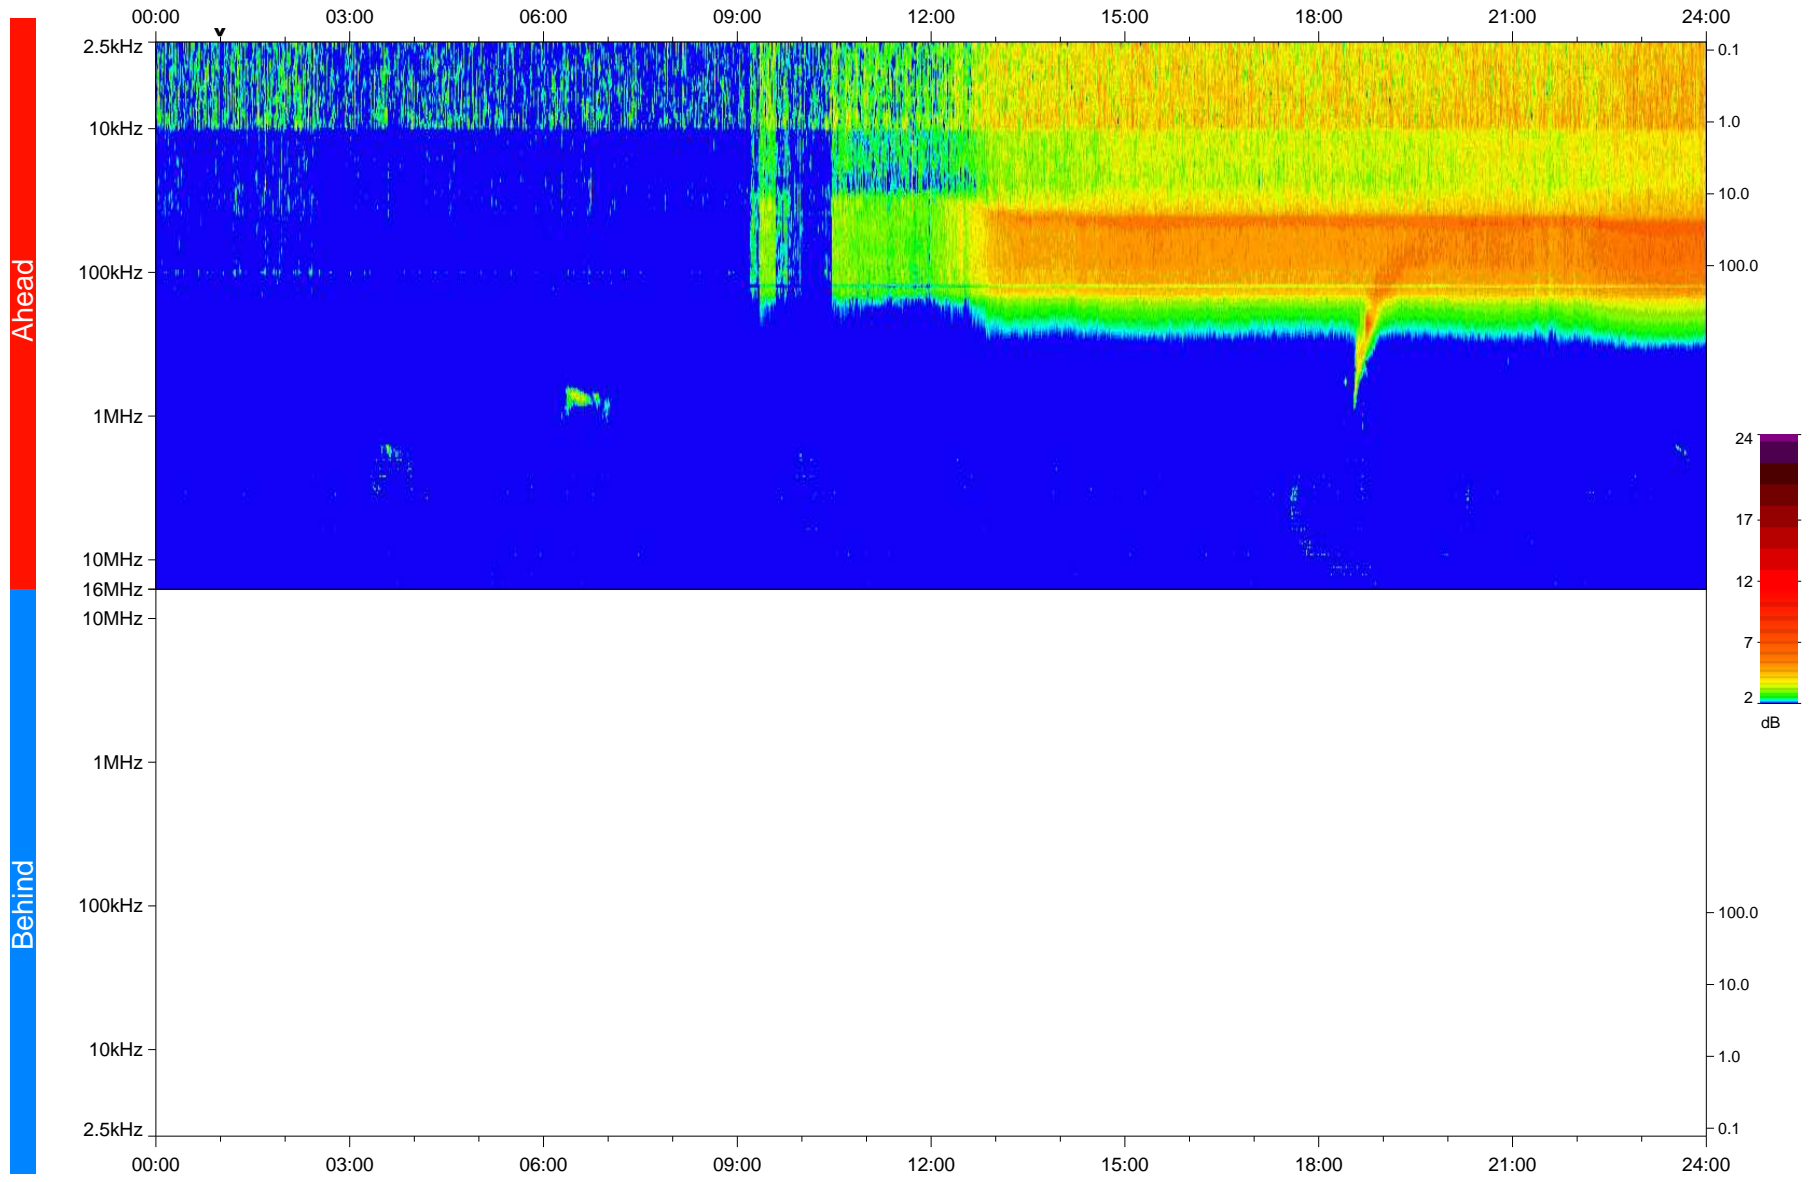

STEREO/WAVES Daily Summary - 07-Aug-2020 (DOY 220)

Ahead source file: swaves_ahead_2020_220_1_05.fin
Ahead PSE Angle: -66.0°

Behind PSE Angle: 59.7°
Behind source file: No STEREO-B data

Time (UTC)

file: stereo_swaves_daily-summary_color_20200807_v04
made by: space.umn.edu on macOS with IDL 8.8.2 on 2022-10-03 16:46:45, with TLib V945 / dynspec V311