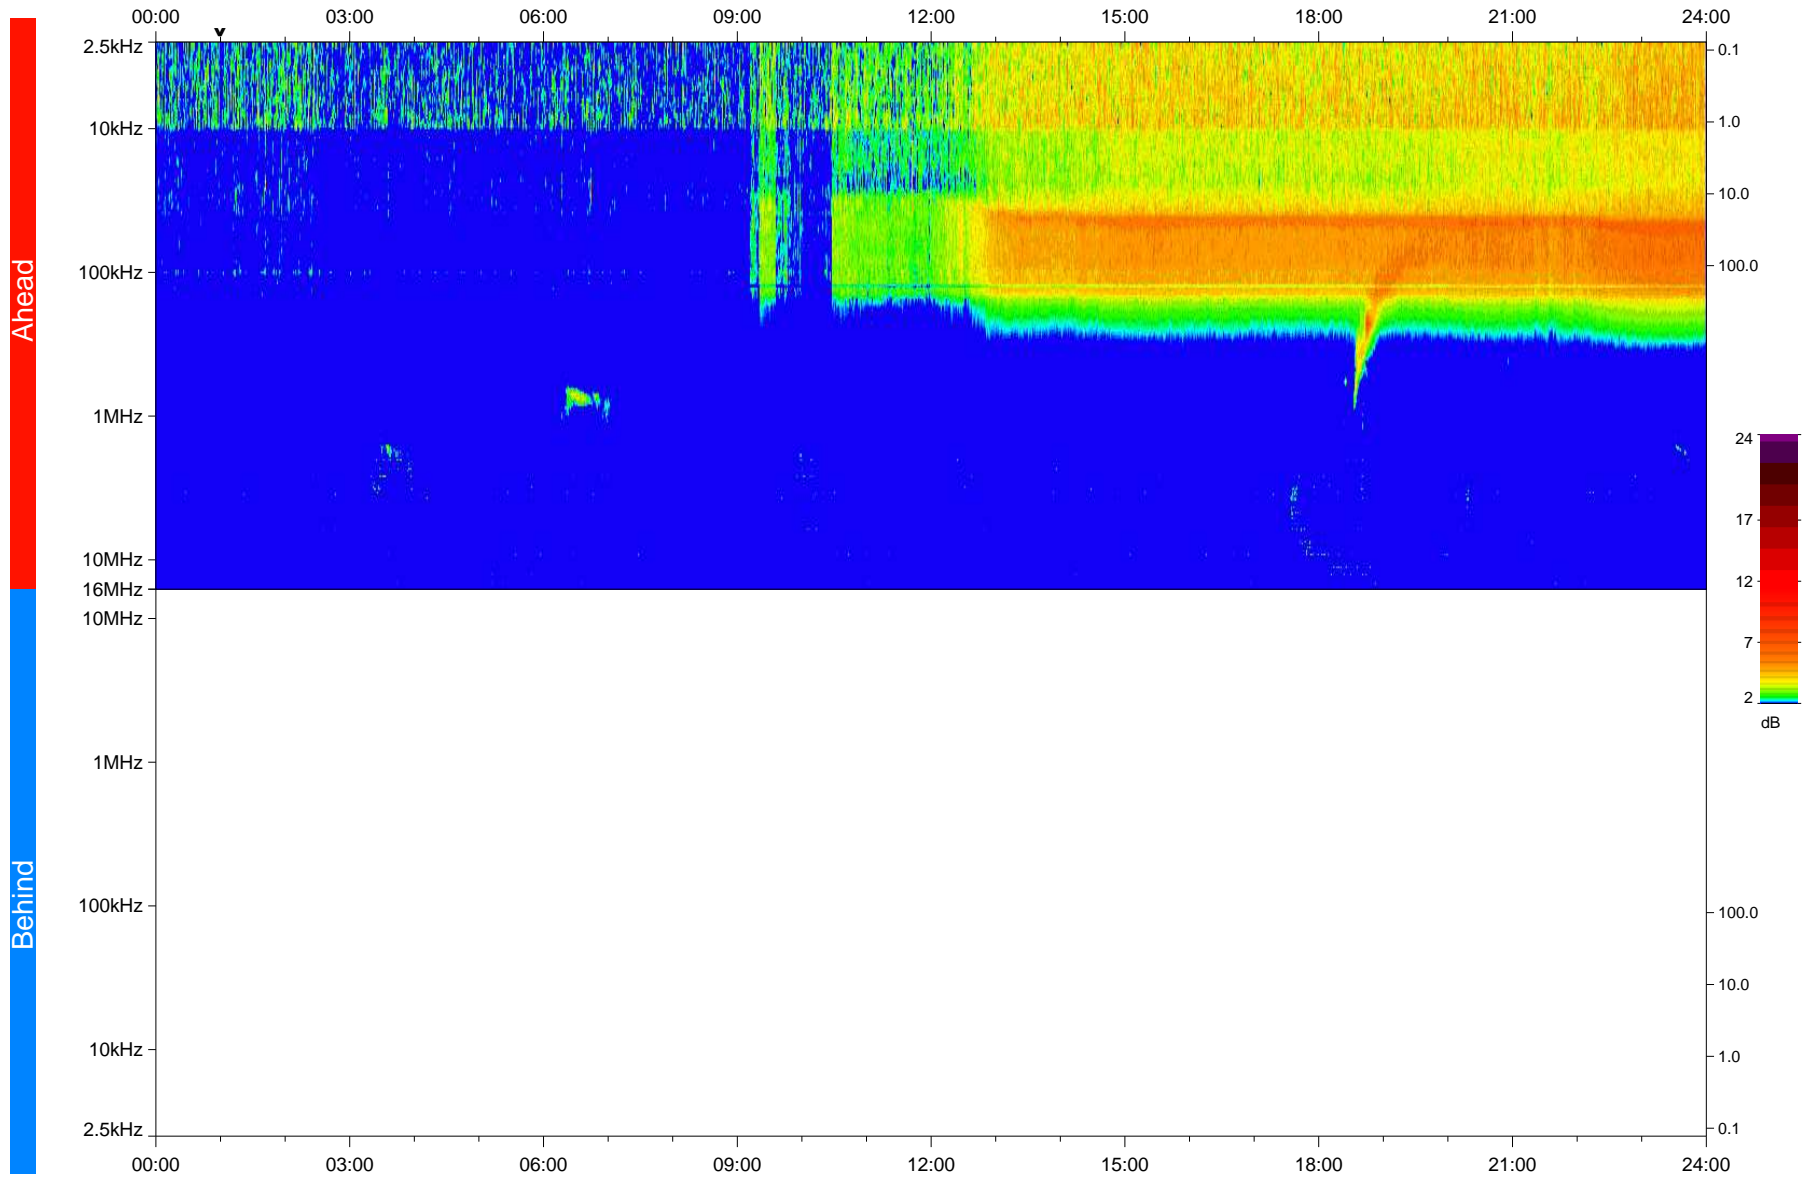

STEREO/WAVES Daily Summary - 07-Aug-2020 (DOY 220)

Ahead source file: swaves_ahead_2020_220_1_05.fin
Ahead PSE Angle: -66.0°

Behind PSE Angle: 59.7°
Behind source file: No STEREO-B data

Time (UTC)

file: stereo_swaves_daily-summary_color_20200807_v03
made by: space.umn.edu on macOS with IDL 8.8.2 on 2022-09-15 15:54:33, with TLib V945 / dynspec V311