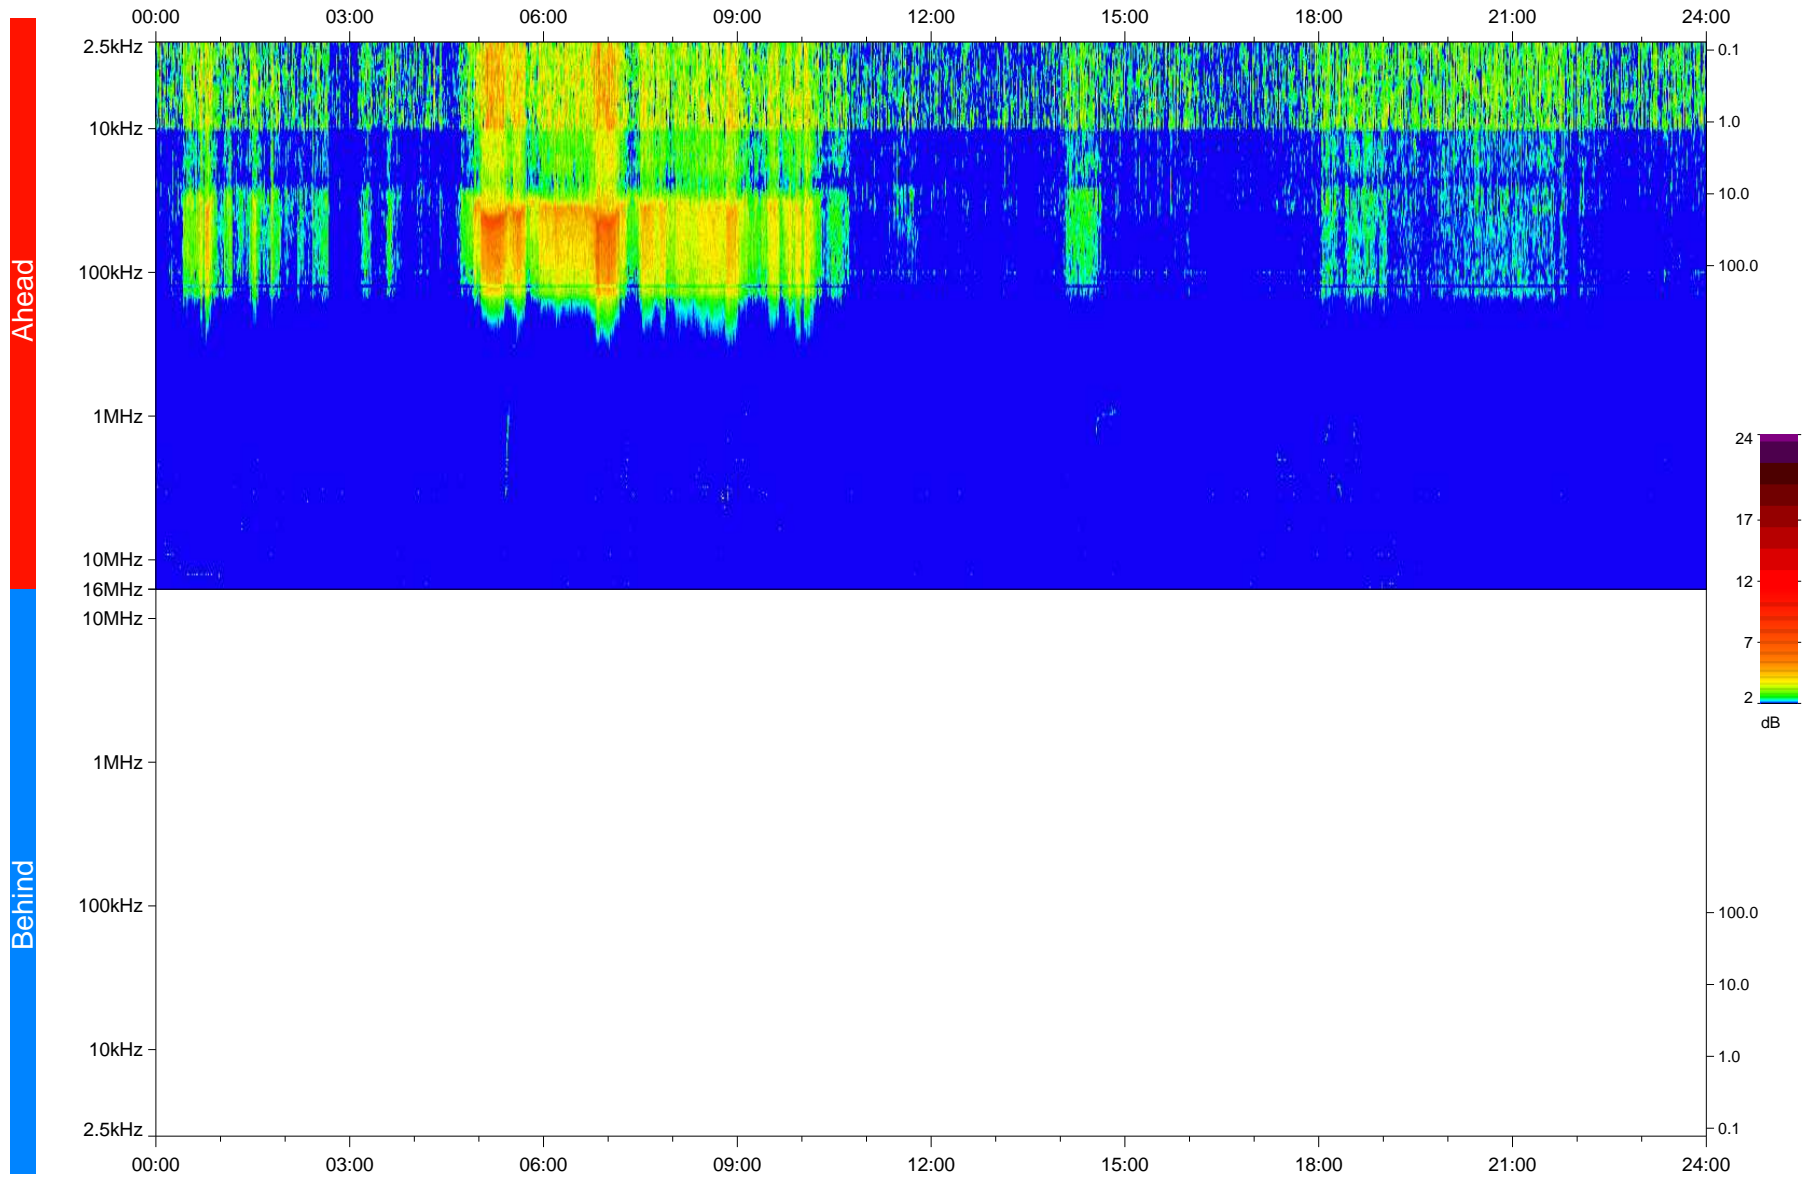

STEREO/WAVES Daily Summary - 06-Aug-2020 (DOY 219)

Ahead source file: swaves_ahead_2020_219_1_05.fin
Ahead PSE Angle: -66.1°

Behind PSE Angle: 59.8°
Behind source file: No STEREO-B data

Time (UTC)

file: stereo_swaves_daily-summary_color_20200806_v04
made by: space.umn.edu on macOS with IDL 8.8.2 on 2022-10-03 16:45:15, with TLib V945 / dynspec V311