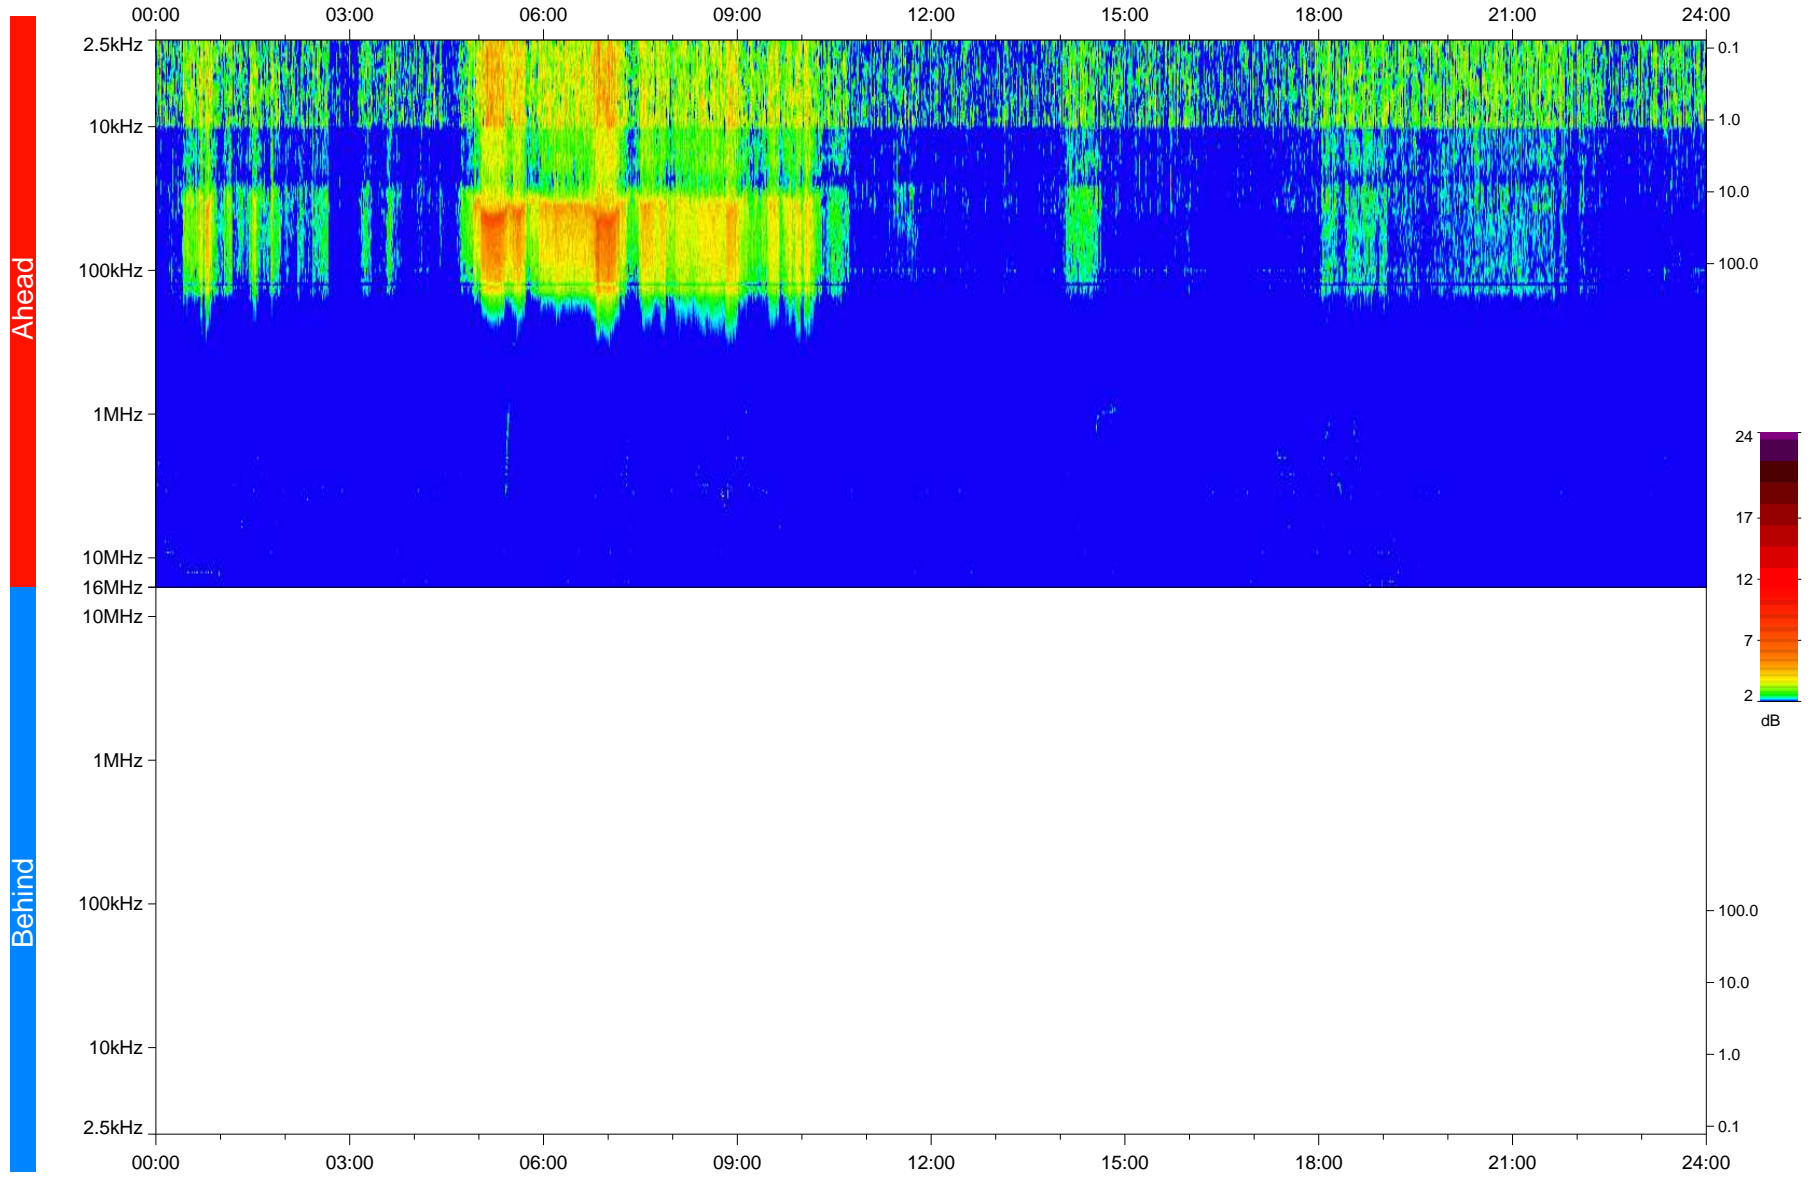

STEREO/WAVES Daily Summary - 06-Aug-2020 (DOY 219)

Ahead source file: swaves_ahead_2020_219_1_05.fin
Ahead PSE Angle: -66.1°

Behind PSE Angle: 59.8°
Behind source file: No STEREO-B data

Time (UTC)

file: stereo_swaves_daily-summary_color_20200806_v03
made by: space.umn.edu on macOS with IDL 8.8.2 on 2022-09-15 15:53:10, with TLib V945 / dynspec V311