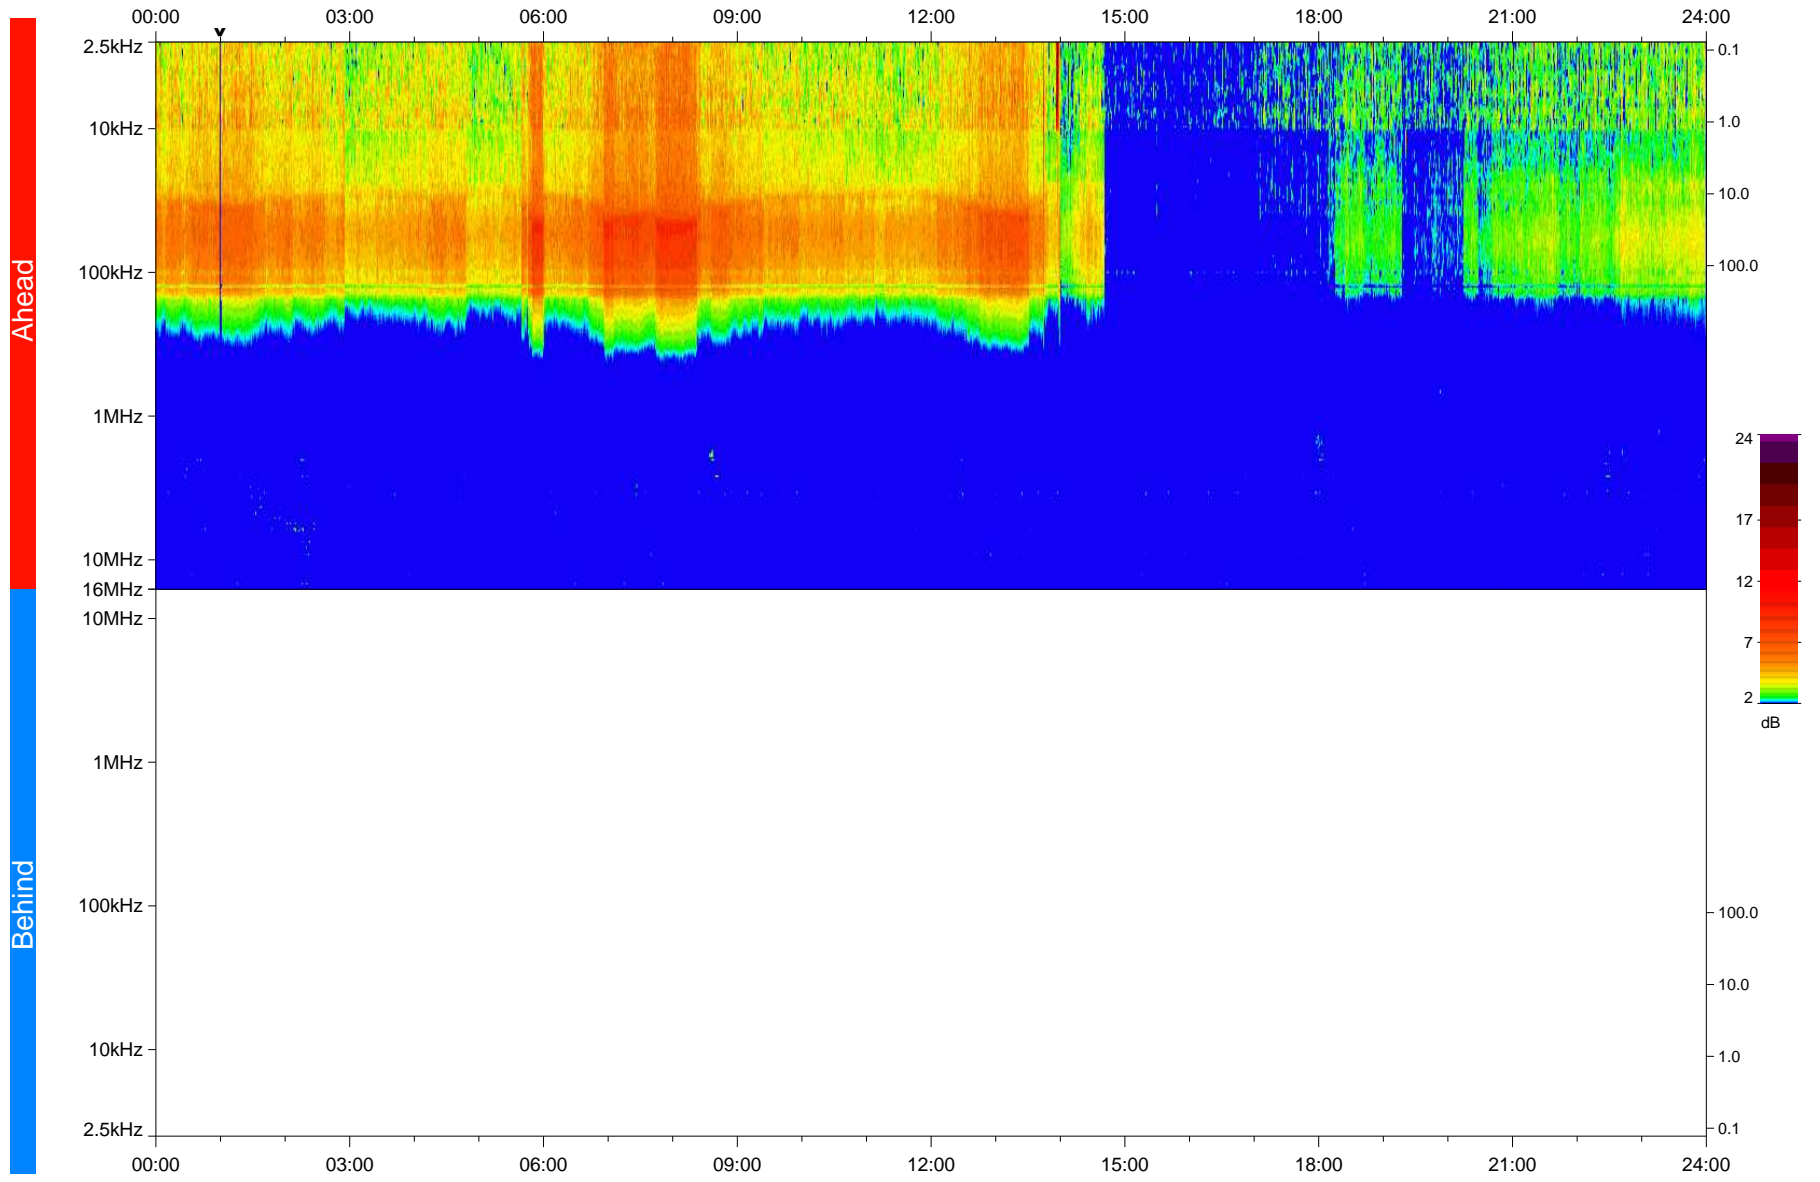

STEREO/WAVES Daily Summary - 05-Aug-2020 (DOY 218)

Ahead source file: swaves_ahead_2020_218_1_05.fin
Ahead PSE Angle: -66.2°

Behind PSE Angle: 59.8°
Behind source file: No STEREO-B data

Time (UTC)

file: stereo_swaves_daily-summary_color_20200805_v04
made by: space.umn.edu on macOS with IDL 8.8.2 on 2022-10-03 16:43:46, with TLib V945 / dynspec V311