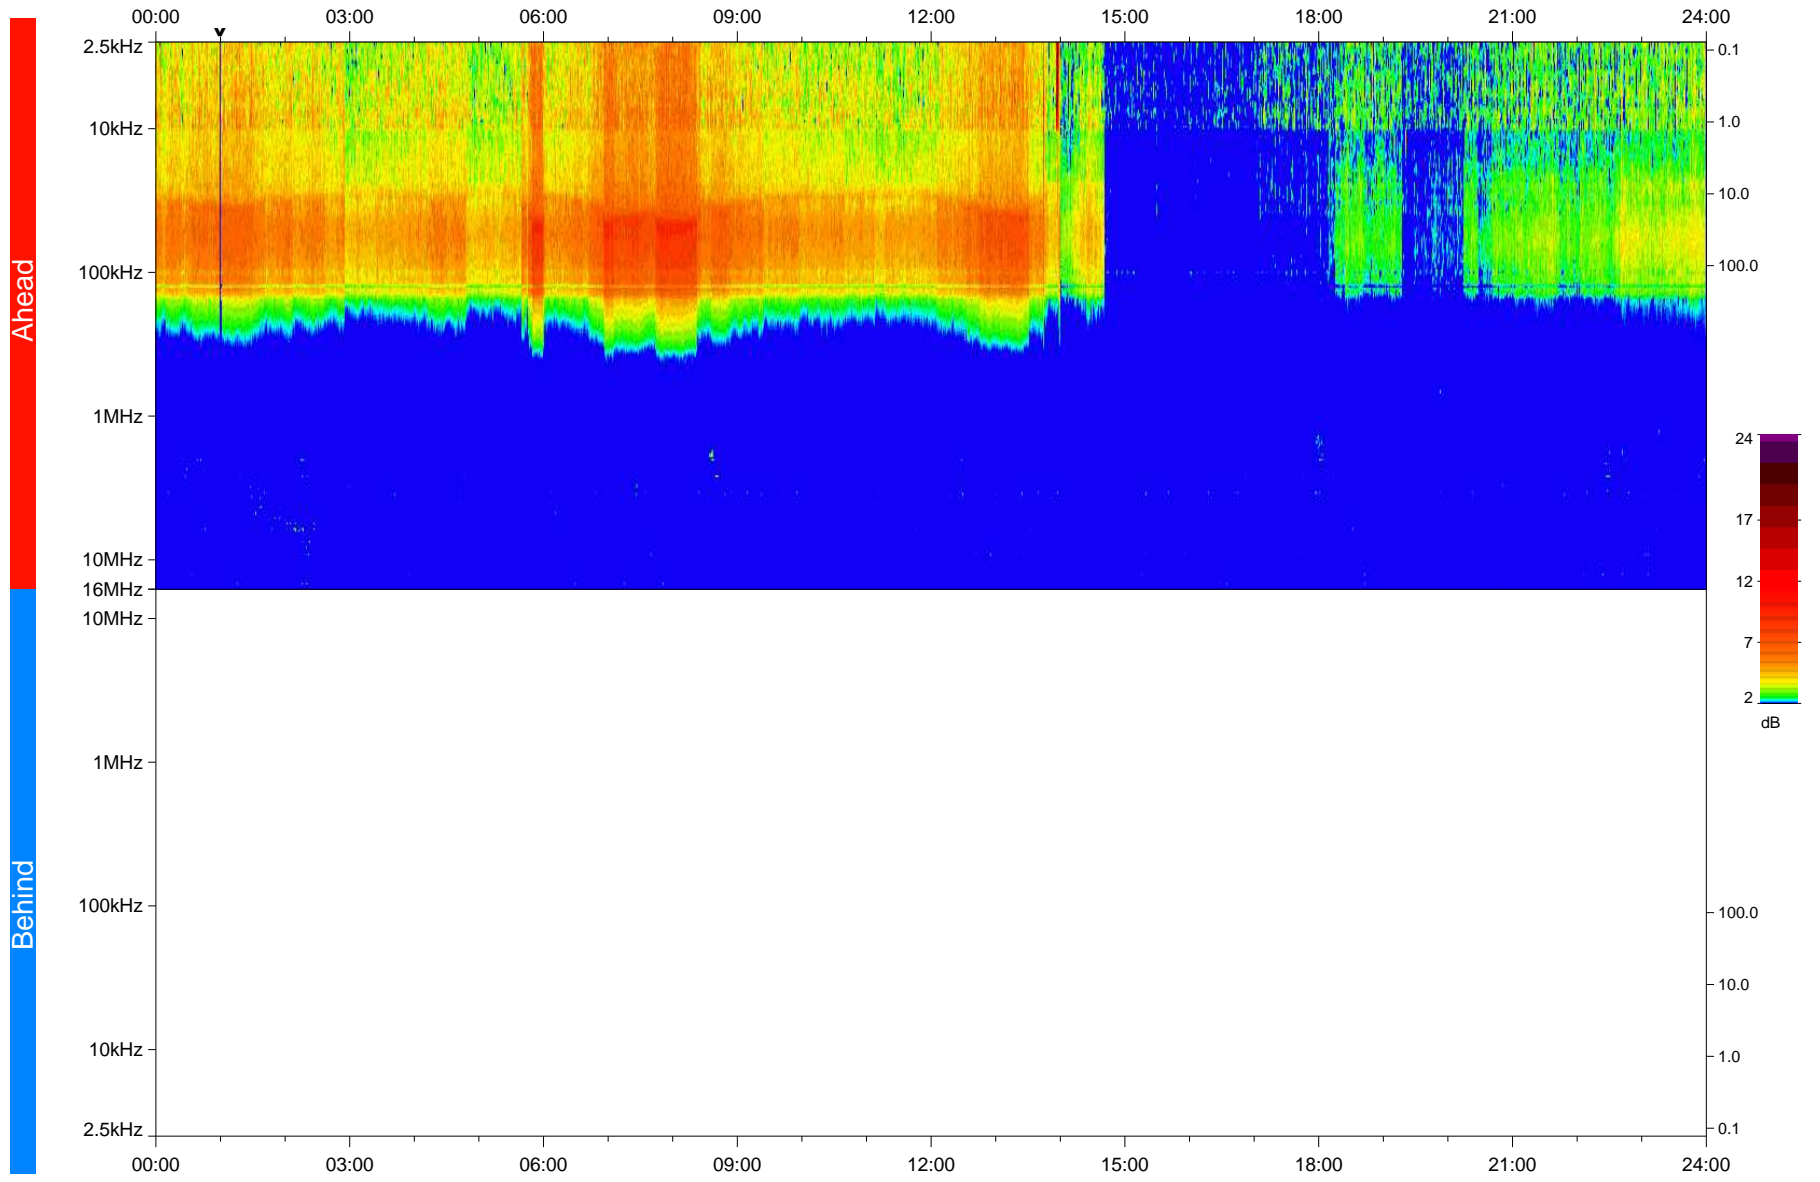

STEREO/WAVES Daily Summary - 05-Aug-2020 (DOY 218)

Ahead source file: swaves_ahead_2020_218_1_05.fin
Ahead PSE Angle: -66.2°

Behind PSE Angle: 59.8°
Behind source file: No STEREO-B data

Time (UTC)

file: stereo_swaves_daily-summary_color_20200805_v03
made by: space.umn.edu on macOS with IDL 8.8.2 on 2022-09-15 15:51:48, with TLib V945 / dynspec V311