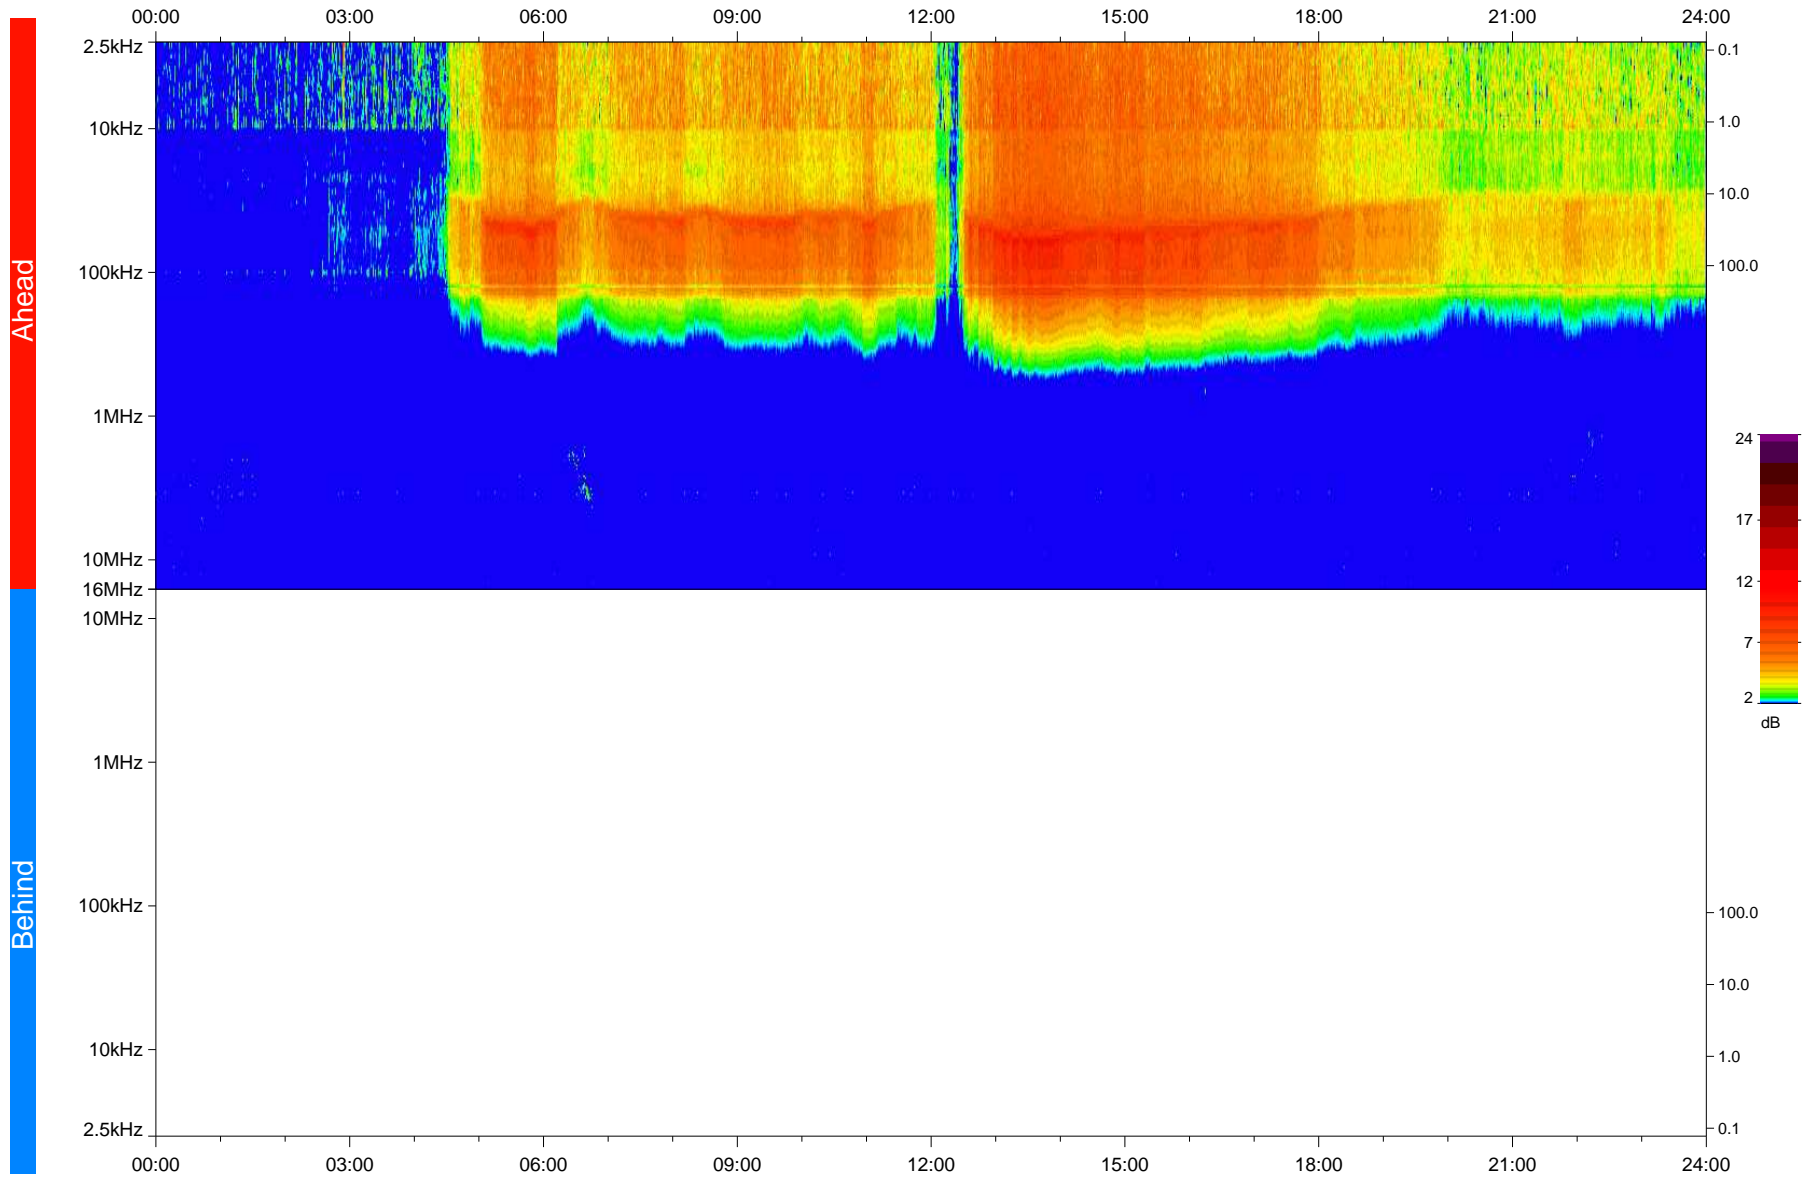

STEREO/WAVES Daily Summary - 04-Aug-2020 (DOY 217)

Ahead source file: swaves_ahead_2020_217_1_05.fin
Ahead PSE Angle: -66.3°

Behind PSE Angle: 59.9°
Behind source file: No STEREO-B data

Time (UTC)

file: stereo_swaves_daily-summary_color_20200804_v04
made by: space.umn.edu on macOS with IDL 8.8.2 on 2022-10-03 16:42:15, with TMatlab V945 / dynspec V311