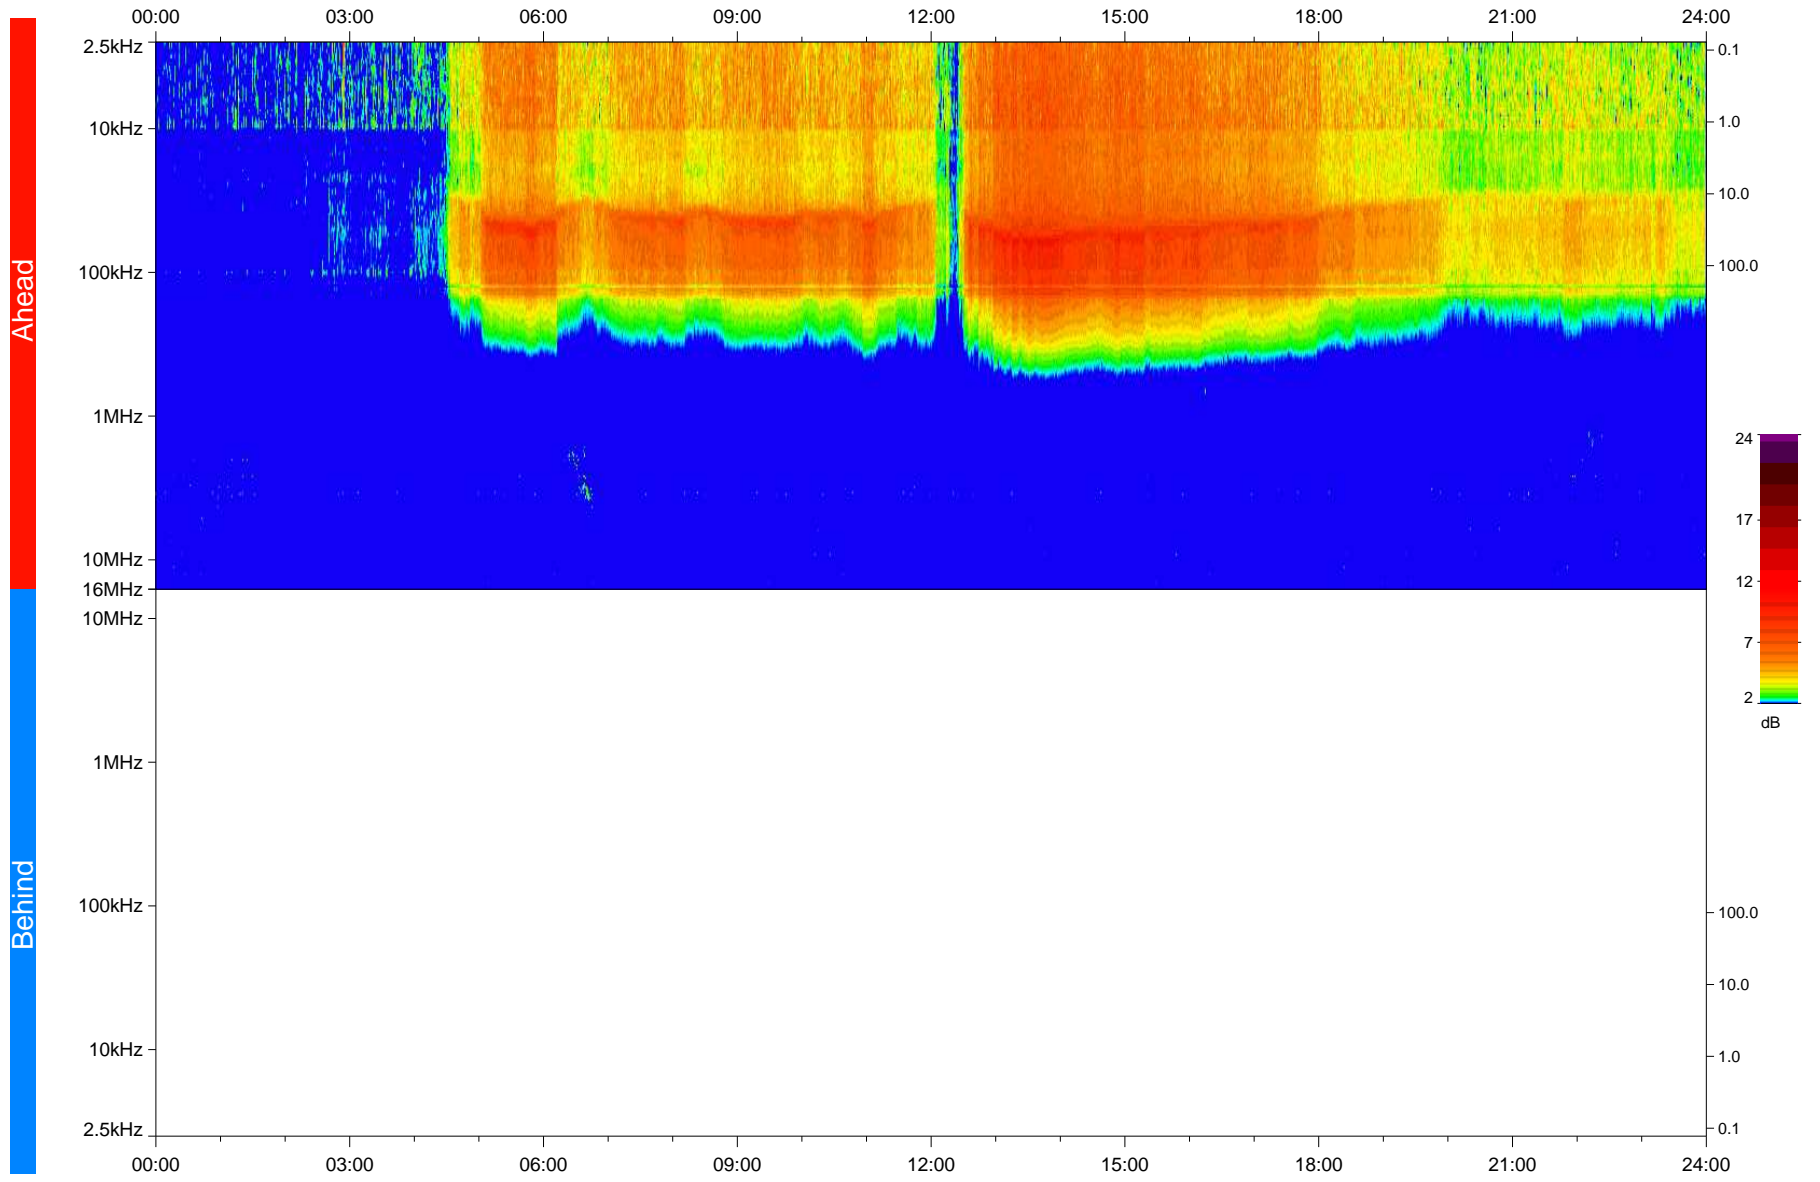

STEREO/WAVES Daily Summary - 04-Aug-2020 (DOY 217)

Ahead source file: swaves_ahead_2020_217_1_05.fin
Ahead PSE Angle: -66.3°

Behind PSE Angle: 59.9°
Behind source file: No STEREO-B data

Time (UTC)

file: stereo_swaves_daily-summary_color_20200804_v03
made by: space.umn.edu on macOS with IDL 8.8.2 on 2022-09-15 15:50:25, with TLib V945 / dynspec V311