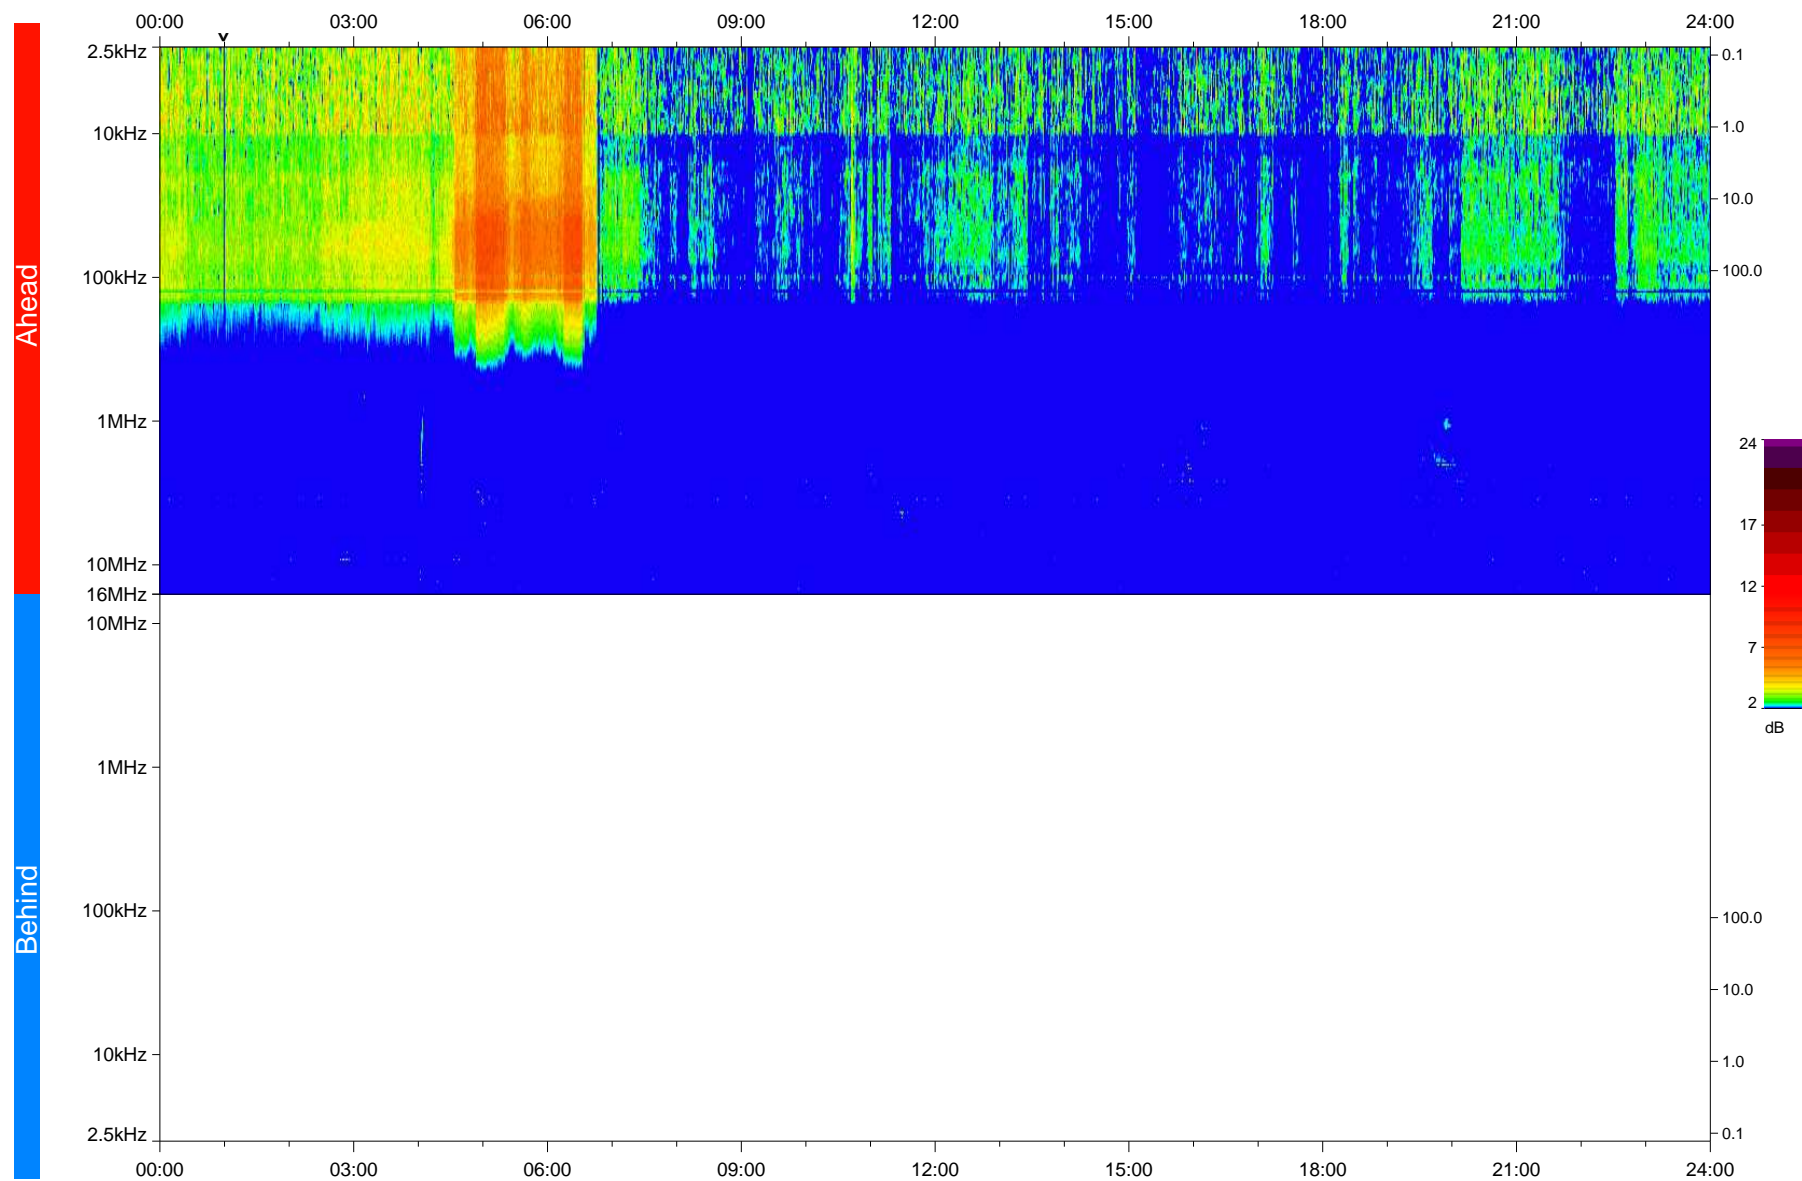

# STEREO/WAVES Daily Summary - 03-Aug-2020 (DOY 216)

Ahead source file: swaves\_ahead\_2020\_216\_1\_05.fin  
Ahead PSE Angle: -66.3°

Behind PSE Angle: 60.0°  
Behind source file: No STEREO-B data

Time (UTC)

file: stereo\_swaves\_daily-summary\_color\_20200803\_v04  
made by: space.umn.edu on macOS with IDL 8.8.2 on 2022-10-03 16:40:46, with TLib V945 / dynspec V311