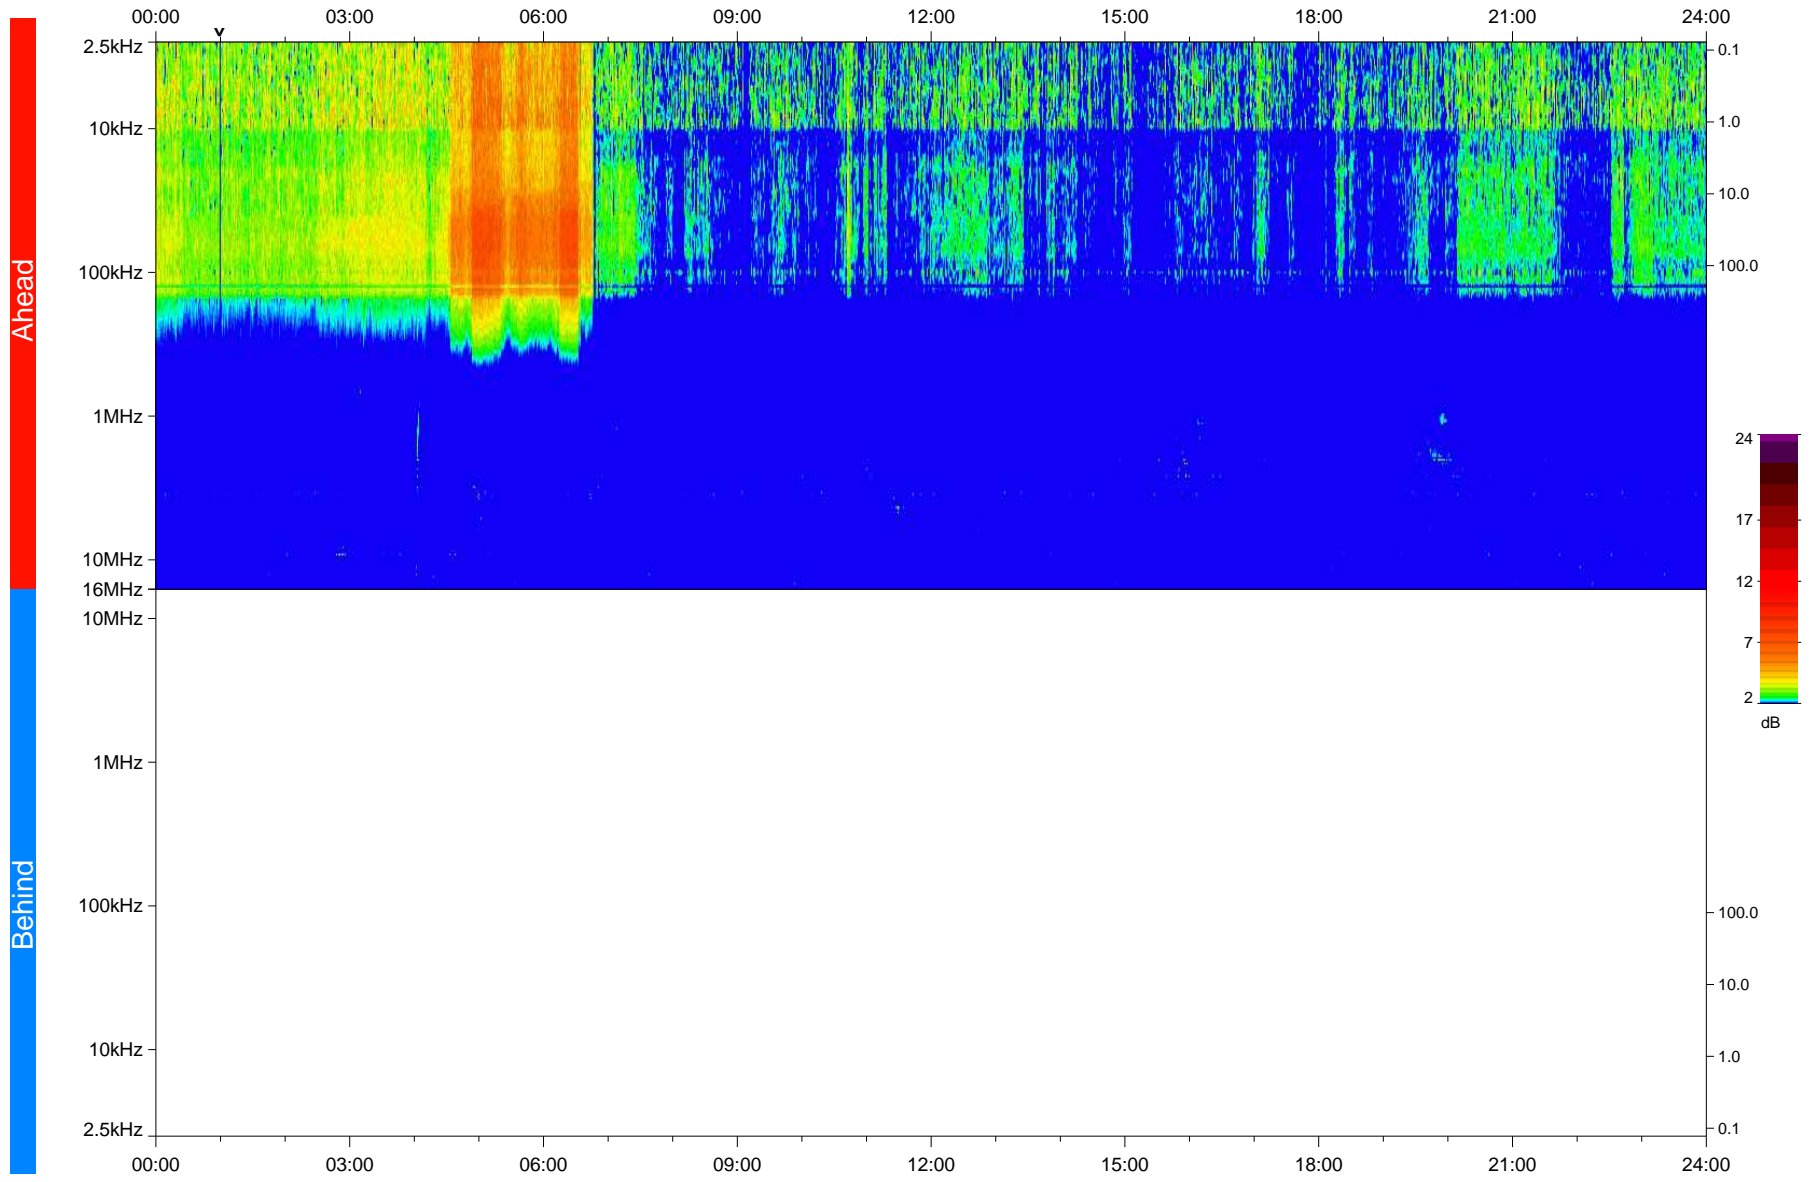

# STEREO/WAVES Daily Summary - 03-Aug-2020 (DOY 216)

Ahead source file: swaves\_ahead\_2020\_216\_1\_05.fin  
Ahead PSE Angle: -66.3°

Behind PSE Angle: 60.0°  
Behind source file: No STEREO-B data

Time (UTC)

file: stereo\_swaves\_daily-summary\_color\_20200803\_v03  
made by: space.umn.edu on macOS with IDL 8.8.2 on 2022-09-15 15:49:04, with TLib V945 / dynspec V311