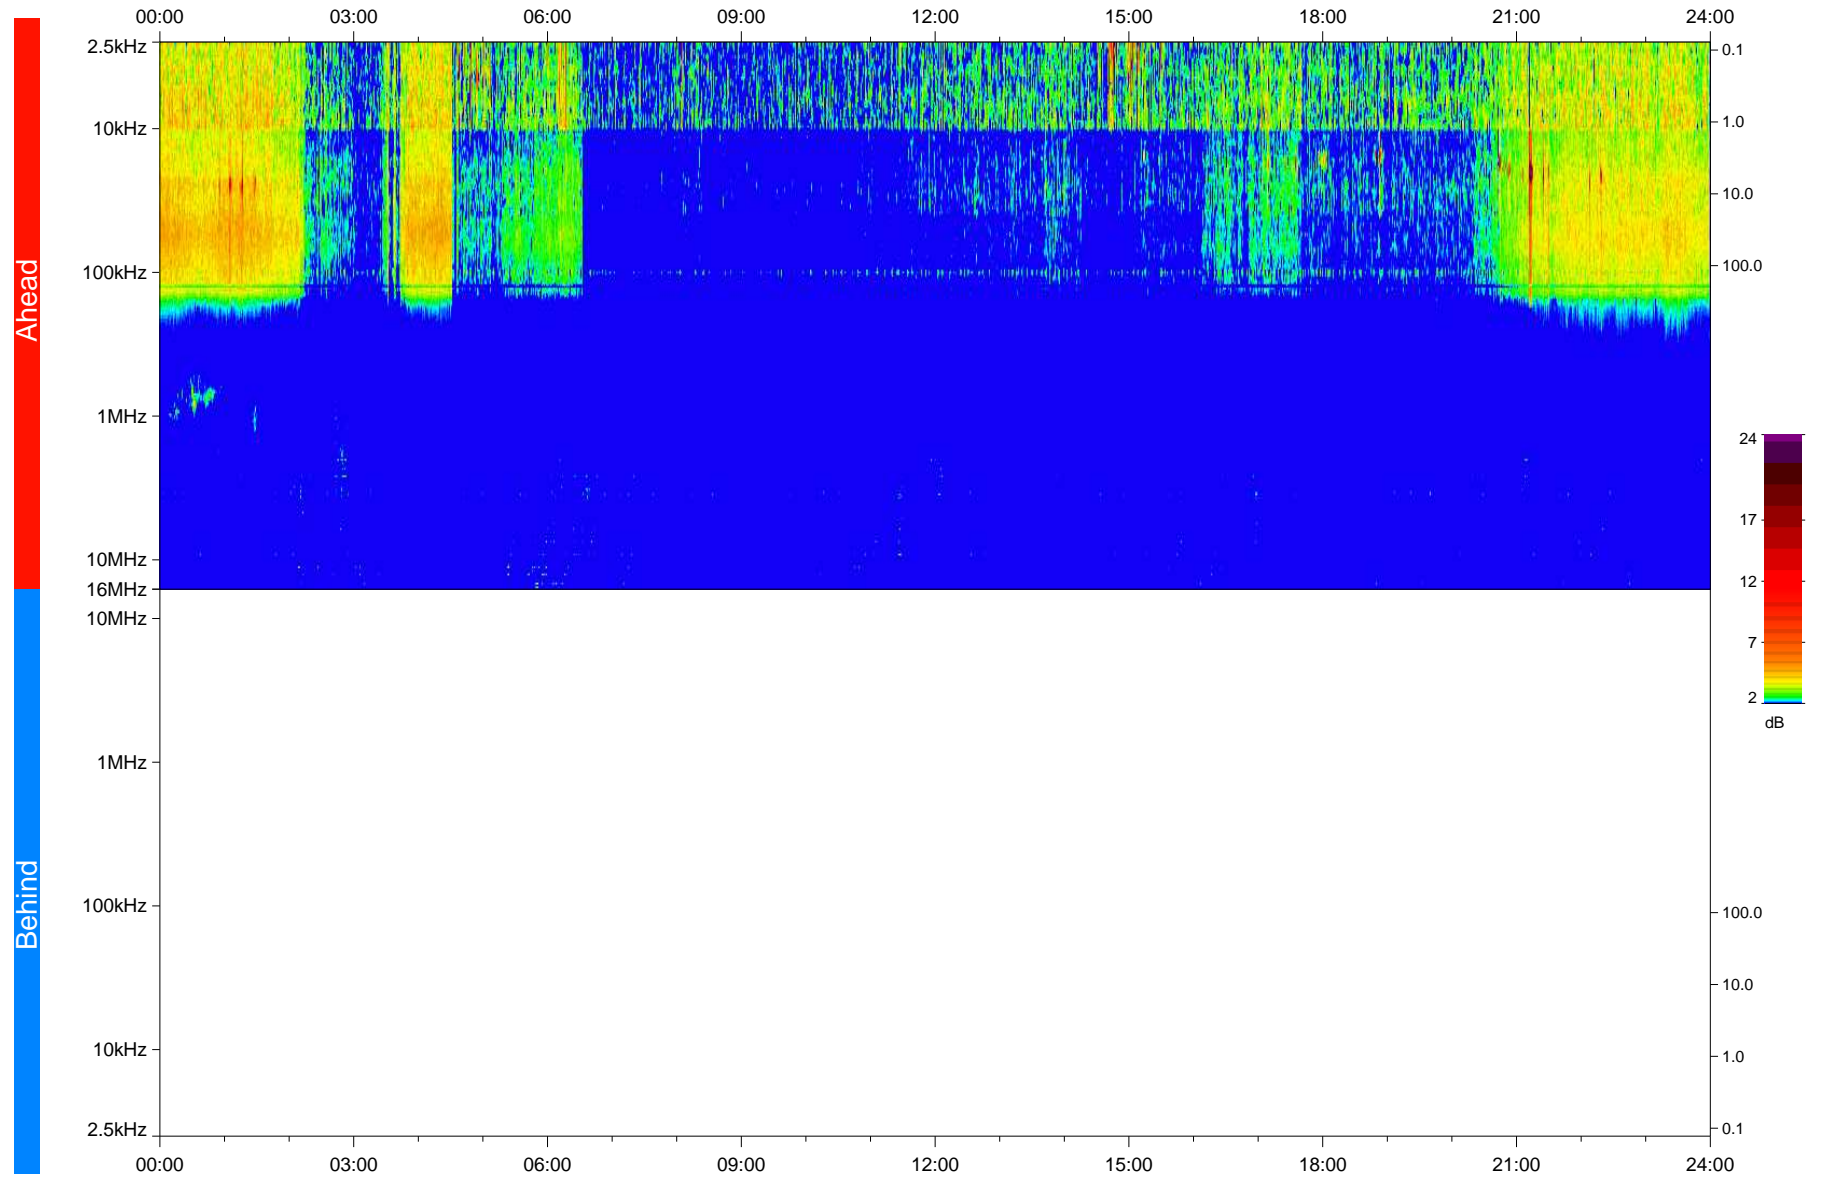

# STEREO/WAVES Daily Summary - 02-Aug-2020 (DOY 215)

Ahead source file: swaves\_ahead\_2020\_215\_1\_05.fin  
Ahead PSE Angle: -66.5°

Behind PSE Angle: 60.0°  
Behind source file: No STEREO-B data

Time (UTC)

file: stereo\_swaves\_daily-summary\_color\_20200802\_v03  
made by: space.umn.edu on macOS with IDL 8.8.2 on 2022-09-15 15:47:41, with TLib V945 / dynspec V311