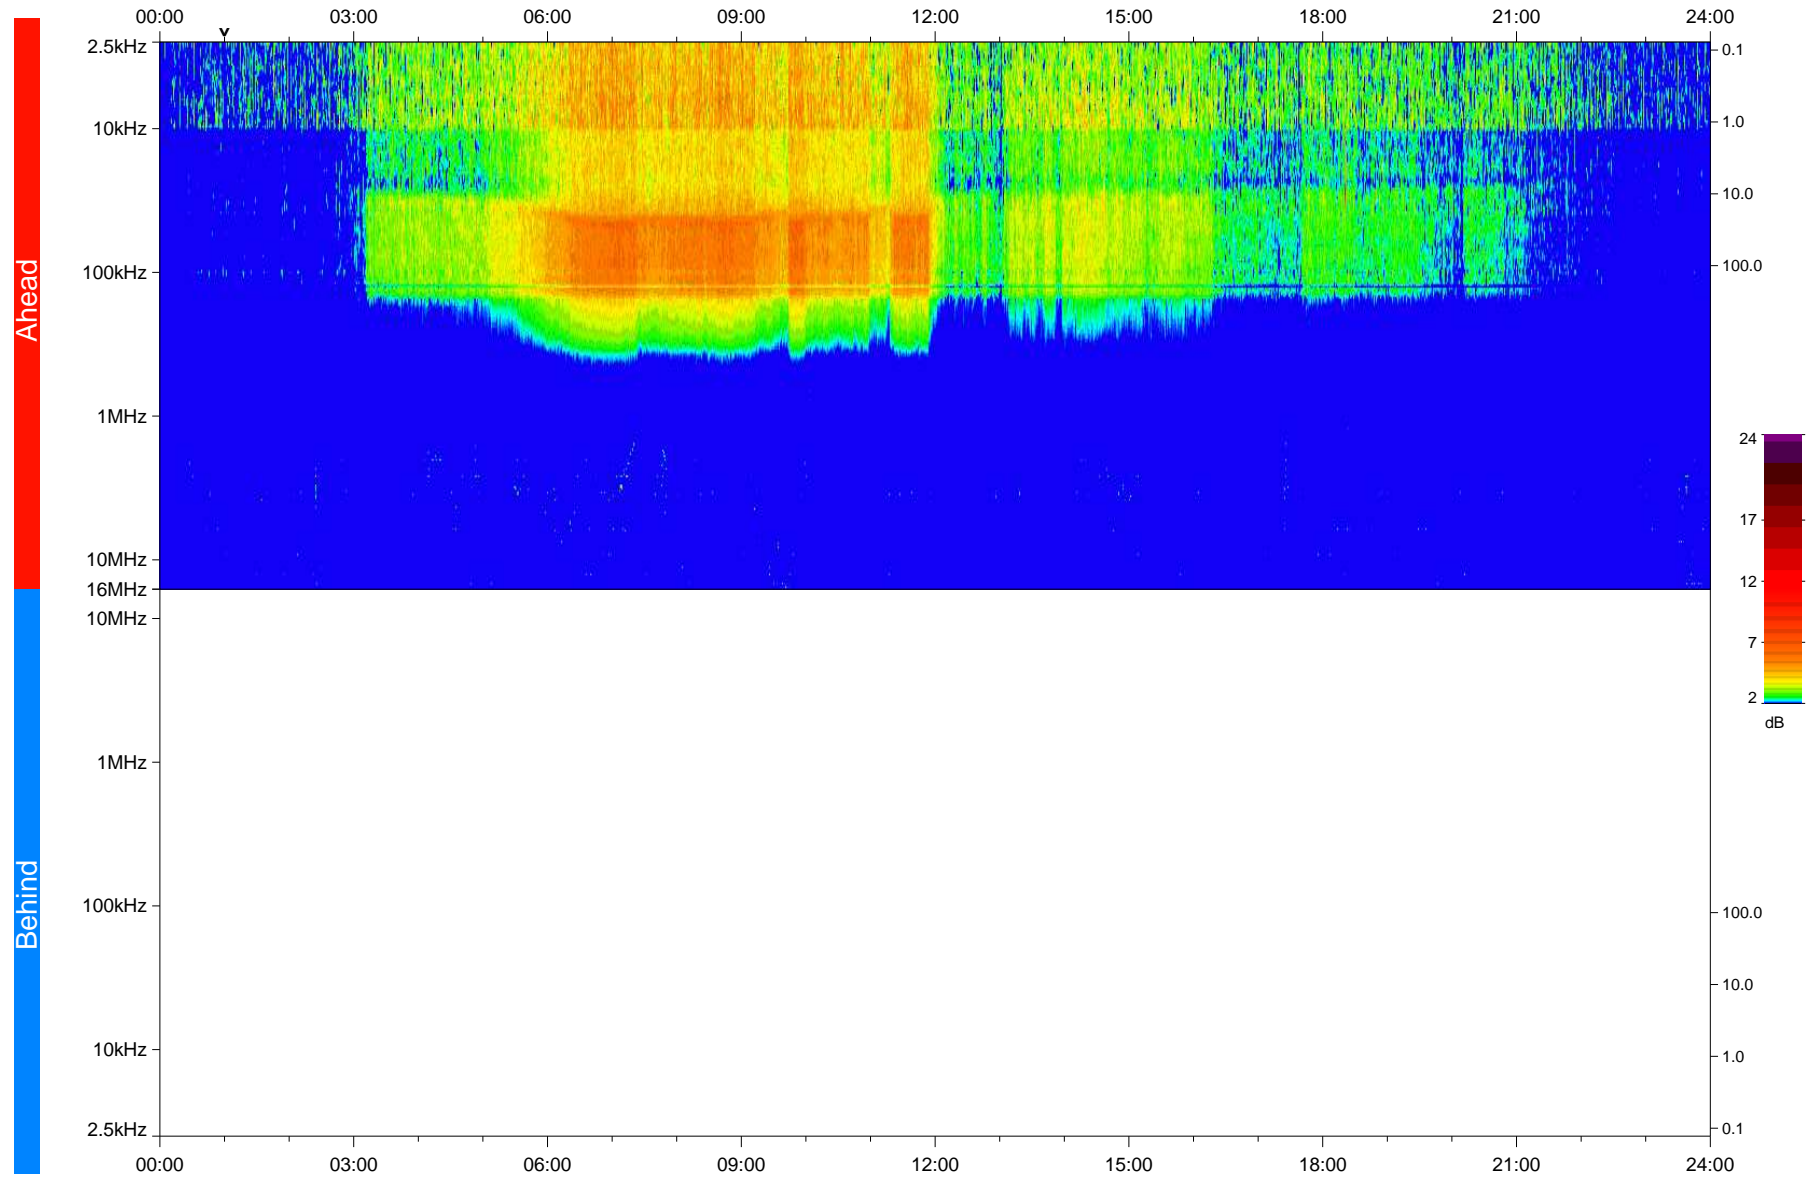

# STEREO/WAVES Daily Summary - 26-Jul-2020 (DOY 208)

Ahead source file: swaves\_ahead\_2020\_208\_1\_05.fin  
Ahead PSE Angle: -67.1°

Behind PSE Angle: 60.5°  
Behind source file: No STEREO-B data

Time (UTC)

file: stereo\_swaves\_daily-summary\_color\_20200726\_v04  
made by: space.umn.edu on macOS with IDL 8.8.2 on 2022-10-03 16:28:47, with TLib V945 / dynspec V311