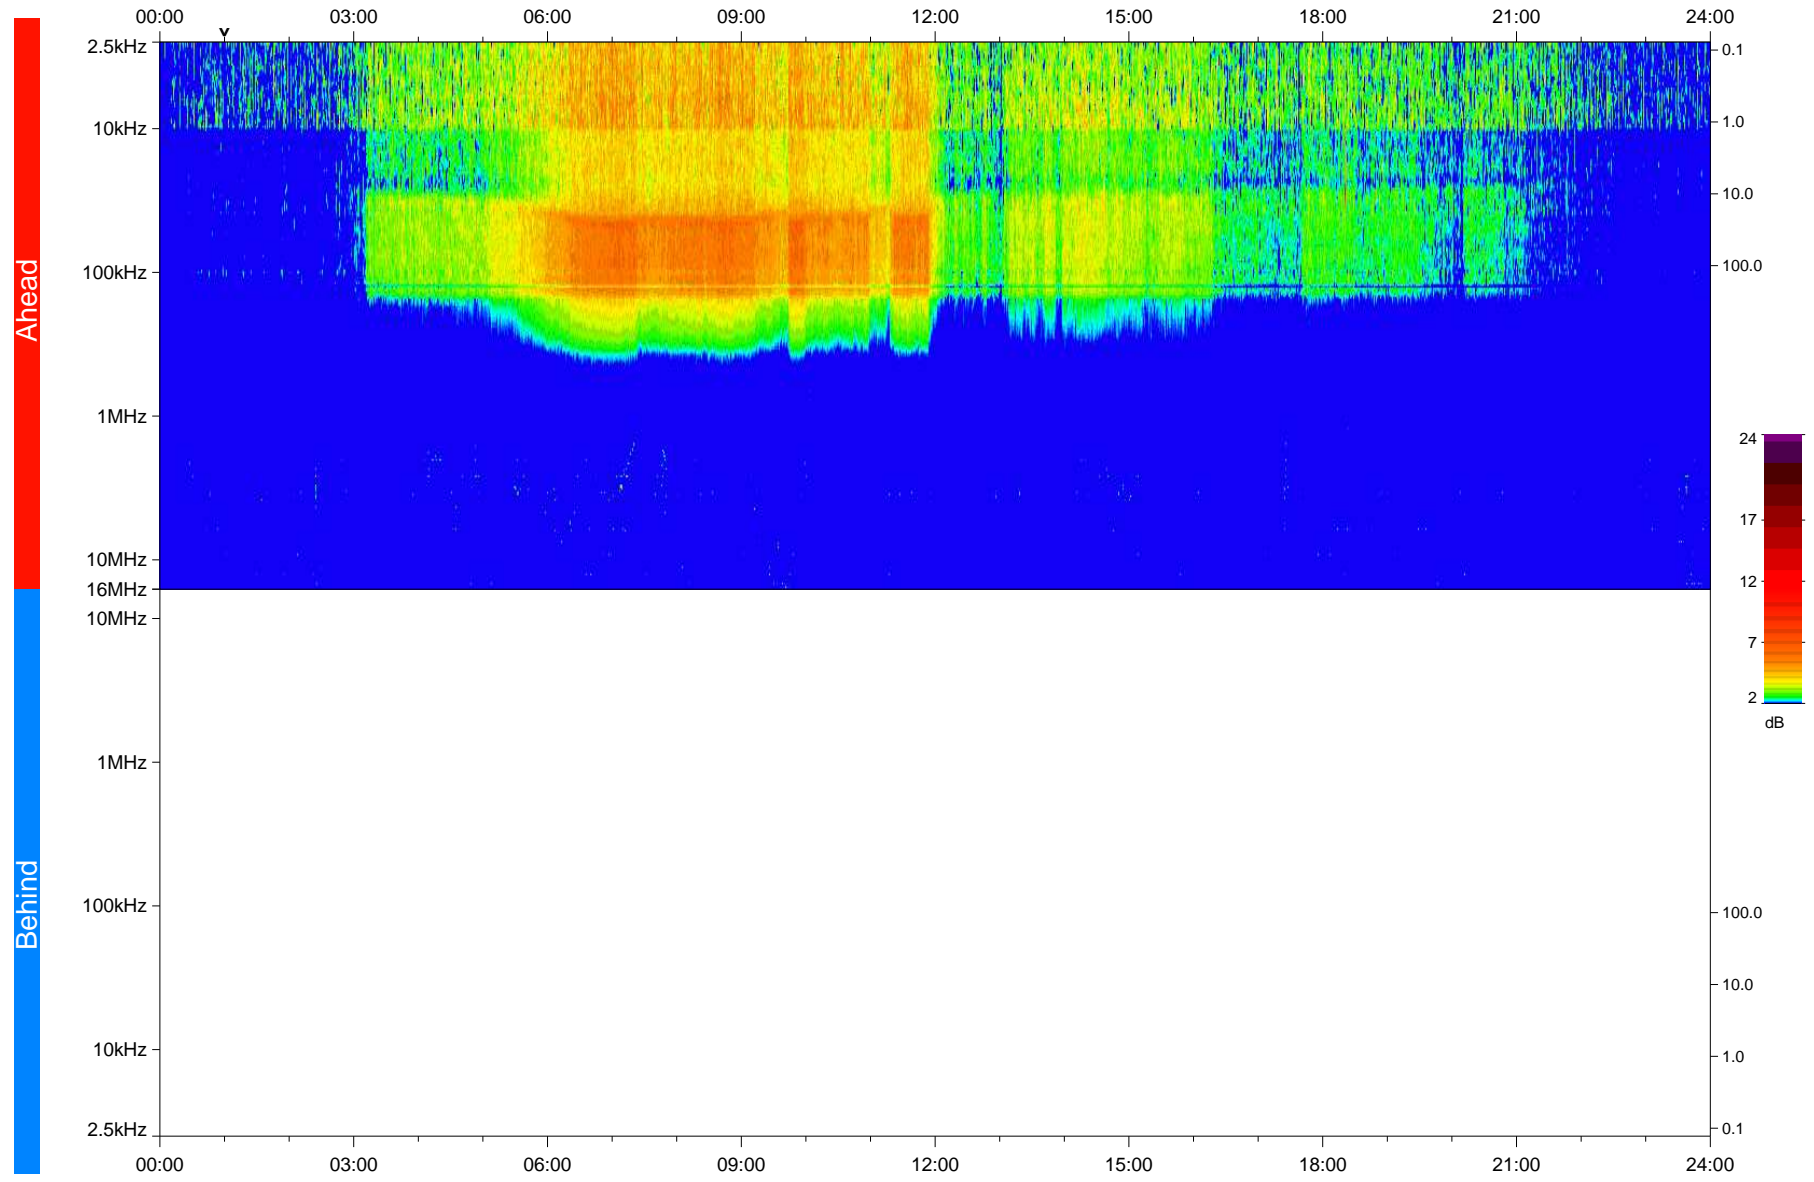

STEREO/WAVES Daily Summary - 26-Jul-2020 (DOY 208)

Ahead source file: swaves_ahead_2020_208_1_05.fin
Ahead PSE Angle: -67.1°

Behind PSE Angle: 60.5°
Behind source file: No STEREO-B data

Time (UTC)

file: stereo_swaves_daily-summary_color_20200726_v03
made by: space.umn.edu on macOS with IDL 8.8.2 on 2022-09-15 15:38:09, with TLib V945 / dynspec V311