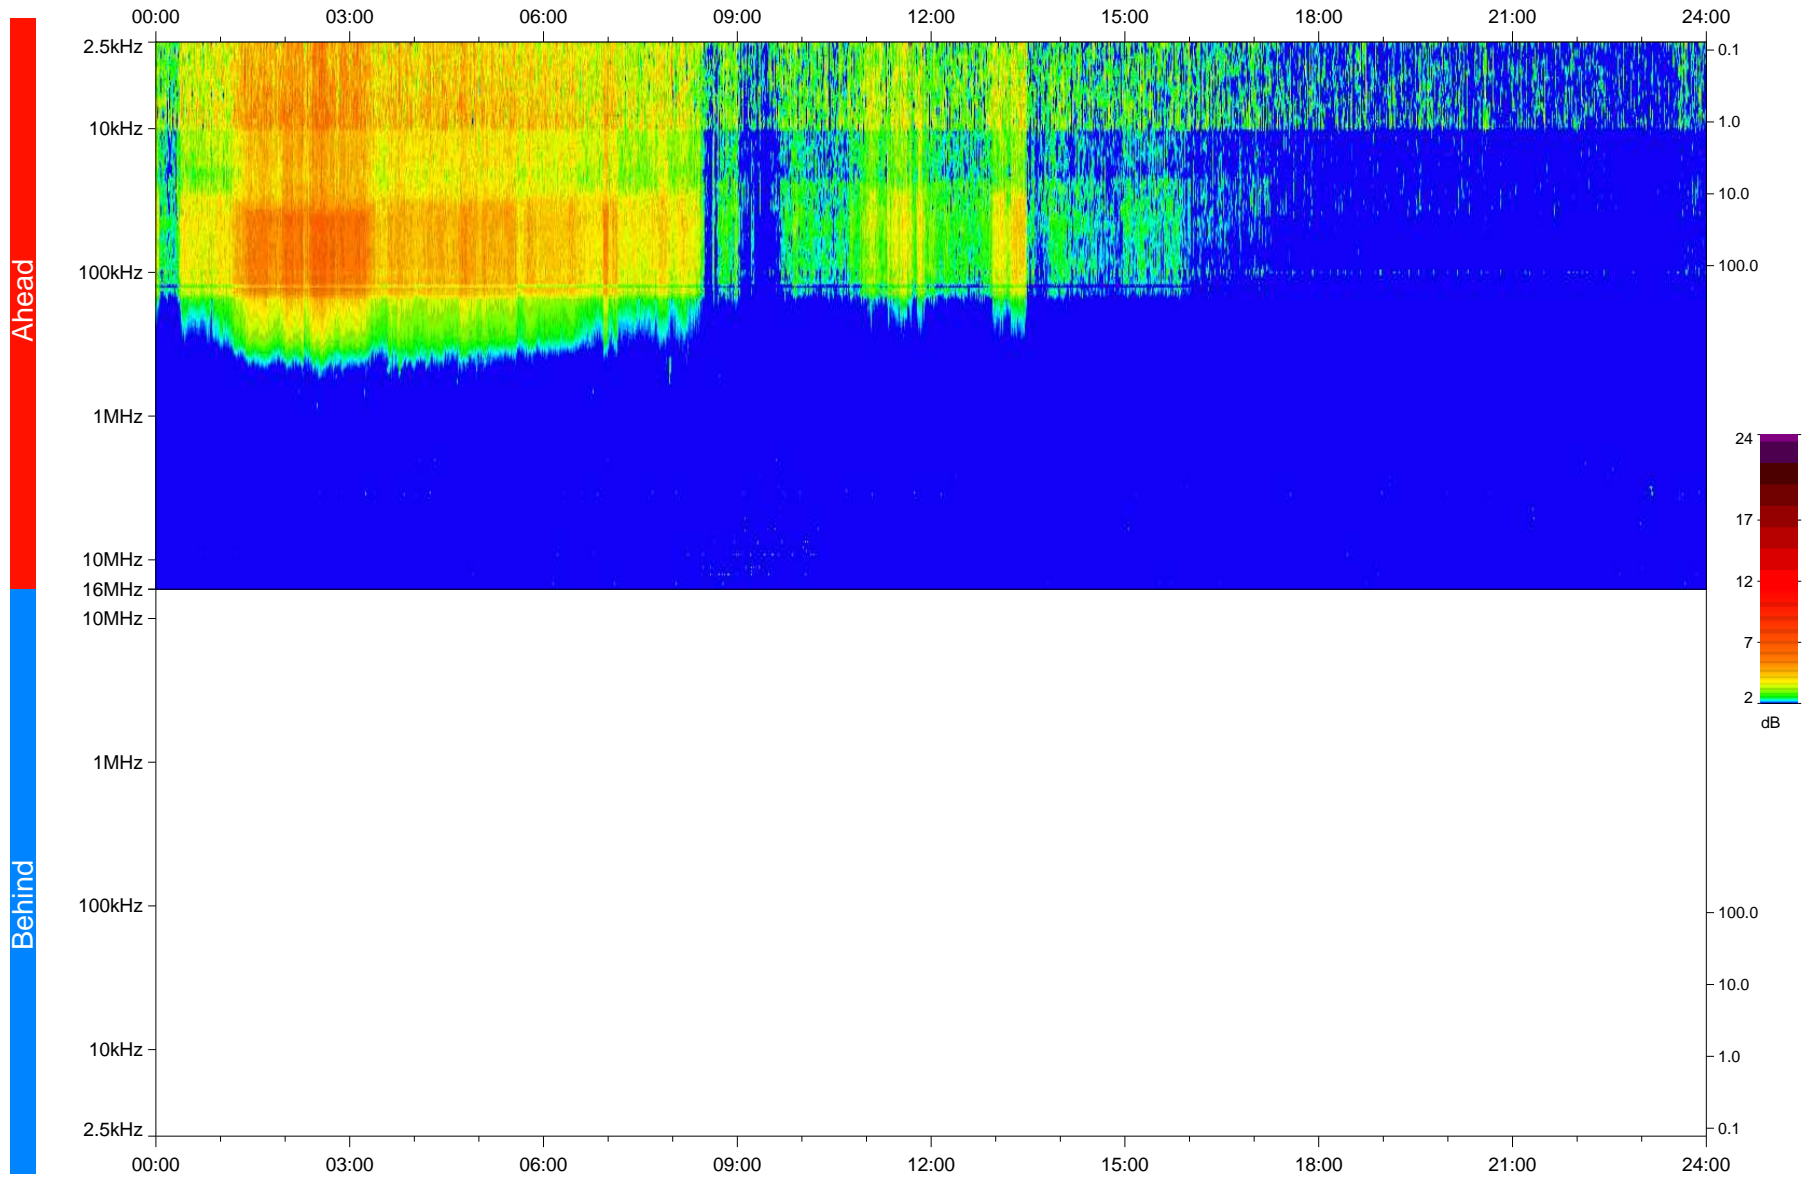

STEREO/WAVES Daily Summary - 25-Jul-2020 (DOY 207)

Ahead source file: swaves_ahead_2020_207_1_05.fin
Ahead PSE Angle: -67.2°

Behind PSE Angle: 60.6°
Behind source file: No STEREO-B data

Time (UTC)

file: stereo_swaves_daily-summary_color_20200725_v04
made by: space.umn.edu on macOS with IDL 8.8.2 on 2022-10-03 16:27:16, with TLib V945 / dynspec V311