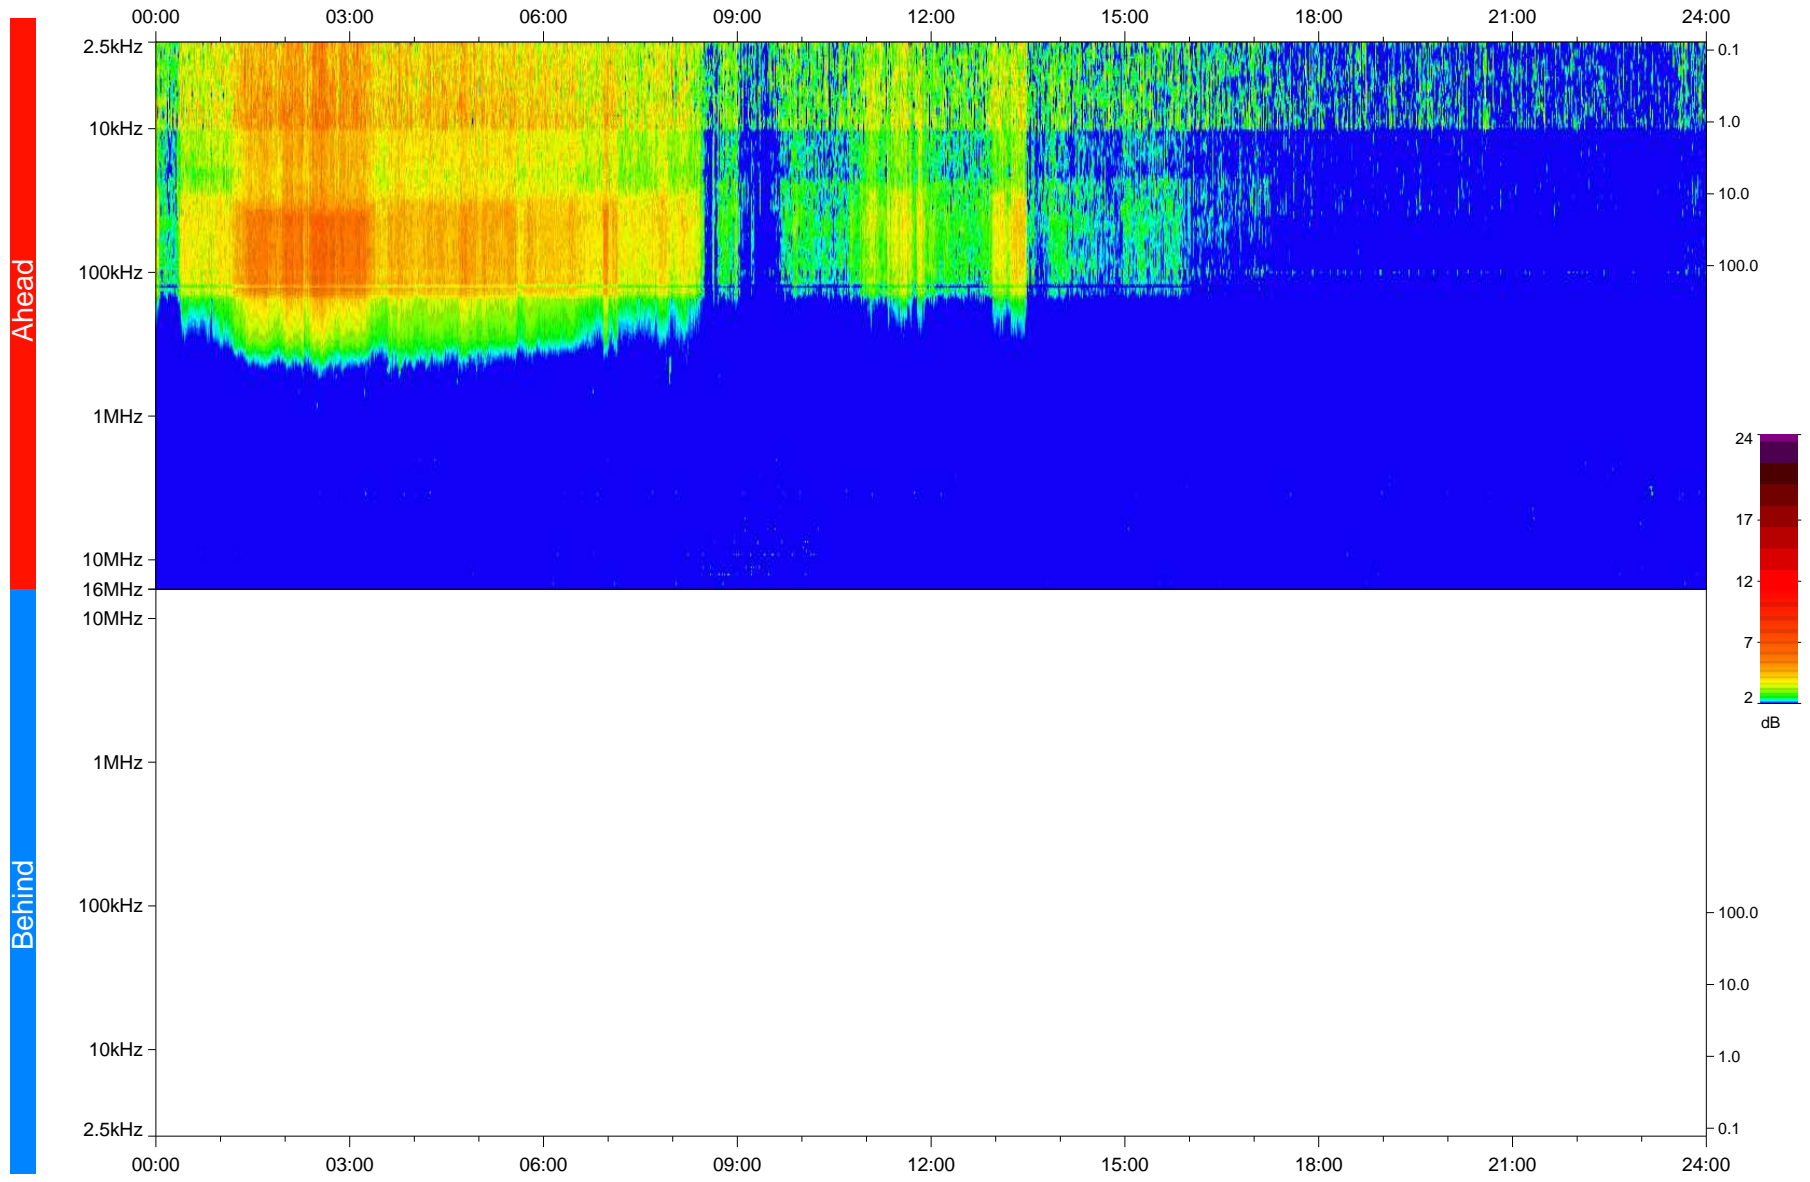

# STEREO/WAVES Daily Summary - 25-Jul-2020 (DOY 207)

Ahead source file: swaves\_ahead\_2020\_207\_1\_05.fin  
Ahead PSE Angle: -67.2°

Behind PSE Angle: 60.6°  
Behind source file: No STEREO-B data

Time (UTC)

file: stereo\_swaves\_daily-summary\_color\_20200725\_v03  
made by: space.umn.edu on macOS with IDL 8.8.2 on 2022-09-15 15:36:45, with TLib V945 / dynspec V311