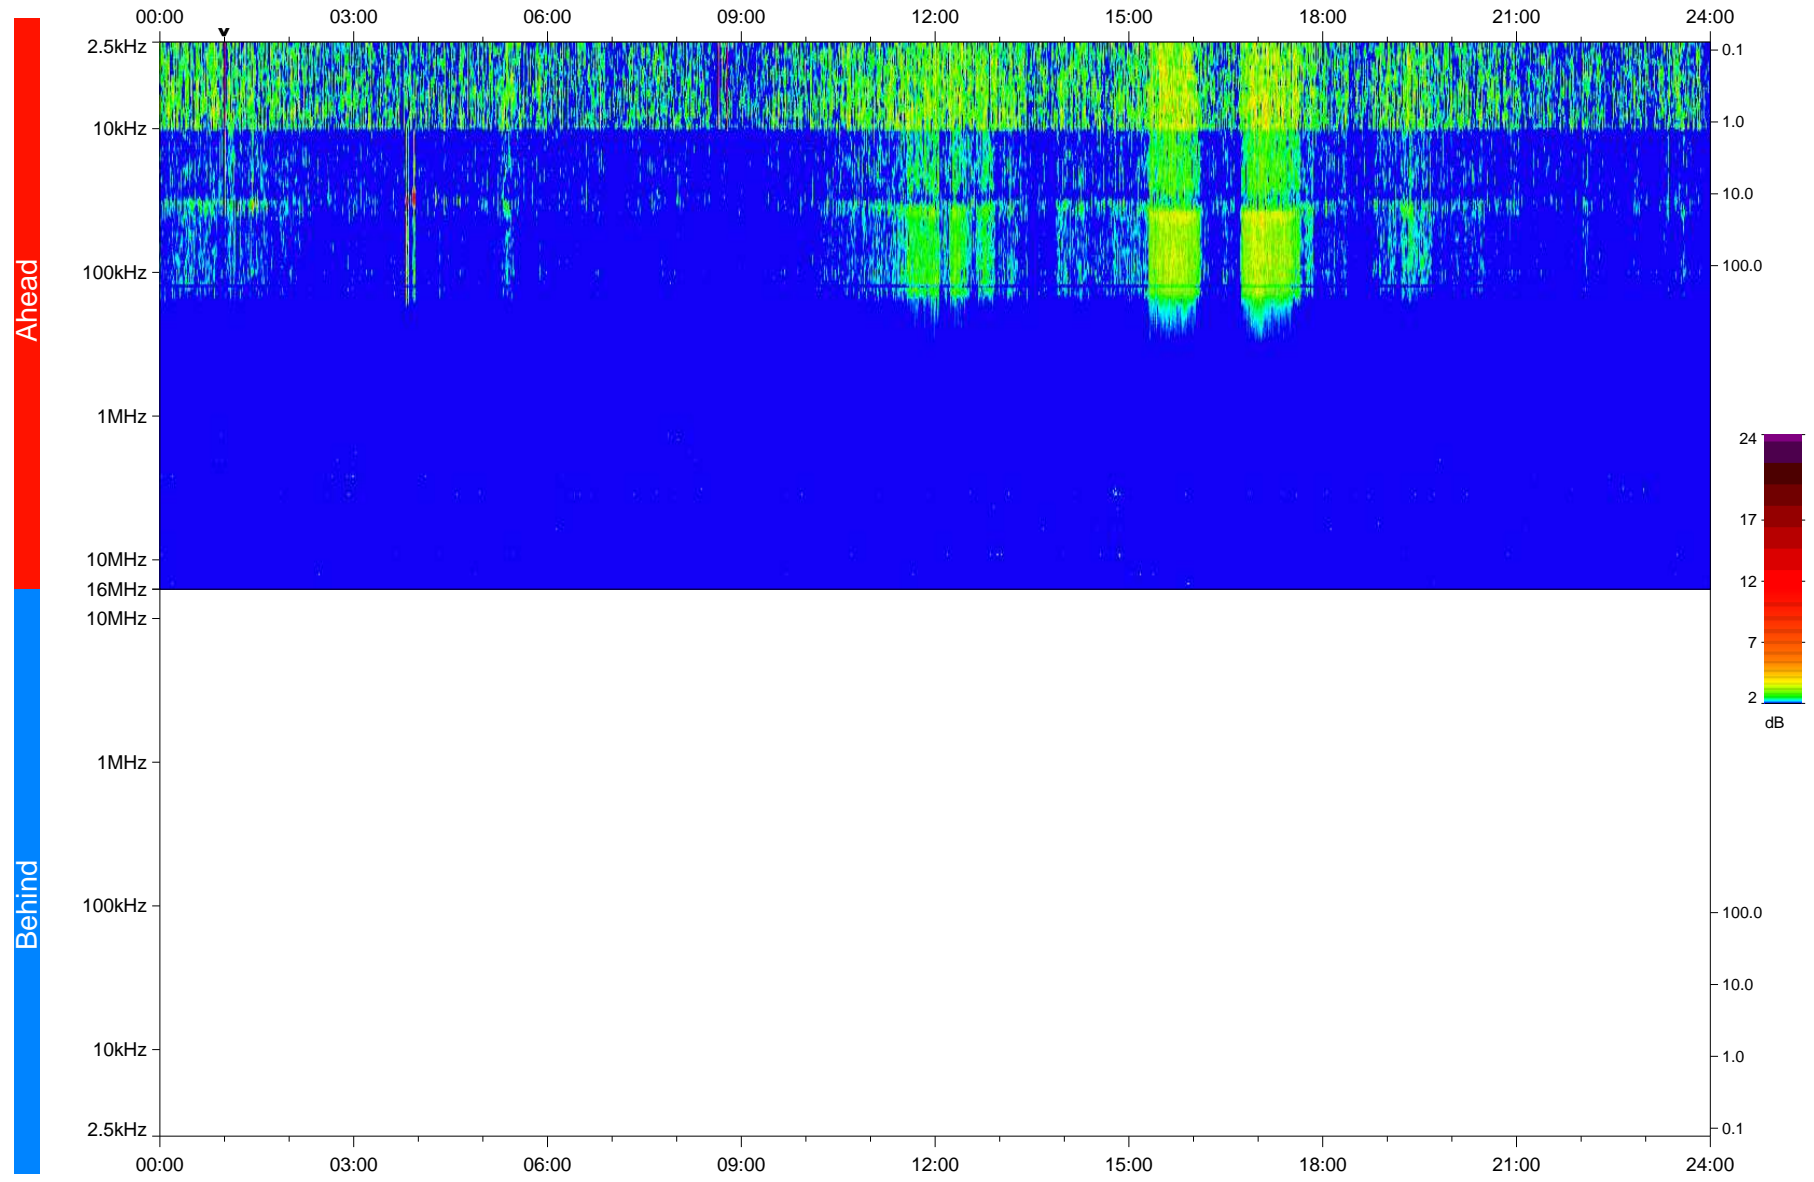

STEREO/WAVES Daily Summary - 24-Jul-2020 (DOY 206)

Ahead source file: swaves Ahead_2020_206_1_05.fin
Ahead PSE Angle: -67.3°

Behind PSE Angle: 60.6°
Behind source file: No STEREO-B data

Time (UTC)

file: stereo_swaves_daily-summary_color_20200724_v04
made by: space.umn.edu on macOS with IDL 8.8.2 on 2022-10-03 16:25:46, with TLib V945 / dynspec V311