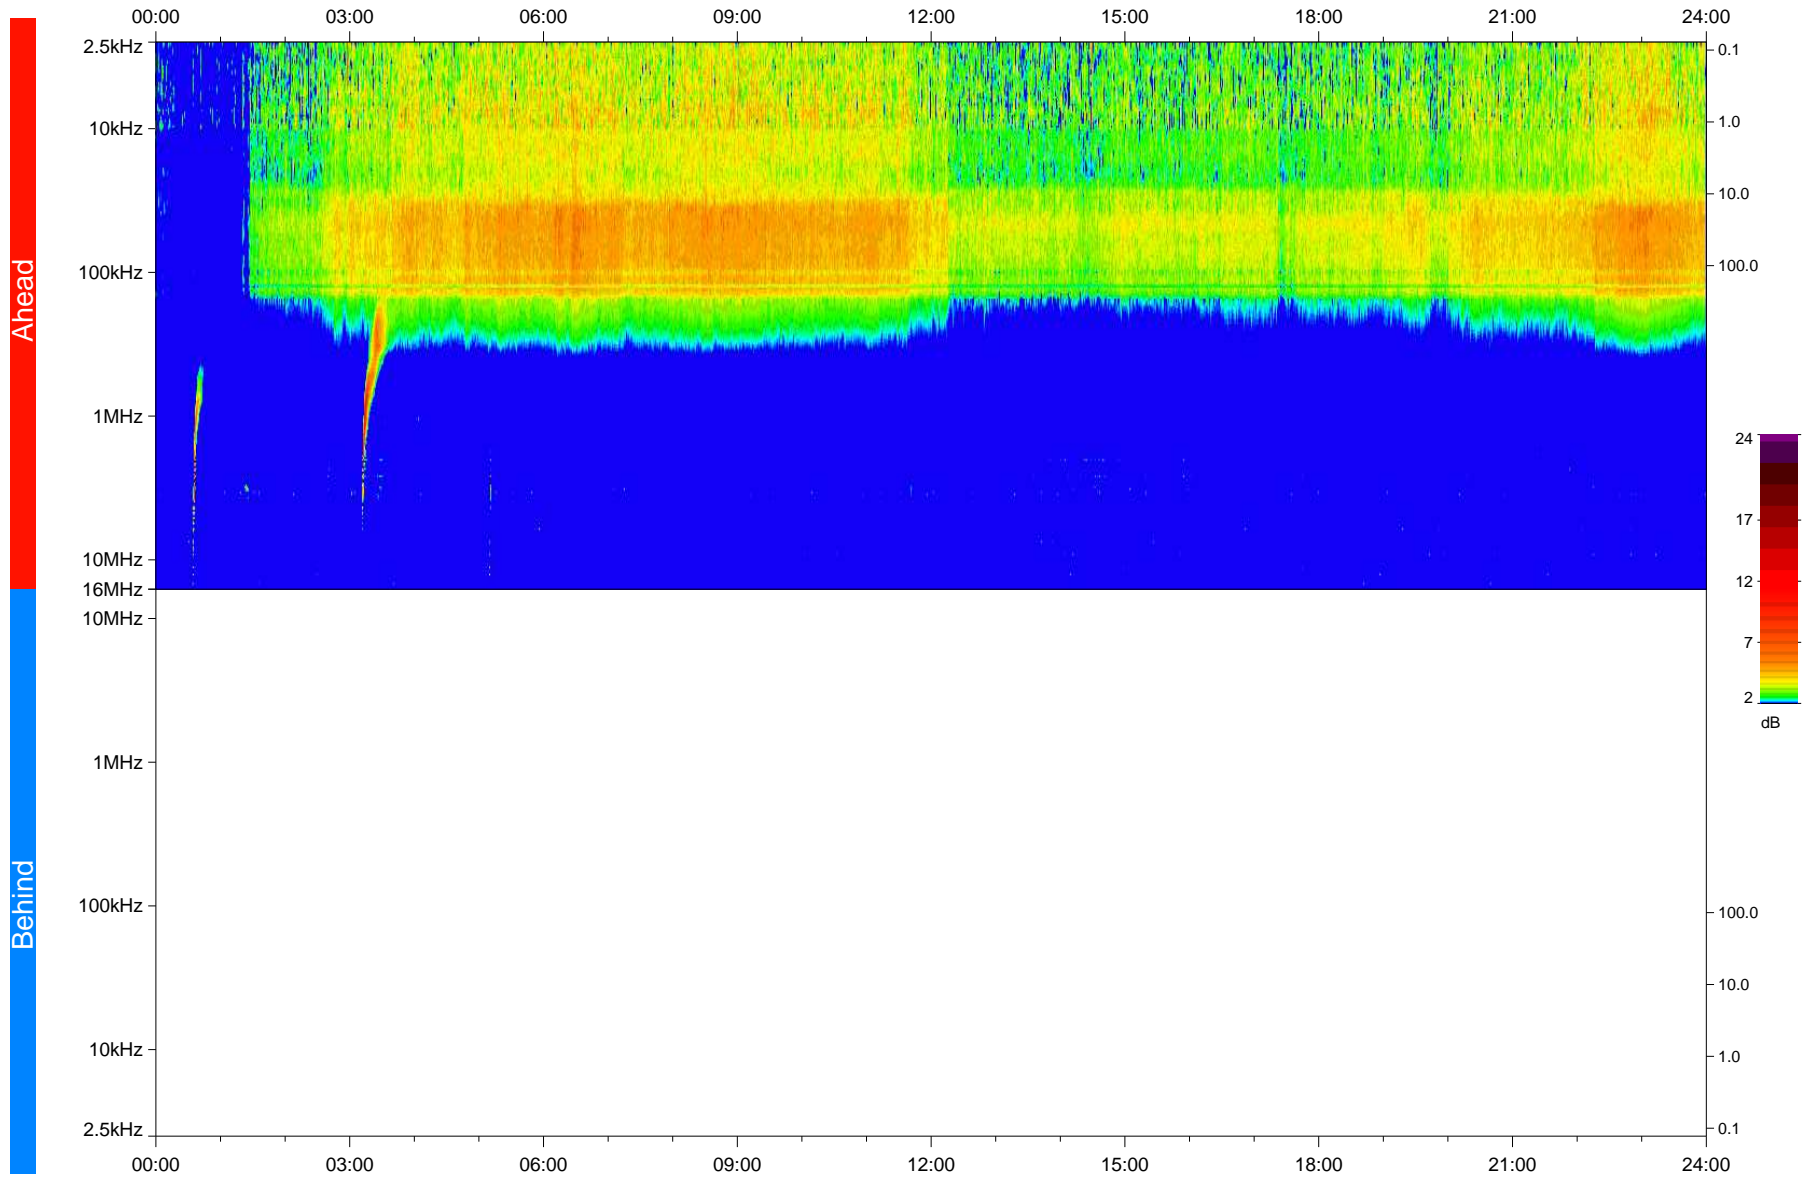

STEREO/WAVES Daily Summary - 23-Jul-2020 (DOY 205)

Ahead source file: swaves_ahead_2020_205_1_05.fin
Ahead PSE Angle: -67.4°

Behind PSE Angle: 60.7°
Behind source file: No STEREO-B data

Time (UTC)

file: stereo_swaves_daily-summary_color_20200723_v04
made by: space.umn.edu on macOS with IDL 8.8.2 on 2022-10-03 16:24:16, with TLib V945 / dynspec V311