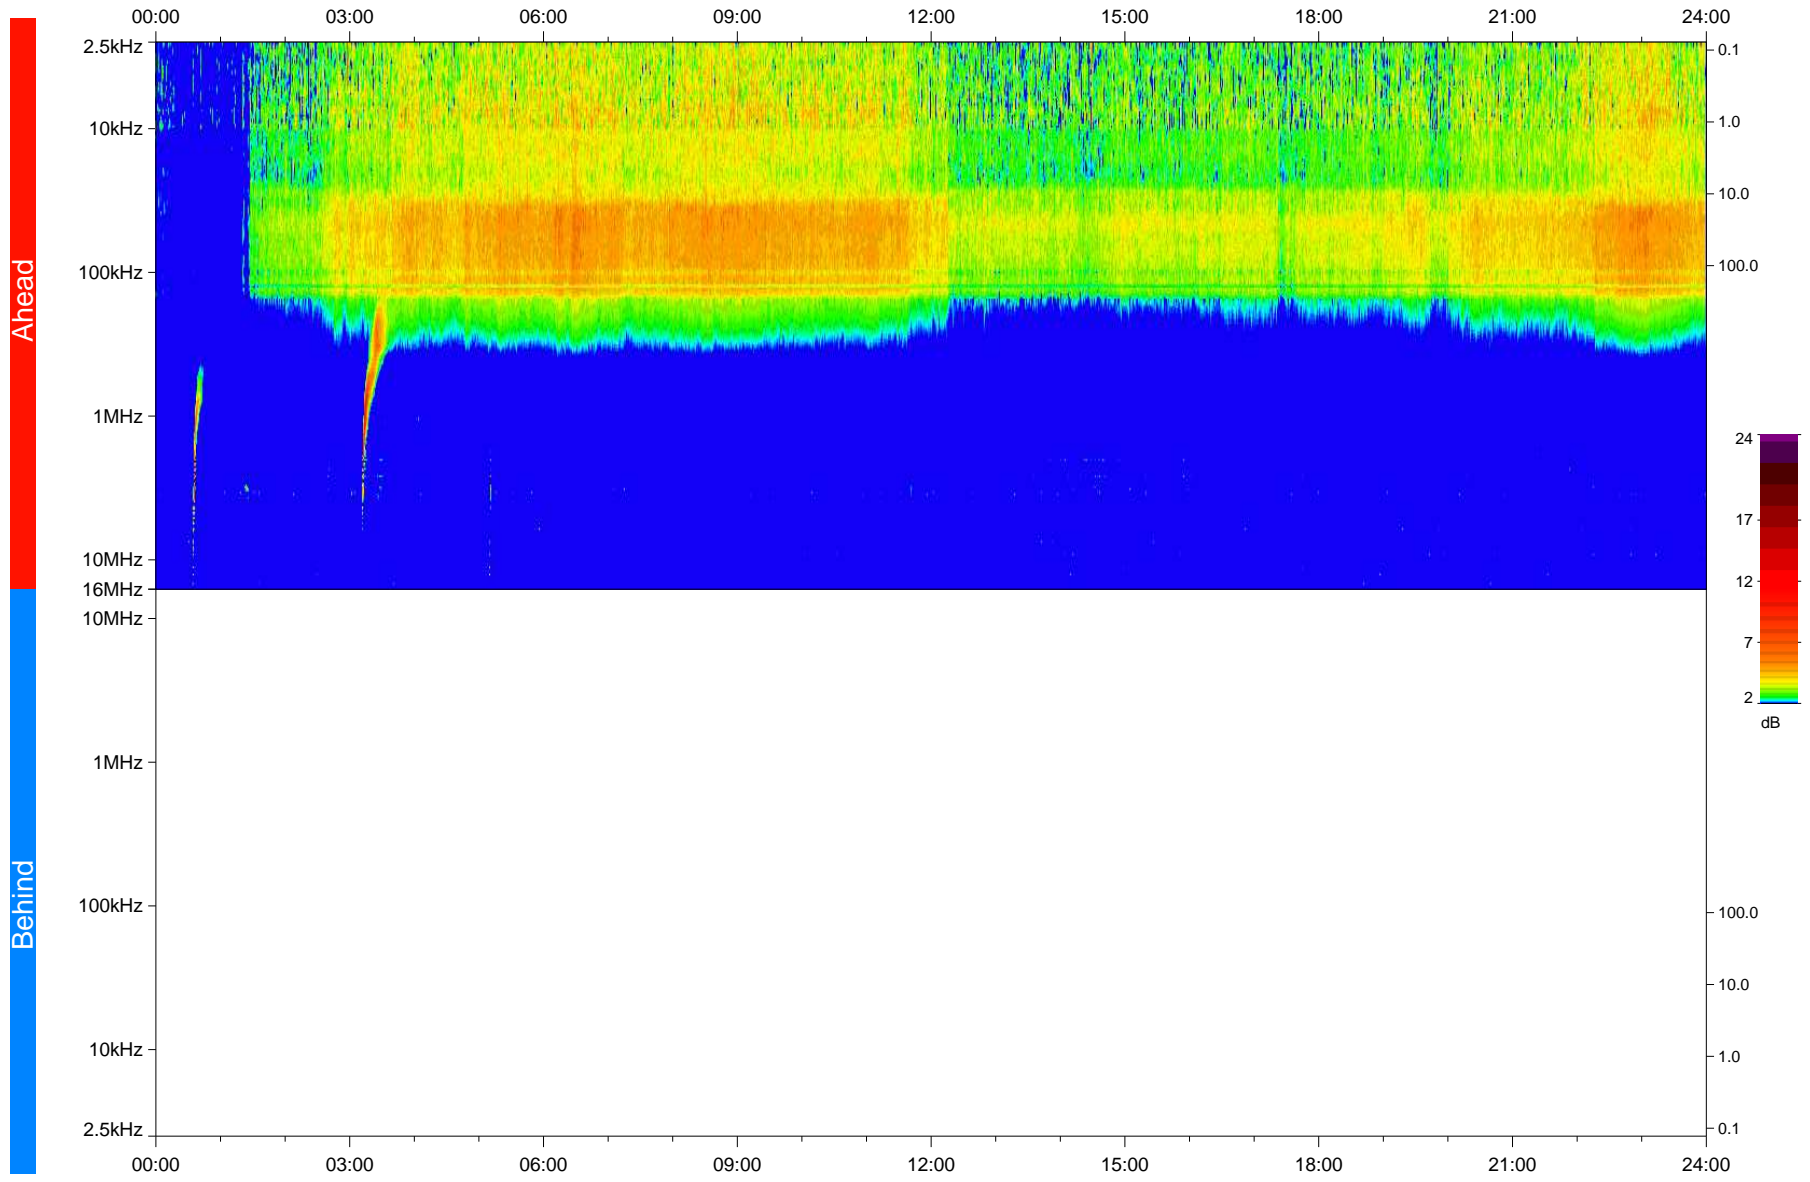

STEREO/WAVES Daily Summary - 23-Jul-2020 (DOY 205)

Ahead source file: swaves_ahead_2020_205_1_05.fin
Ahead PSE Angle: -67.4°

Behind PSE Angle: 60.7°
Behind source file: No STEREO-B data

Time (UTC)

file: stereo_swaves_daily-summary_color_20200723_v03
made by: space.umn.edu on macOS with IDL 8.8.2 on 2022-09-15 15:34:02, with TLib V945 / dynspec V311