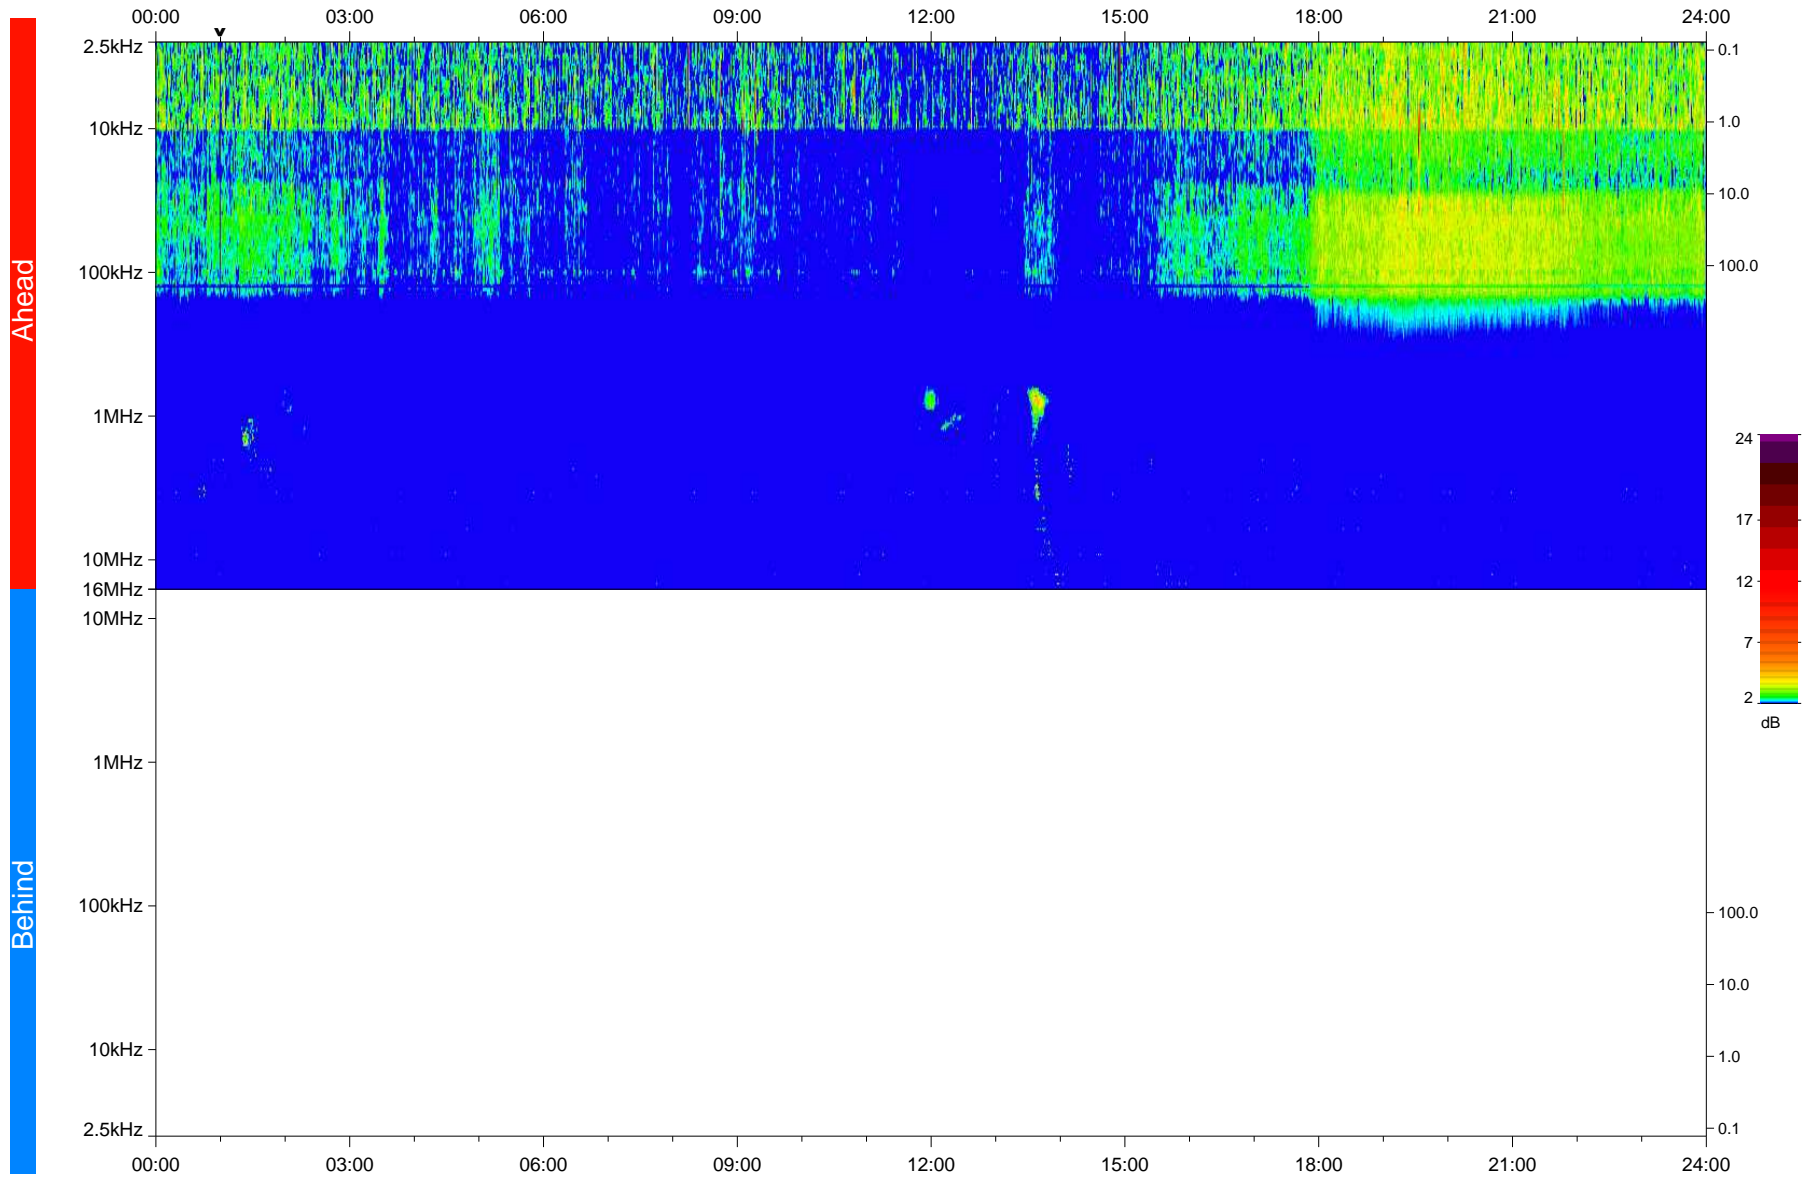

# STEREO/WAVES Daily Summary - 16-Jul-2020 (DOY 198)

Ahead source file: swaves\_ahead\_2020\_198\_1\_05.fin  
Ahead PSE Angle: -68.0°

Behind PSE Angle: 61.2°  
Behind source file: No STEREO-B data

Time (UTC)

file: stereo\_swaves\_daily-summary\_color\_20200716\_v03  
made by: space.umn.edu on macOS with IDL 8.8.2 on 2022-09-15 15:24:29, with TLib V945 / dynspec V311