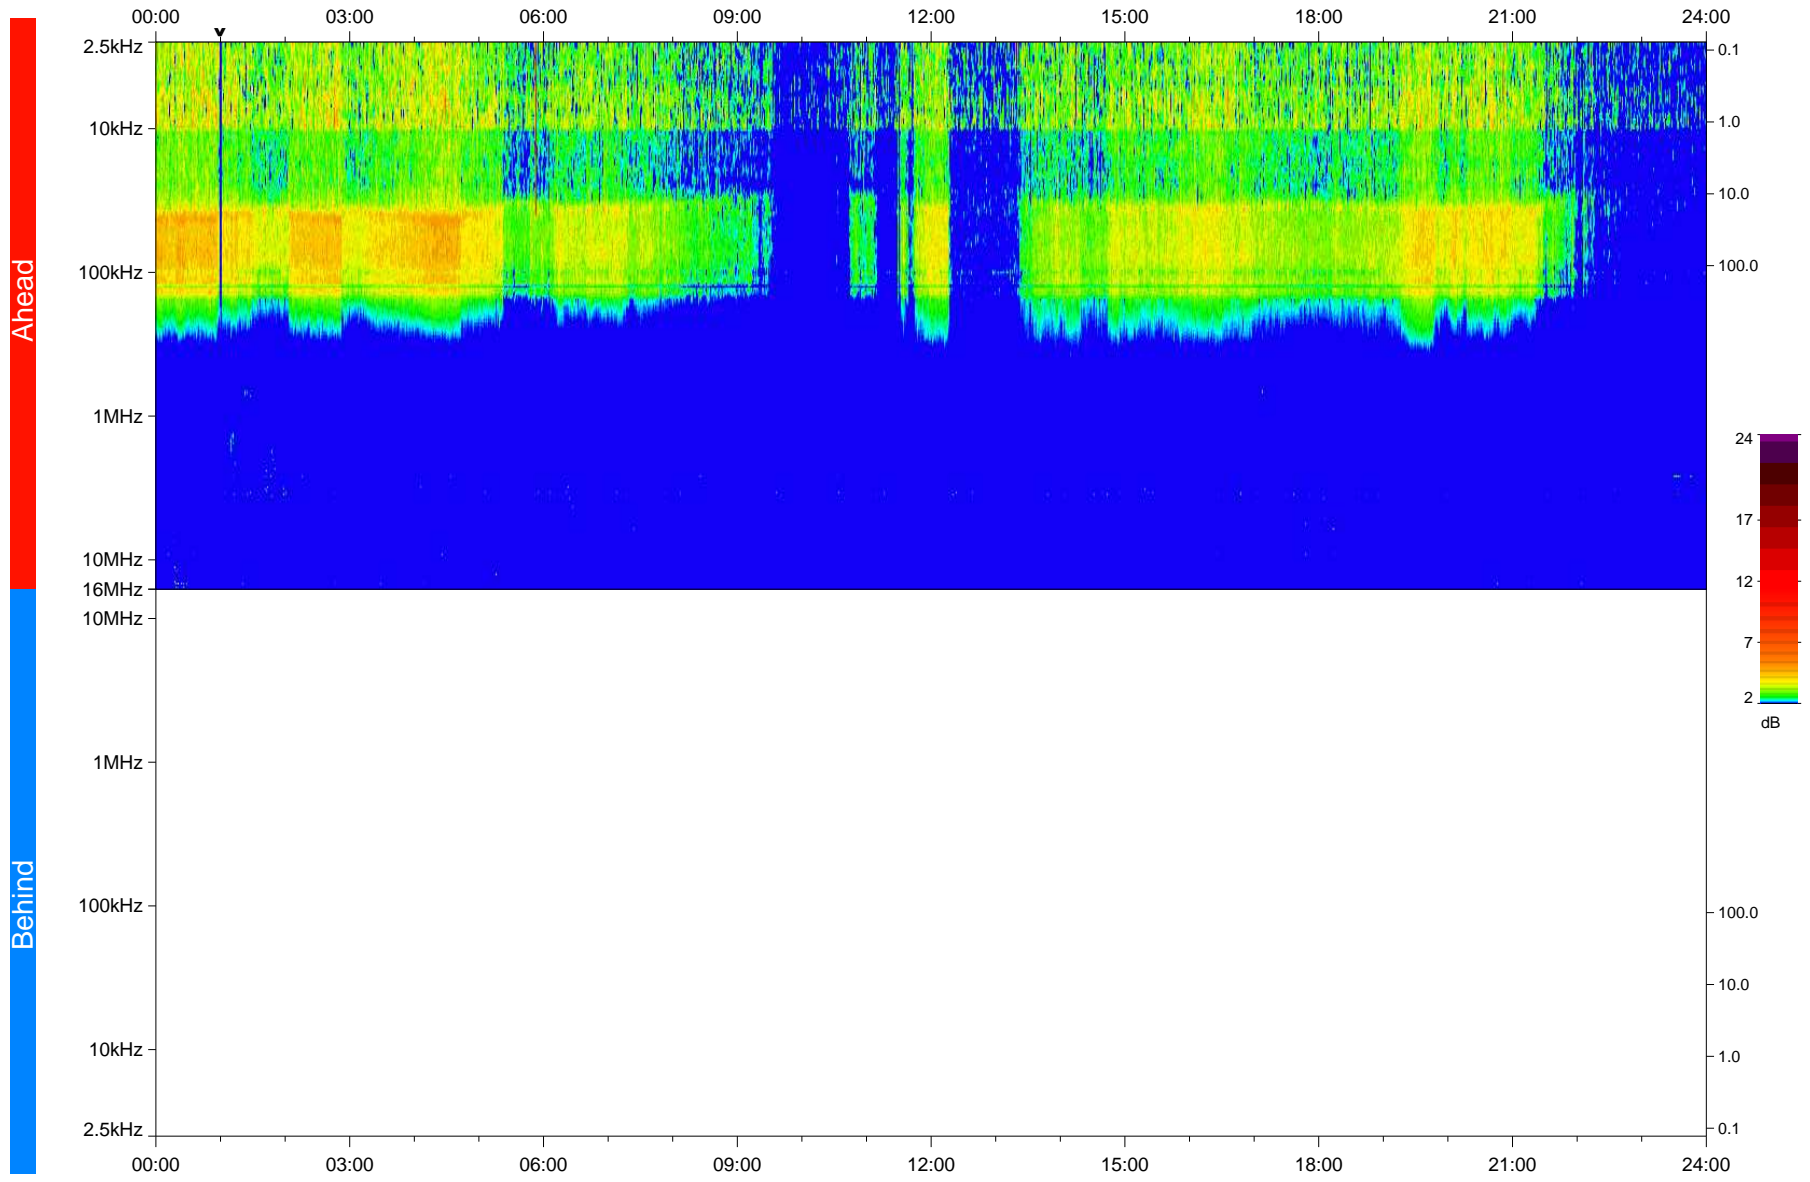

# STEREO/WAVES Daily Summary - 14-Jul-2020 (DOY 196)

Ahead source file: swaves\_ahead\_2020\_196\_1\_05.fin  
Ahead PSE Angle: -68.2°

Behind PSE Angle: 61.4°  
Behind source file: No STEREO-B data

Time (UTC)

file: stereo\_swaves\_daily-summary\_color\_20200714\_v04  
made by: space.umn.edu on macOS with IDL 8.8.2 on 2022-10-03 16:10:49, with TLib V945 / dynspec V311