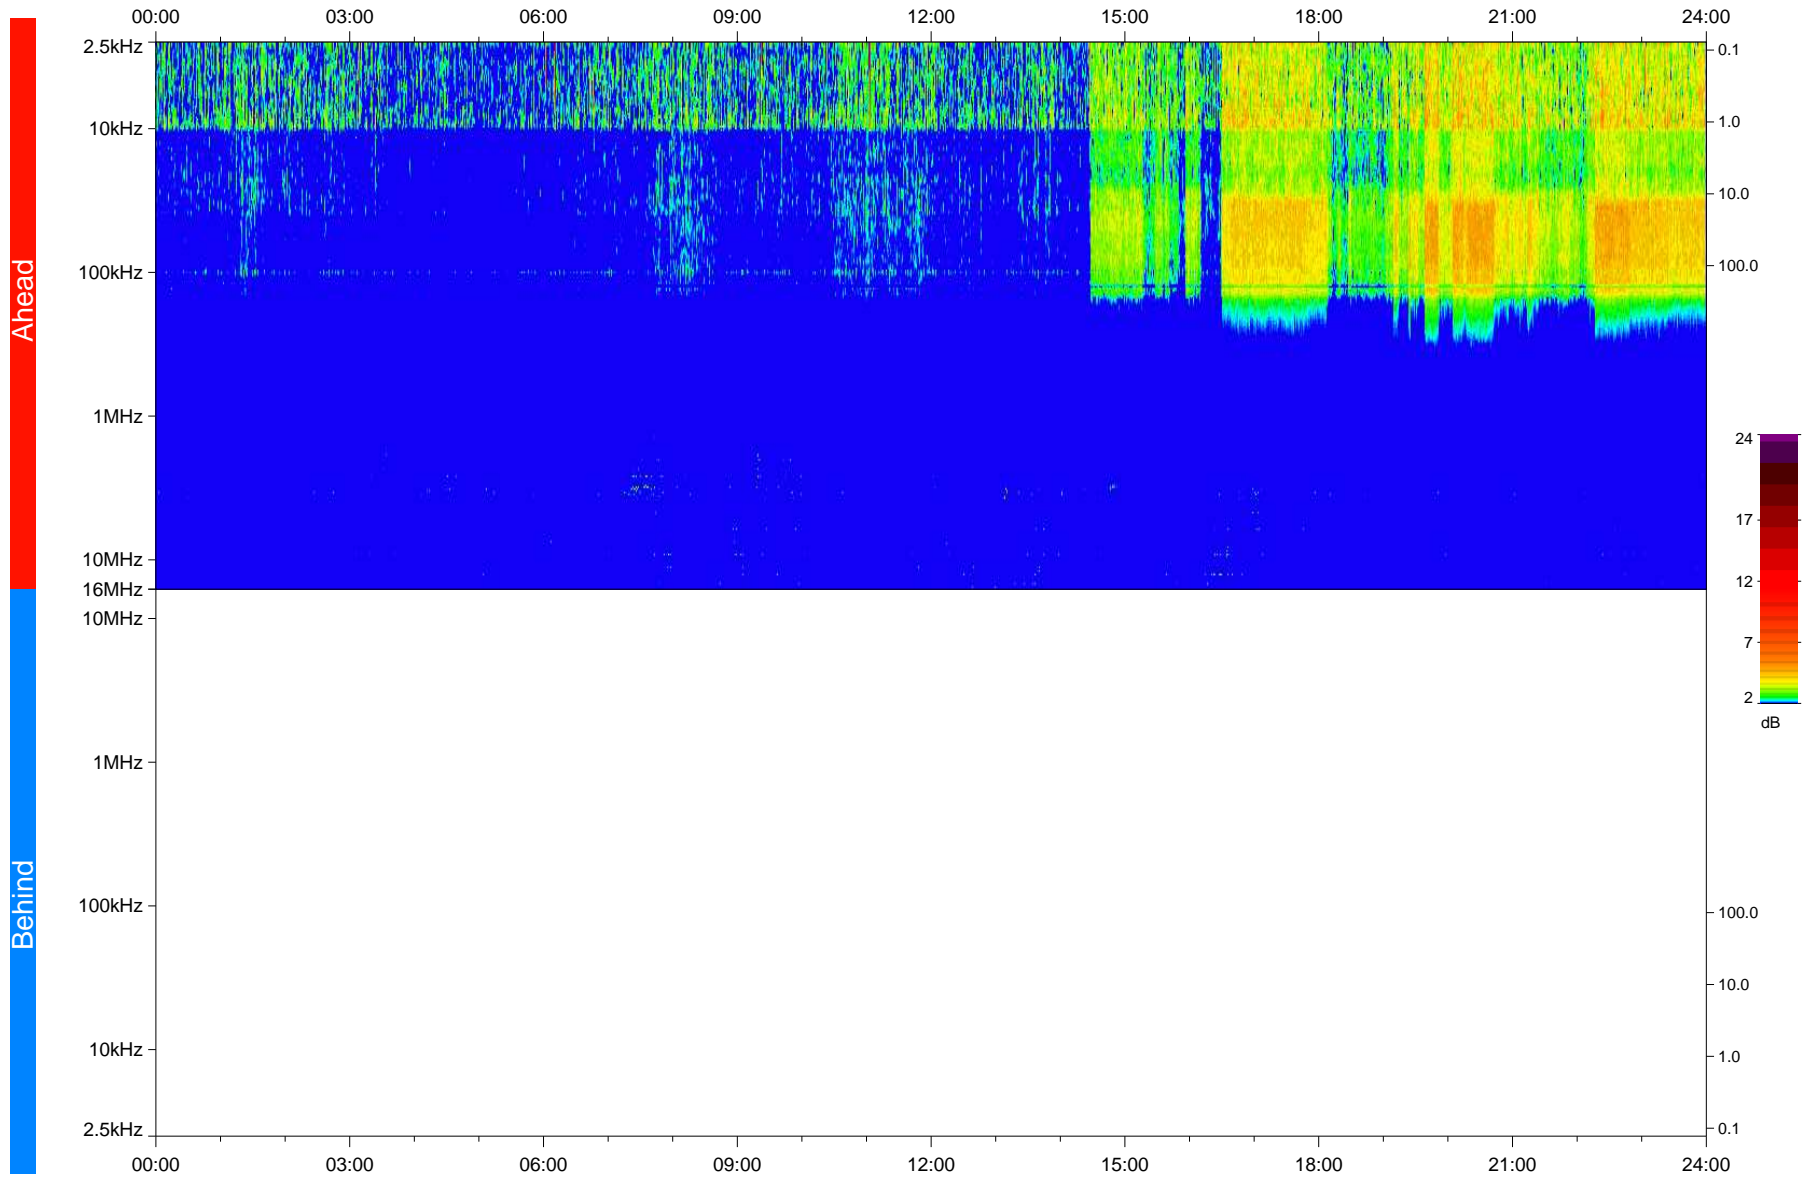

STEREO/WAVES Daily Summary - 07-Jul-2020 (DOY 189)

Ahead source file: swaves_ahead_2020_189_1_05.fin
Ahead PSE Angle: -68.9°

Behind PSE Angle: 61.8°
Behind source file: No STEREO-B data

Time (UTC)

file: stereo_swaves_daily-summary_color_20200707_v04
made by: space.umn.edu on macOS with IDL 8.8.2 on 2022-10-03 16:00:20, with TLib V945 / dynspec V311