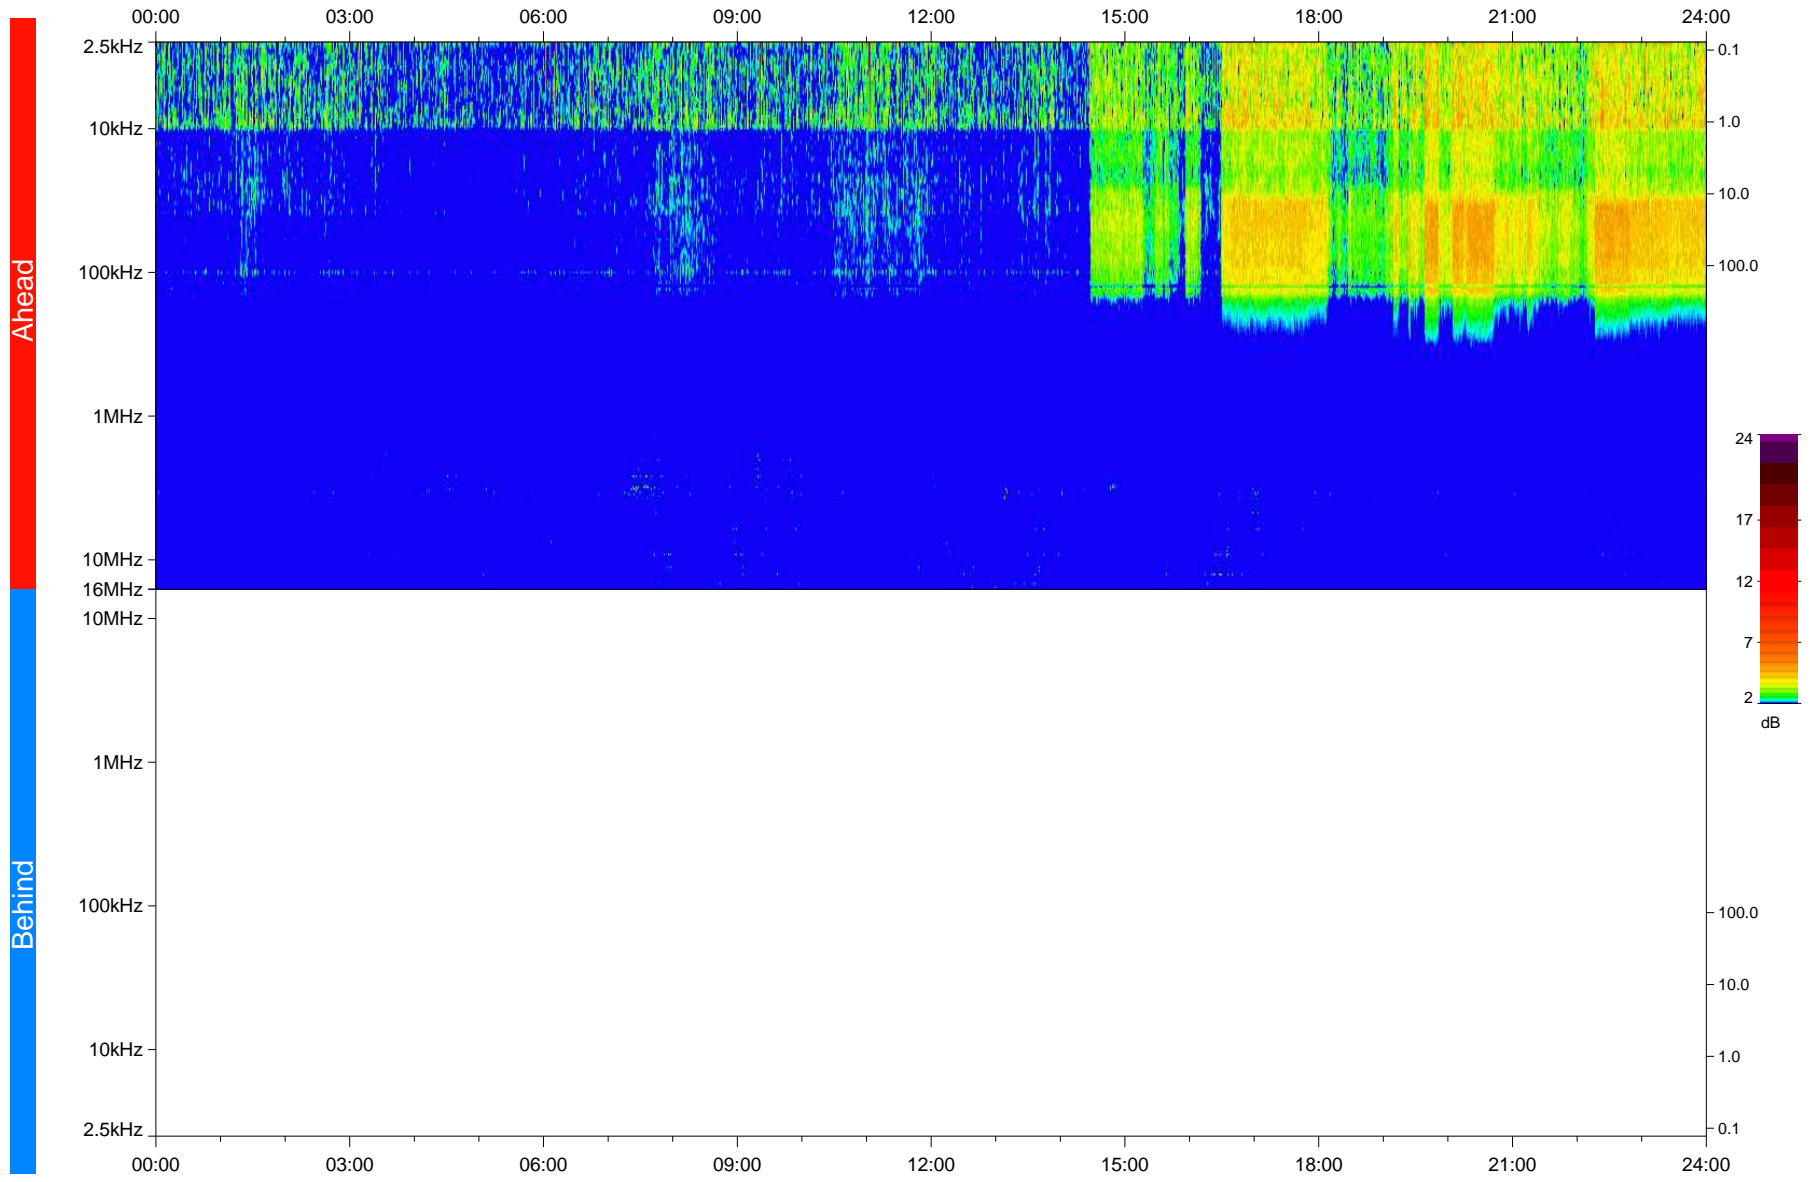

STEREO/WAVES Daily Summary - 07-Jul-2020 (DOY 189)

Ahead source file: swaves_ahead_2020_189_1_05.fin
Ahead PSE Angle: -68.9°

Behind PSE Angle: 61.8°
Behind source file: No STEREO-B data

Time (UTC)

file: stereo_swaves_daily-summary_color_20200707_v03
made by: space.umn.edu on macOS with IDL 8.8.2 on 2022-09-15 15:12:10, with TLib V945 / dynspec V311