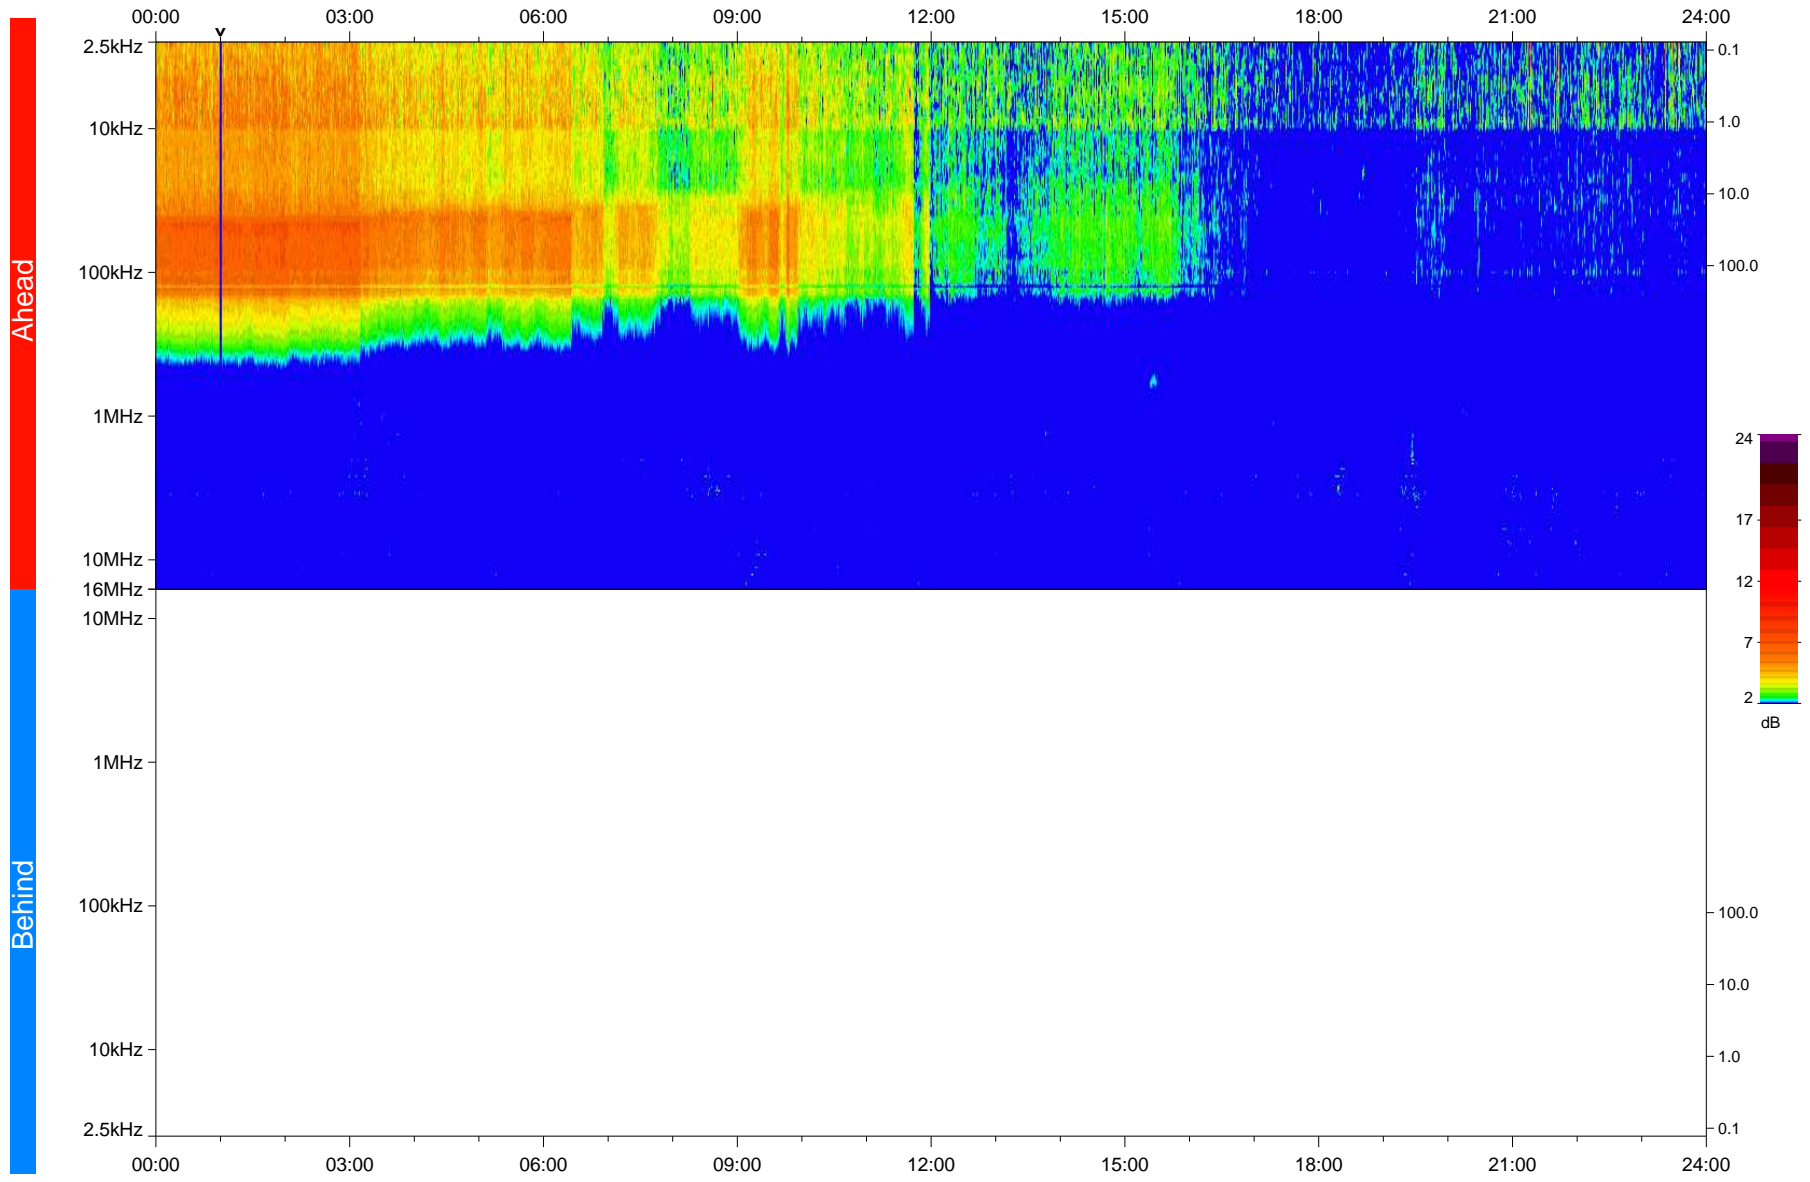

STEREO/WAVES Daily Summary - 06-Jul-2020 (DOY 188)

Ahead source file: swaves_ahead_2020_188_1_05.fin
Ahead PSE Angle: -69.0°

Behind PSE Angle: 62.0°
Behind source file: No STEREO-B data

Time (UTC)

file: stereo_swaves_daily-summary_color_20200706_v04
made by: space.umn.edu on macOS with IDL 8.8.2 on 2022-10-03 15:58:50, with TLib V945 / dynspec V311