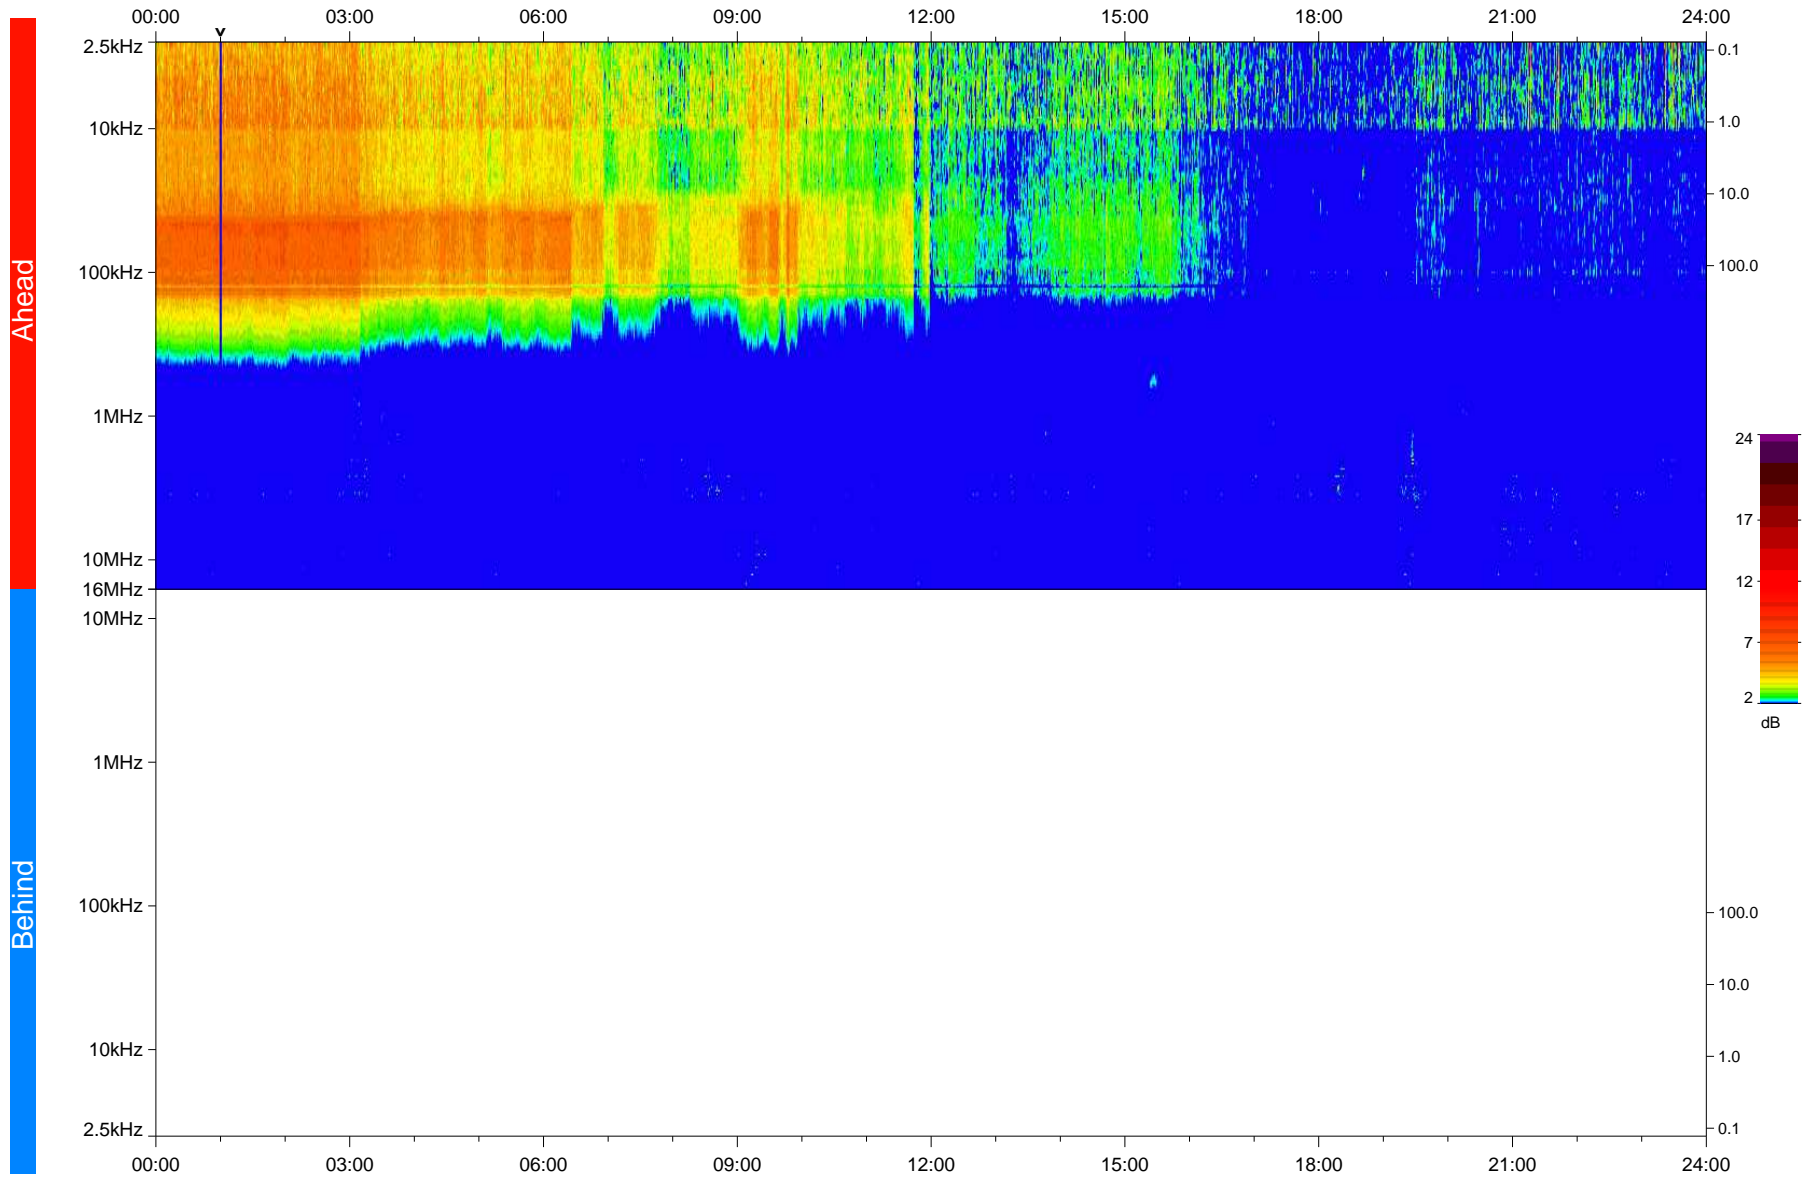

STEREO/WAVES Daily Summary - 06-Jul-2020 (DOY 188)

Ahead source file: swaves_ahead_2020_188_1_05.fin
Ahead PSE Angle: -69.0°

Behind PSE Angle: 62.0°
Behind source file: No STEREO-B data

Time (UTC)

file: stereo_swaves_daily-summary_color_20200706_v03
made by: space.umn.edu on macOS with IDL 8.8.2 on 2022-09-15 15:10:49, with TLib V945 / dynspec V311