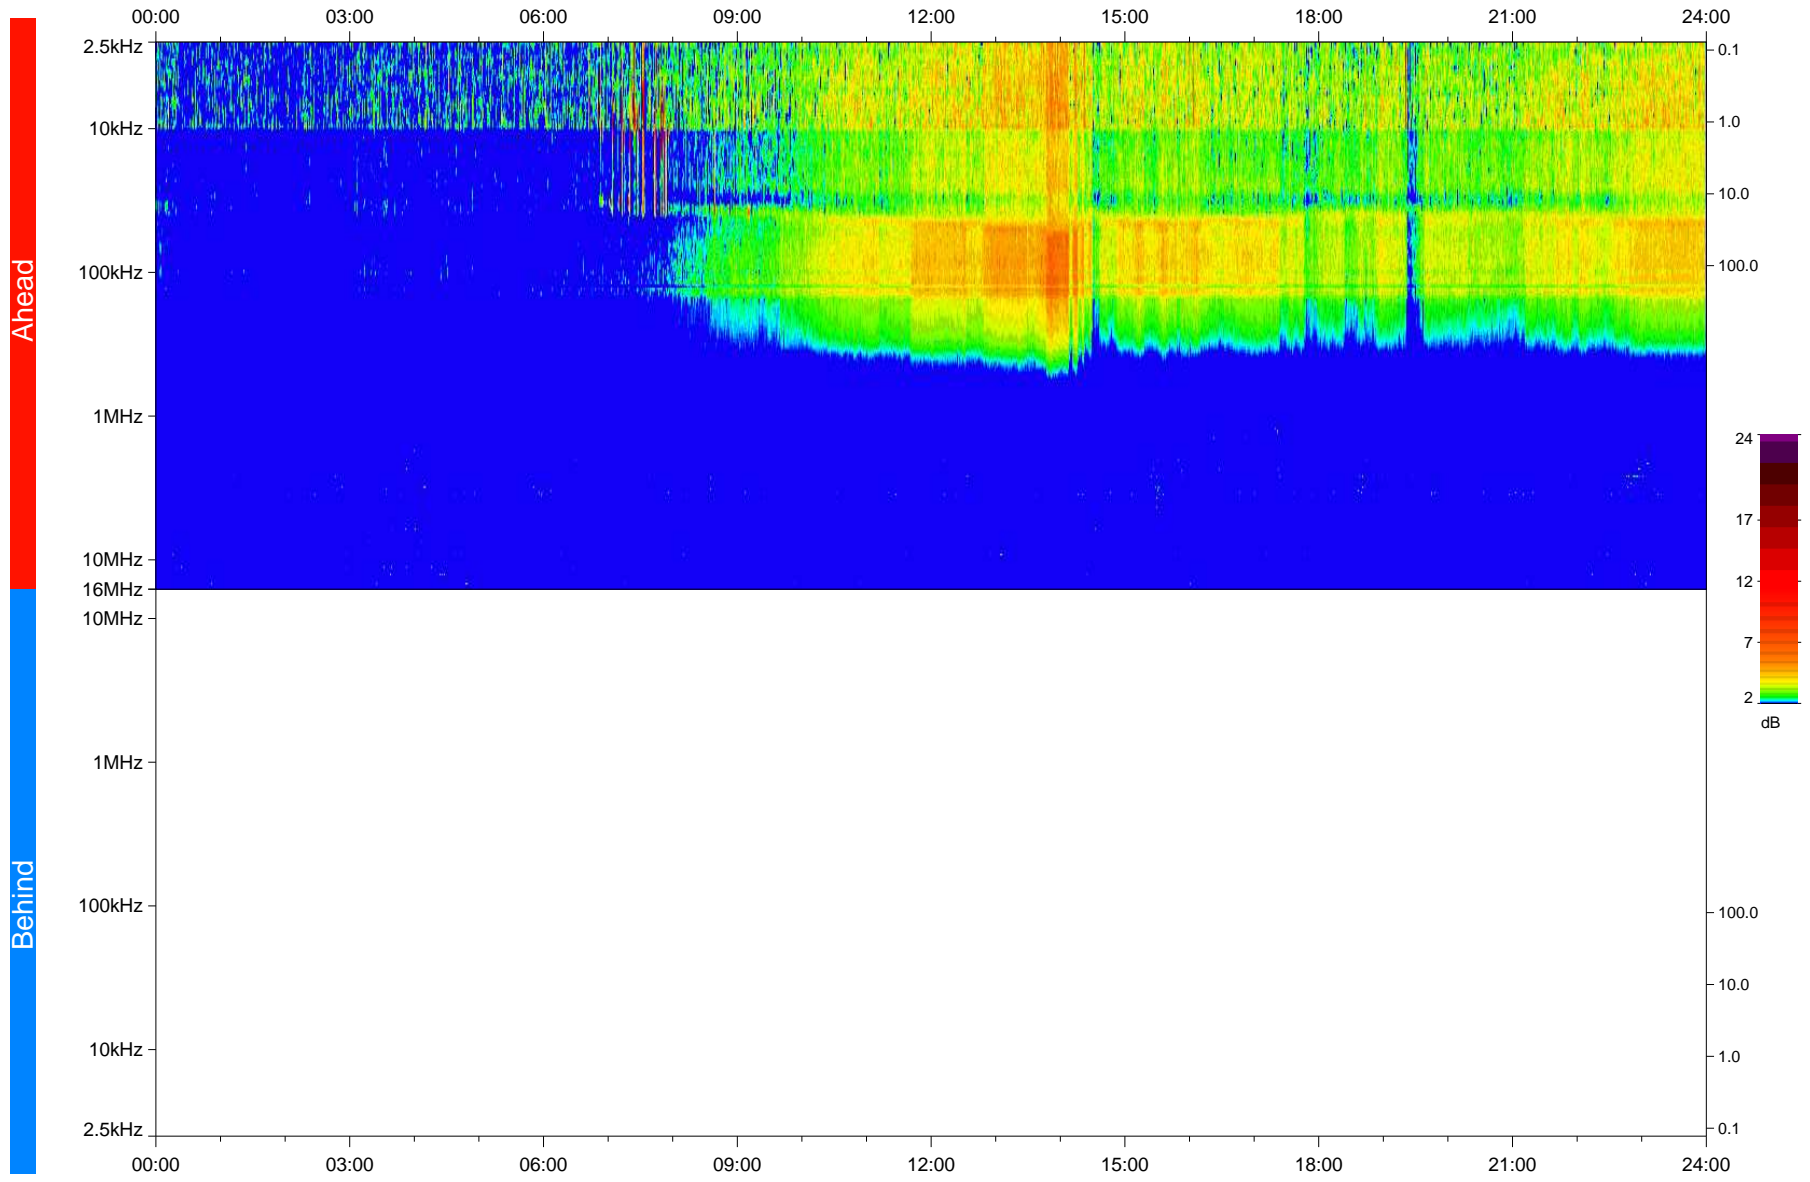

# STEREO/WAVES Daily Summary - 05-Jul-2020 (DOY 187)

Ahead source file: swaves\_ahead\_2020\_187\_1\_05.fin  
Ahead PSE Angle: -69.1°

Behind PSE Angle: 62.0°  
Behind source file: No STEREO-B data

Time (UTC)

file: stereo\_swaves\_daily-summary\_color\_20200705\_v03  
made by: space.umn.edu on macOS with IDL 8.8.2 on 2022-09-15 15:09:27, with TLib V945 / dynspec V311