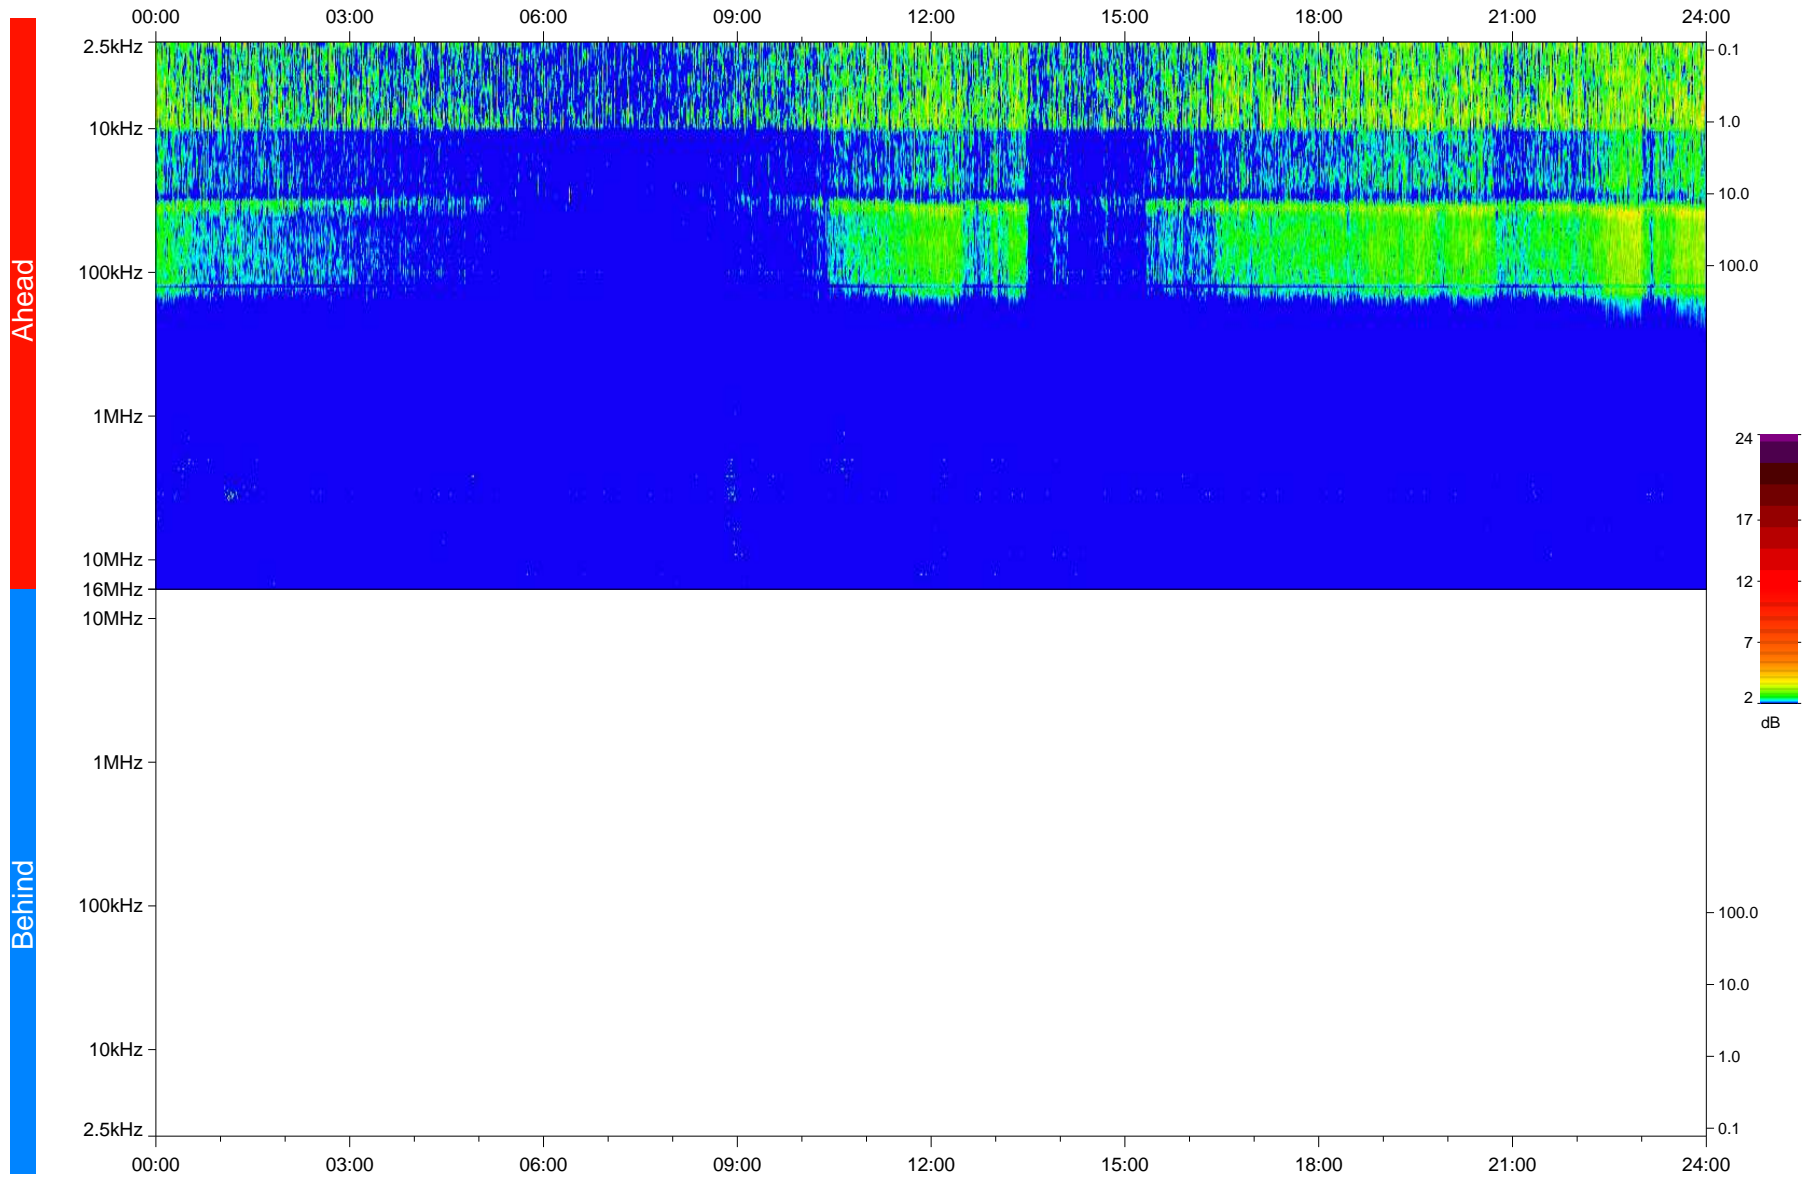

STEREO/WAVES Daily Summary - 03-Jul-2020 (DOY 185)

Ahead source file: swaves_ahead_2020_185_1_05.fin
Ahead PSE Angle: -69.2°

Behind PSE Angle: 62.3°
Behind source file: No STEREO-B data

Time (UTC)

file: stereo_swaves_daily-summary_color_20200703_v03
made by: space.umn.edu on macOS with IDL 8.8.2 on 2022-09-15 15:06:43, with TLib V945 / dynspec V311