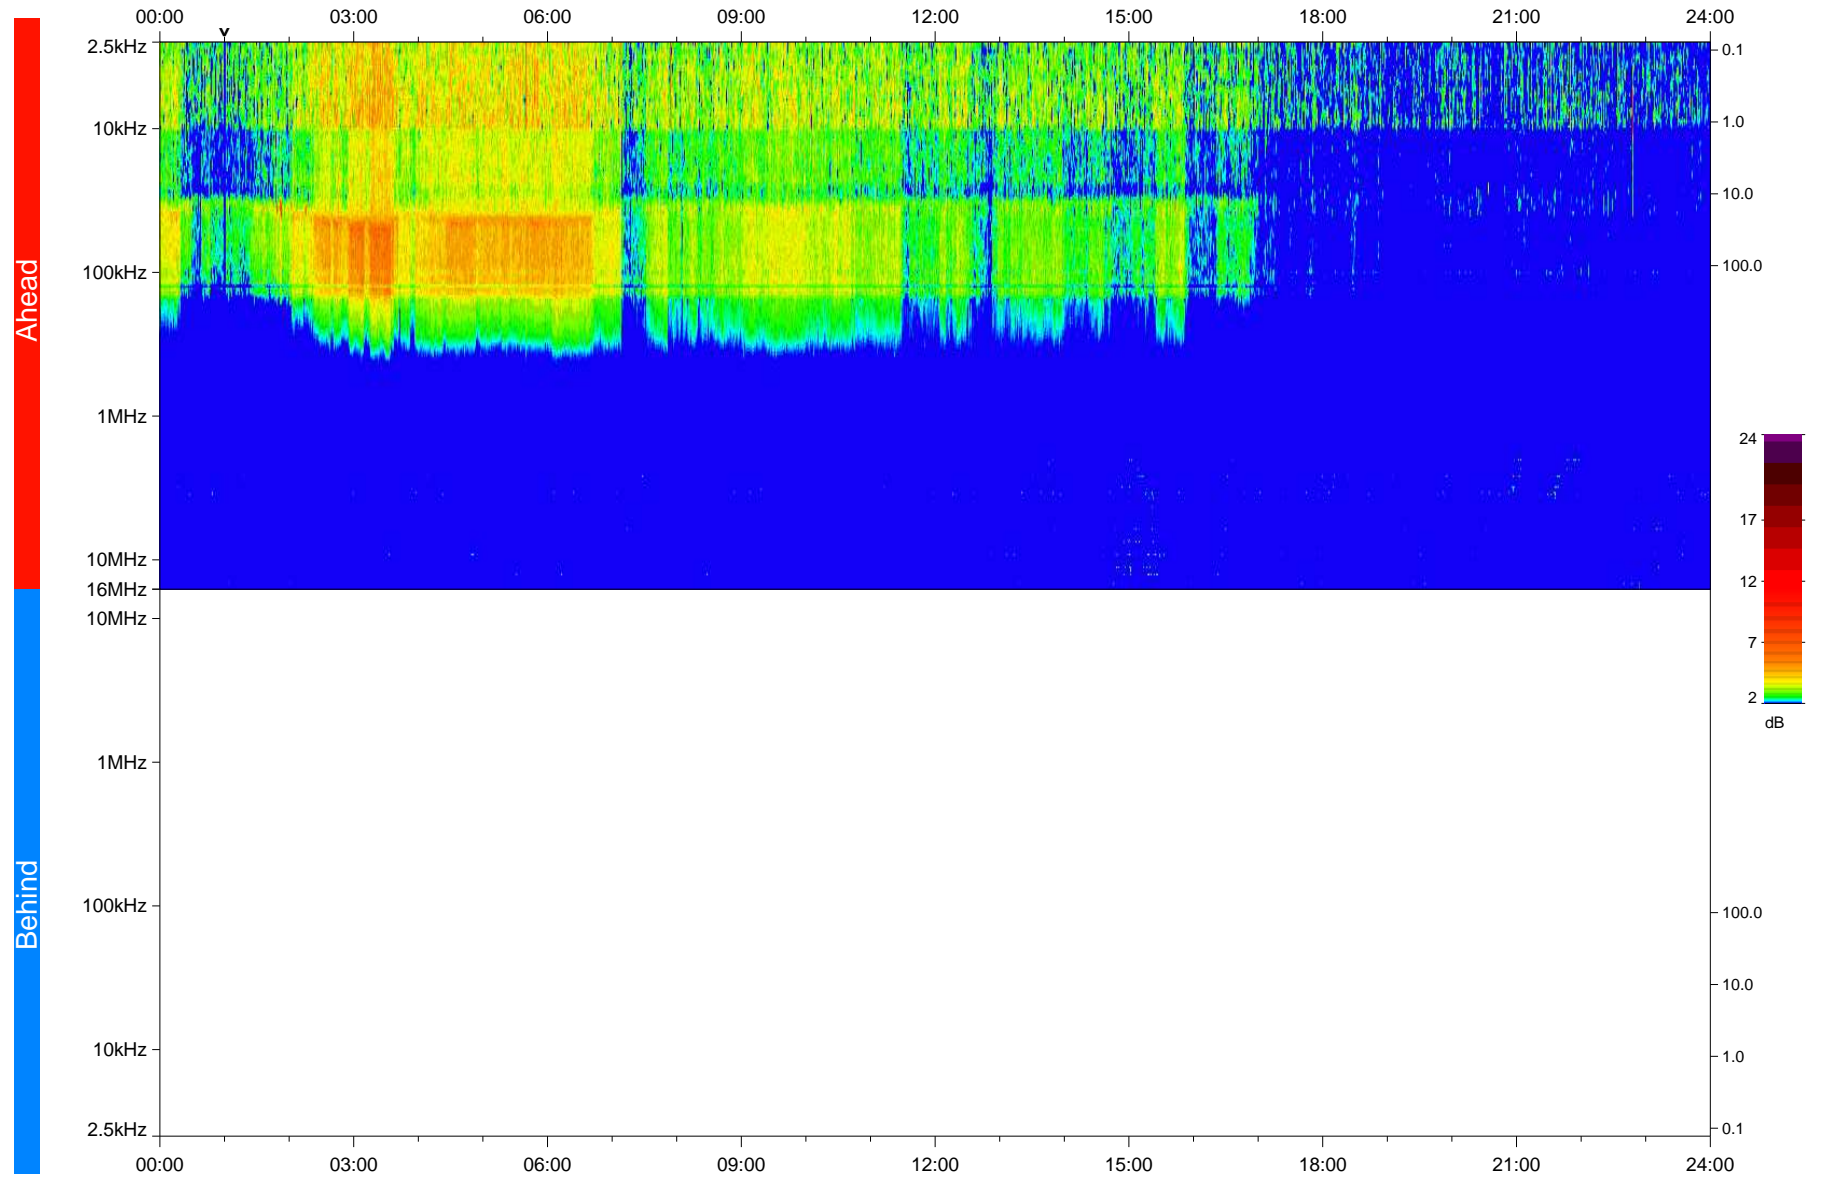

# STEREO/WAVES Daily Summary - 30-Jun-2020 (DOY 182)

Ahead source file: swaves\_ahead\_2020\_182\_1\_05.fin  
Ahead PSE Angle: -69.5°

Behind PSE Angle: 62.5°  
Behind source file: No STEREO-B data

Time (UTC)

file: stereo\_swaves\_daily-summary\_color\_20200630\_v04  
made by: space.umn.edu on macOS with IDL 8.8.2 on 2022-10-03 15:49:51, with TMLib V945 / dynspec V311