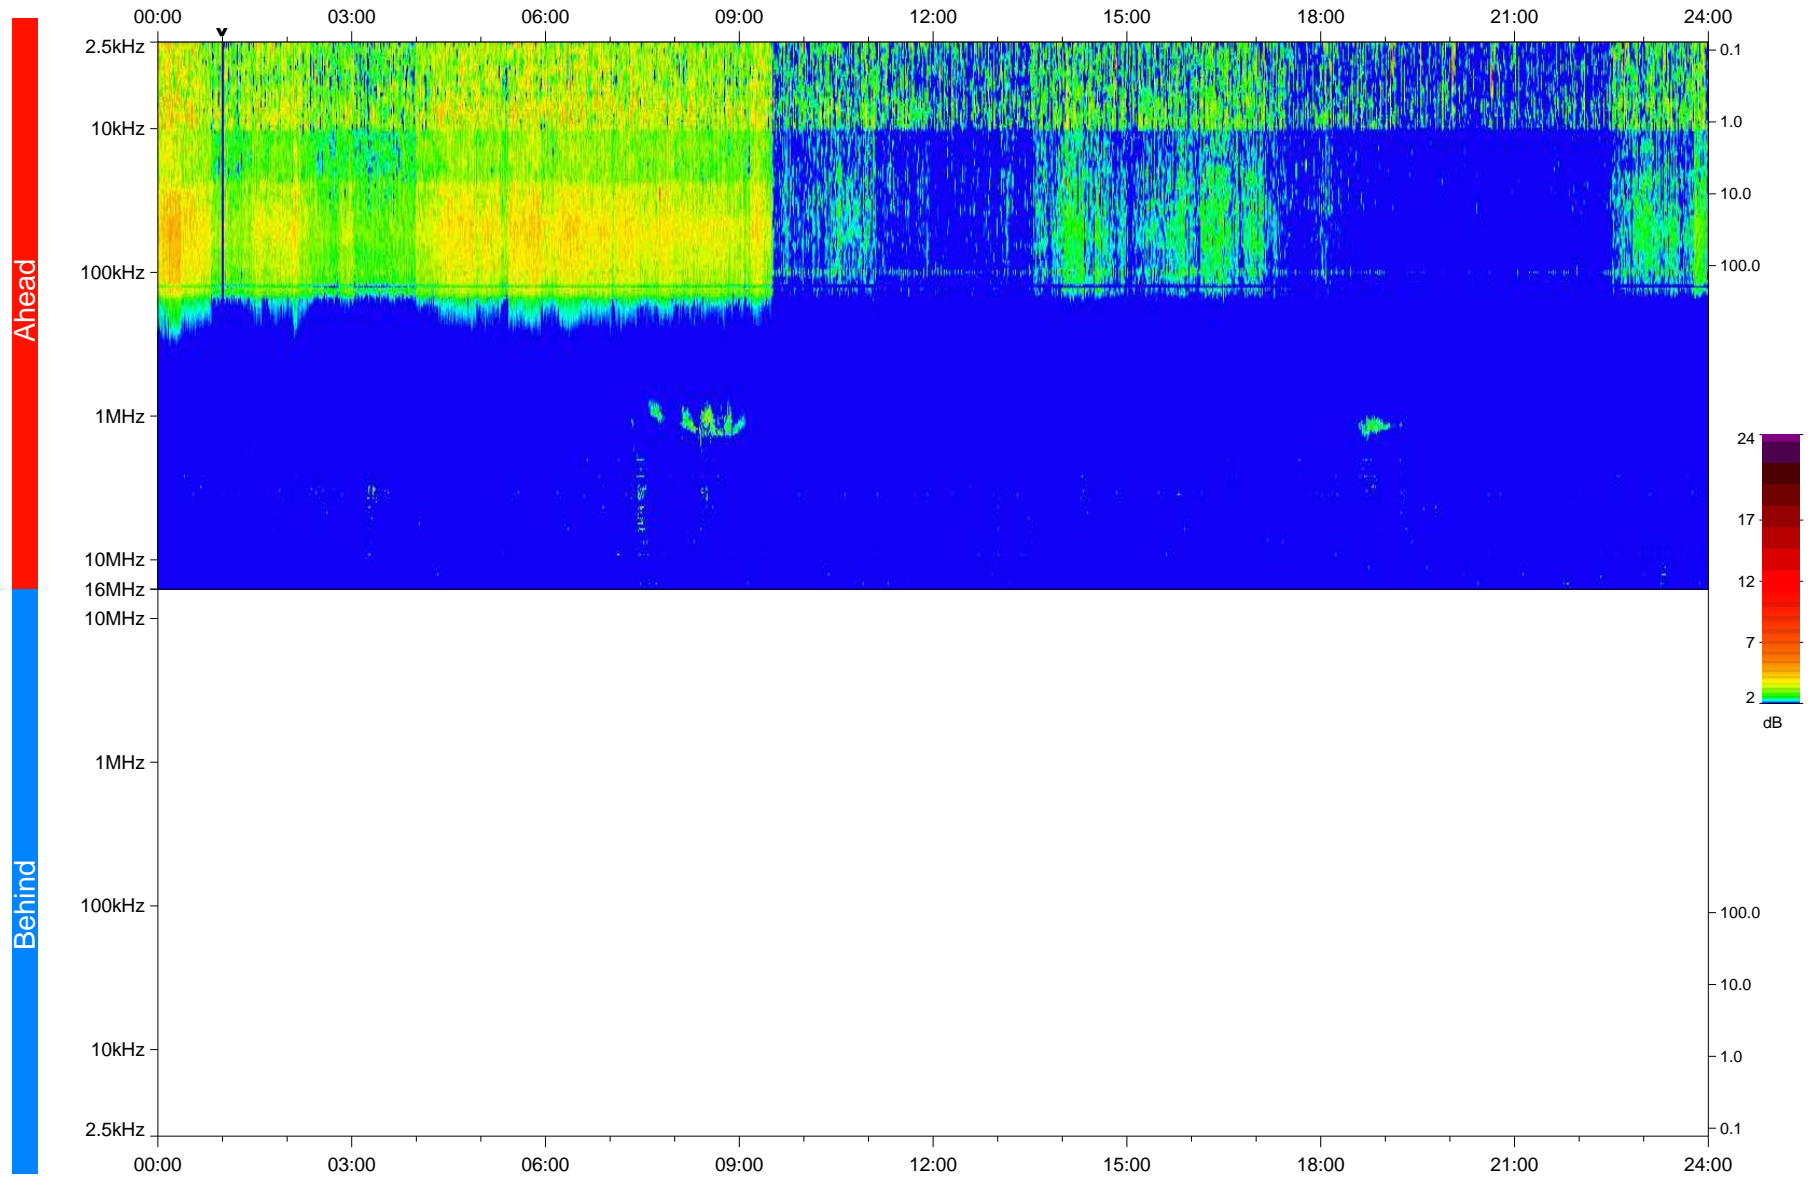

STEREO/WAVES Daily Summary - 28-Jun-2020 (DOY 180)

Ahead source file: swaves_ahead_2020_180_1_05.fin
Ahead PSE Angle: -69.7°

Behind PSE Angle: 62.6°
Behind source file: No STEREO-B data

Time (UTC)

file: stereo_swaves_daily-summary_color_20200628_v04
made by: space.umn.edu on macOS with IDL 8.8.2 on 2022-10-03 15:46:50, with TLib V945 / dynspec V311