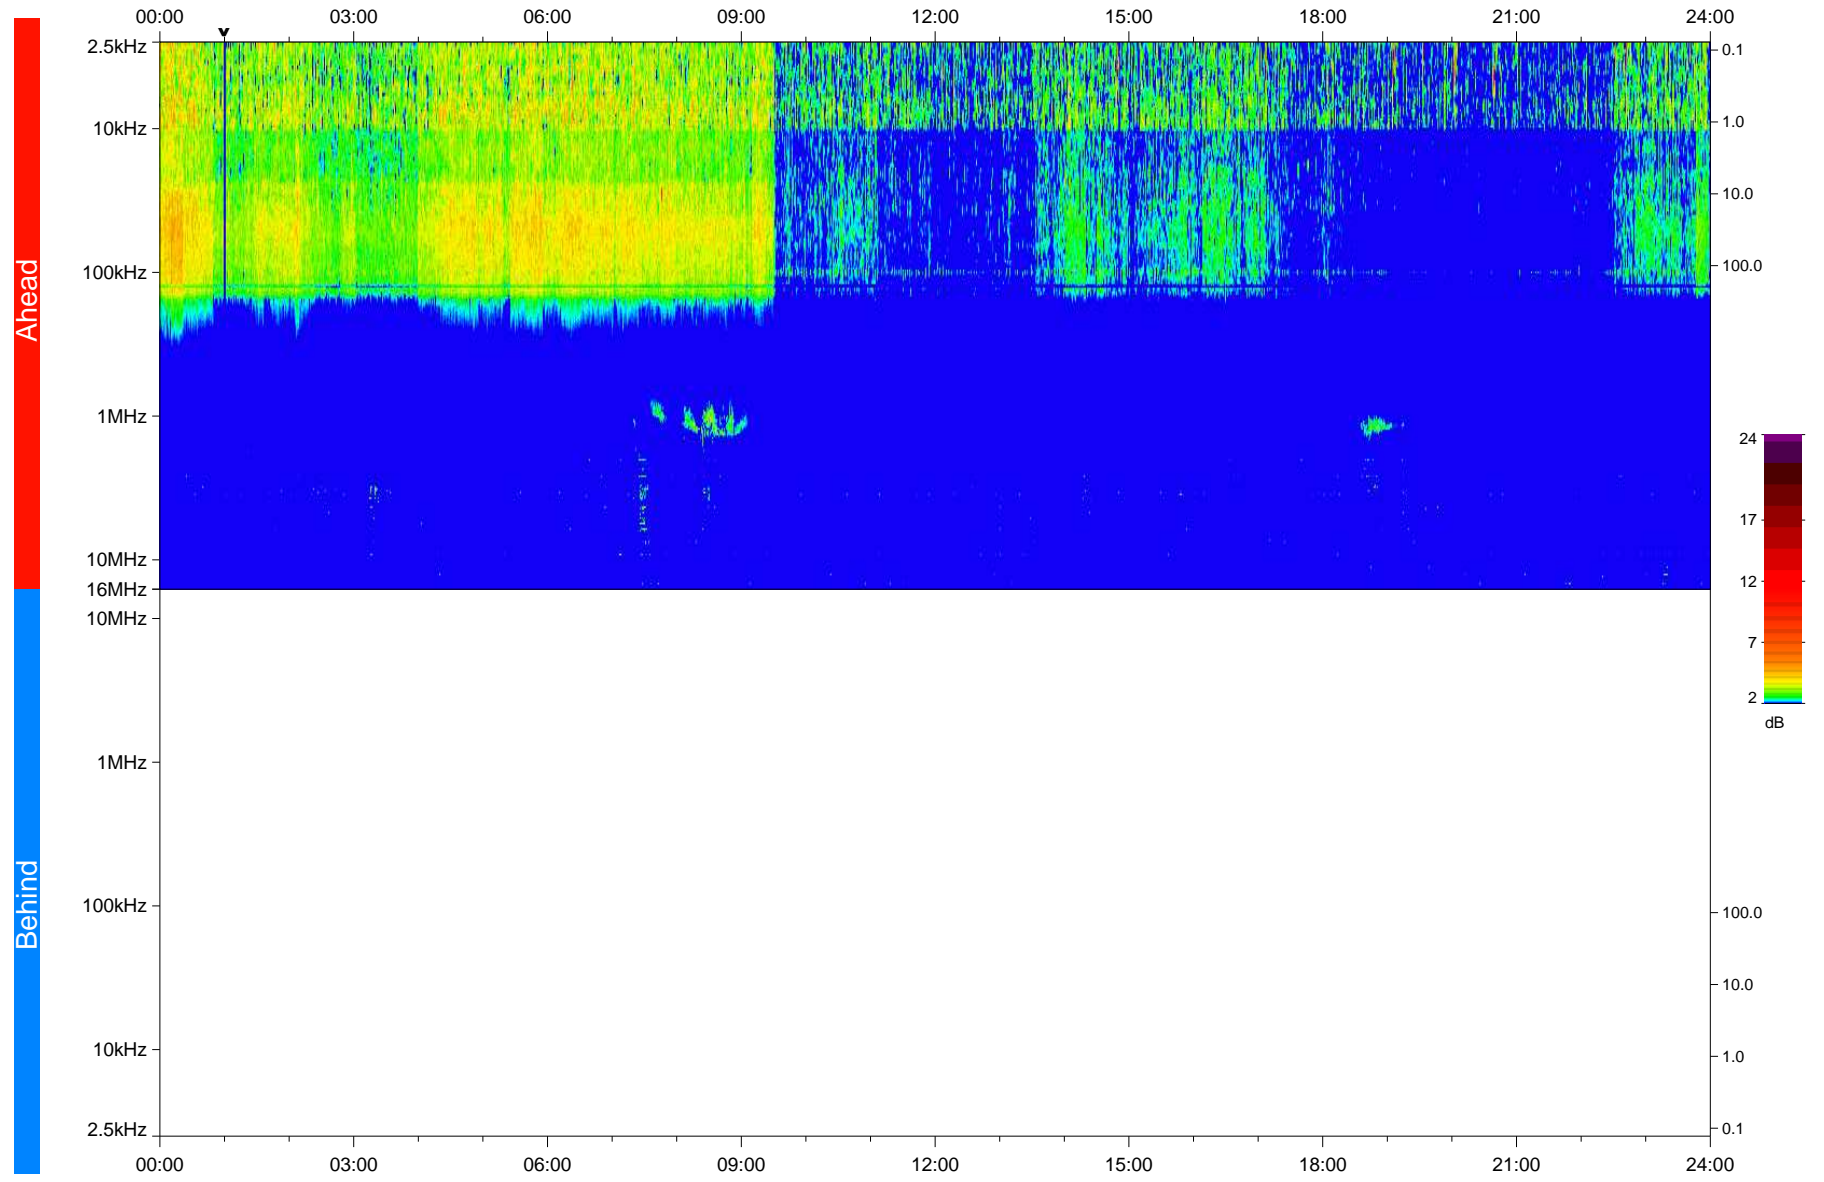

STEREO/WAVES Daily Summary - 28-Jun-2020 (DOY 180)

Ahead source file: swaves_ahead_2020_180_1_05.fin
Ahead PSE Angle: -69.7°

Behind PSE Angle: 62.6°
Behind source file: No STEREO-B data

Time (UTC)

file: stereo_swaves_daily-summary_color_20200628_v03
made by: space.umn.edu on macOS with IDL 8.8.2 on 2022-09-15 14:59:51, with TMatlab V945 / dynspec V311