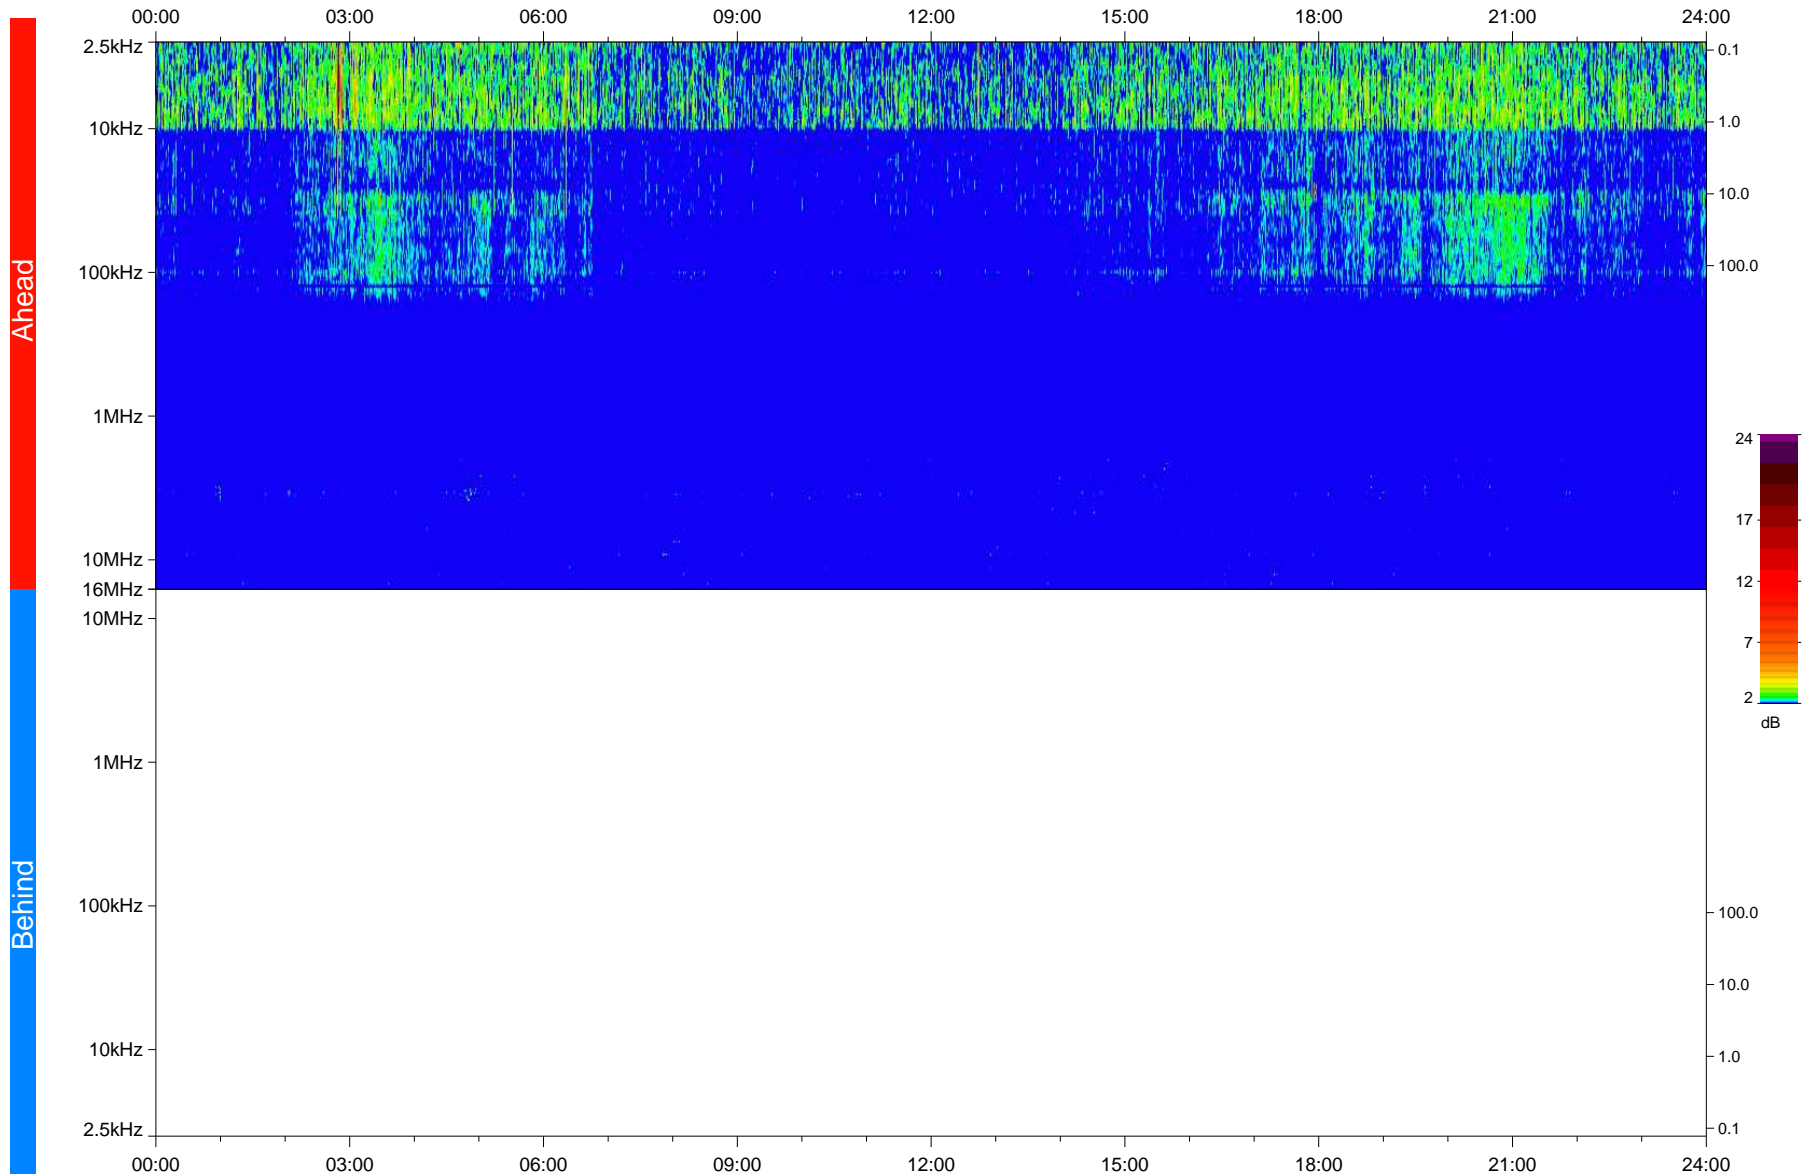

STEREO/WAVES Daily Summary - 27-Jun-2020 (DOY 179)

Ahead source file: swaves_ahead_2020_179_1_05.fin
Ahead PSE Angle: -69.7°

Behind PSE Angle: 62.8°
Behind source file: No STEREO-B data

Time (UTC)

file: stereo_swaves_daily-summary_color_20200627_v04
made by: space.umn.edu on macOS with IDL 8.8.2 on 2022-10-03 15:45:20, with TLib V945 / dynspec V311