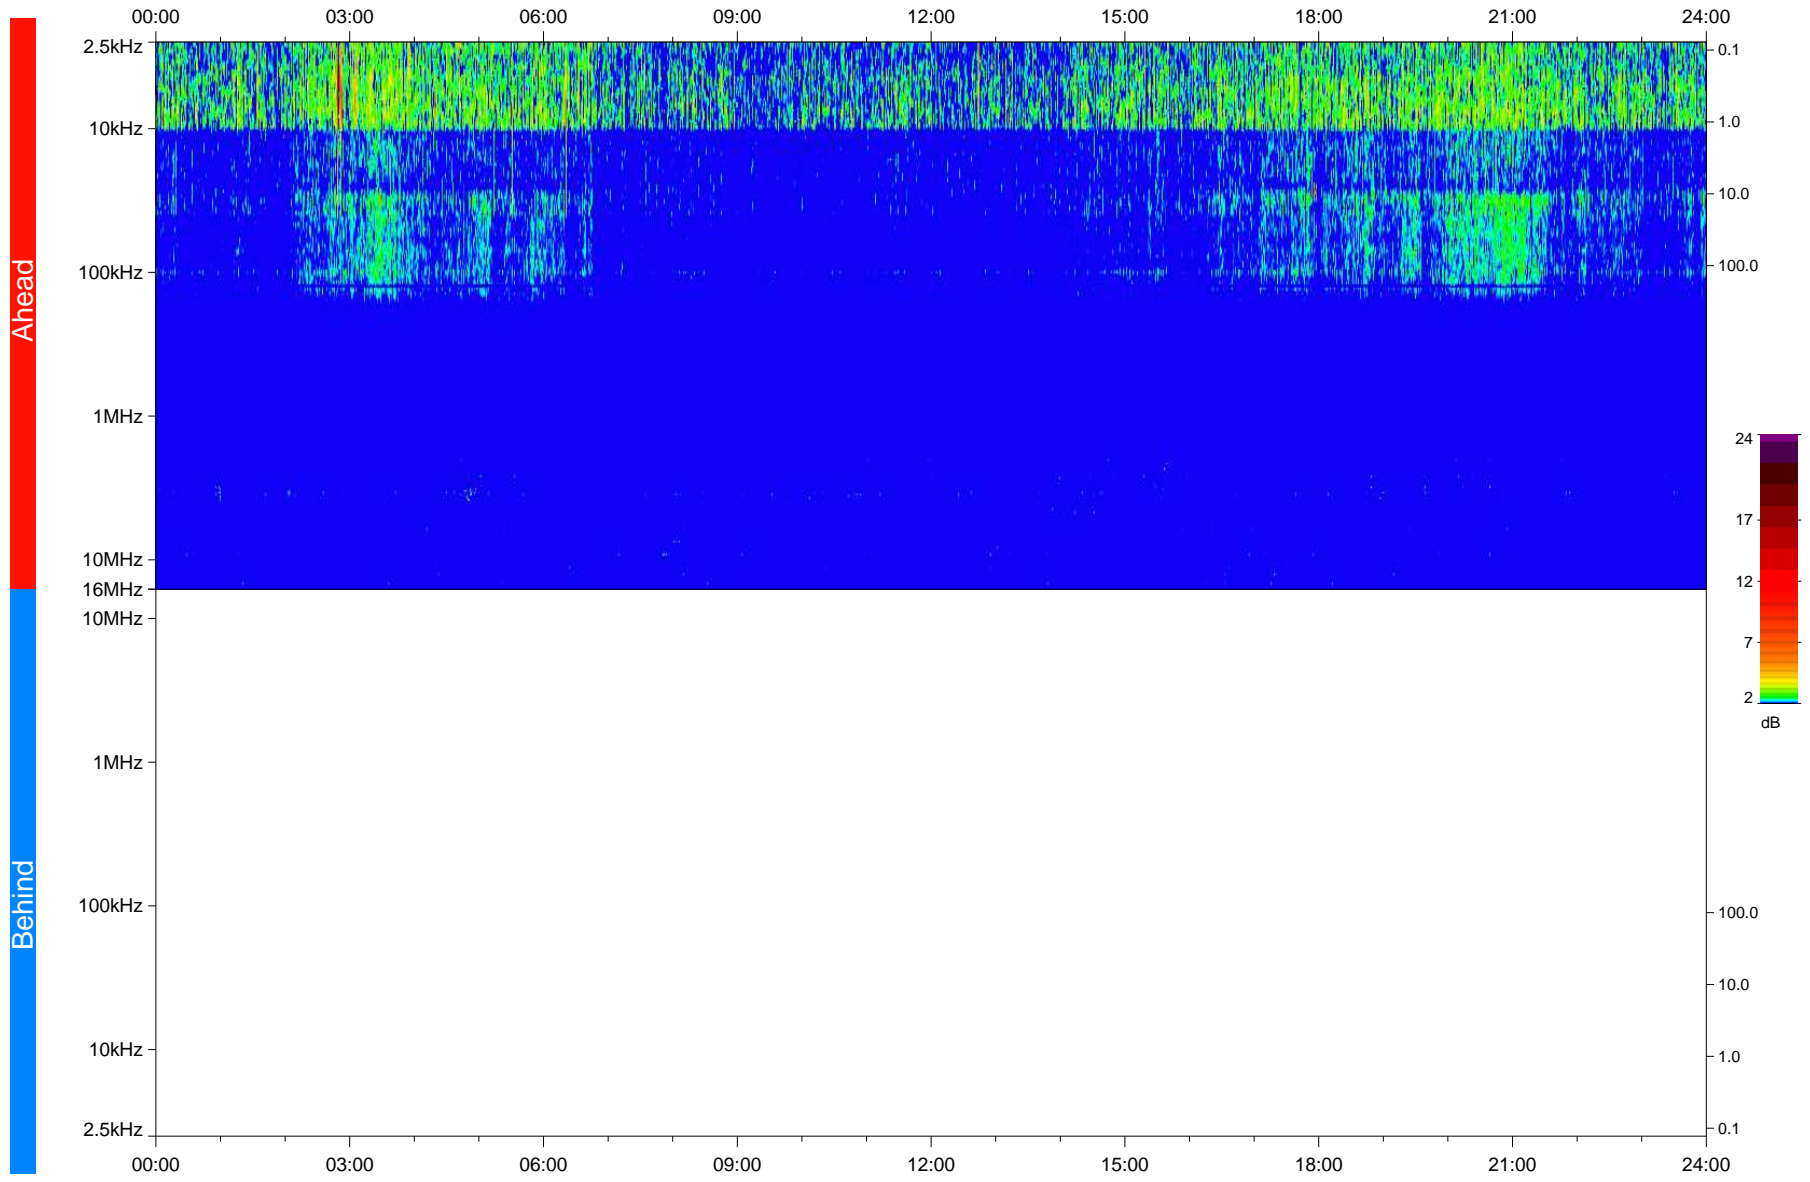

STEREO/WAVES Daily Summary - 27-Jun-2020 (DOY 179)

Ahead source file: swaves_ahead_2020_179_1_05.fin
Ahead PSE Angle: -69.7°

Behind PSE Angle: 62.8°
Behind source file: No STEREO-B data

Time (UTC)

file: stereo_swaves_daily-summary_color_20200627_v03
made by: space.umn.edu on macOS with IDL 8.8.2 on 2022-09-15 14:58:29, with TLib V945 / dynspec V311