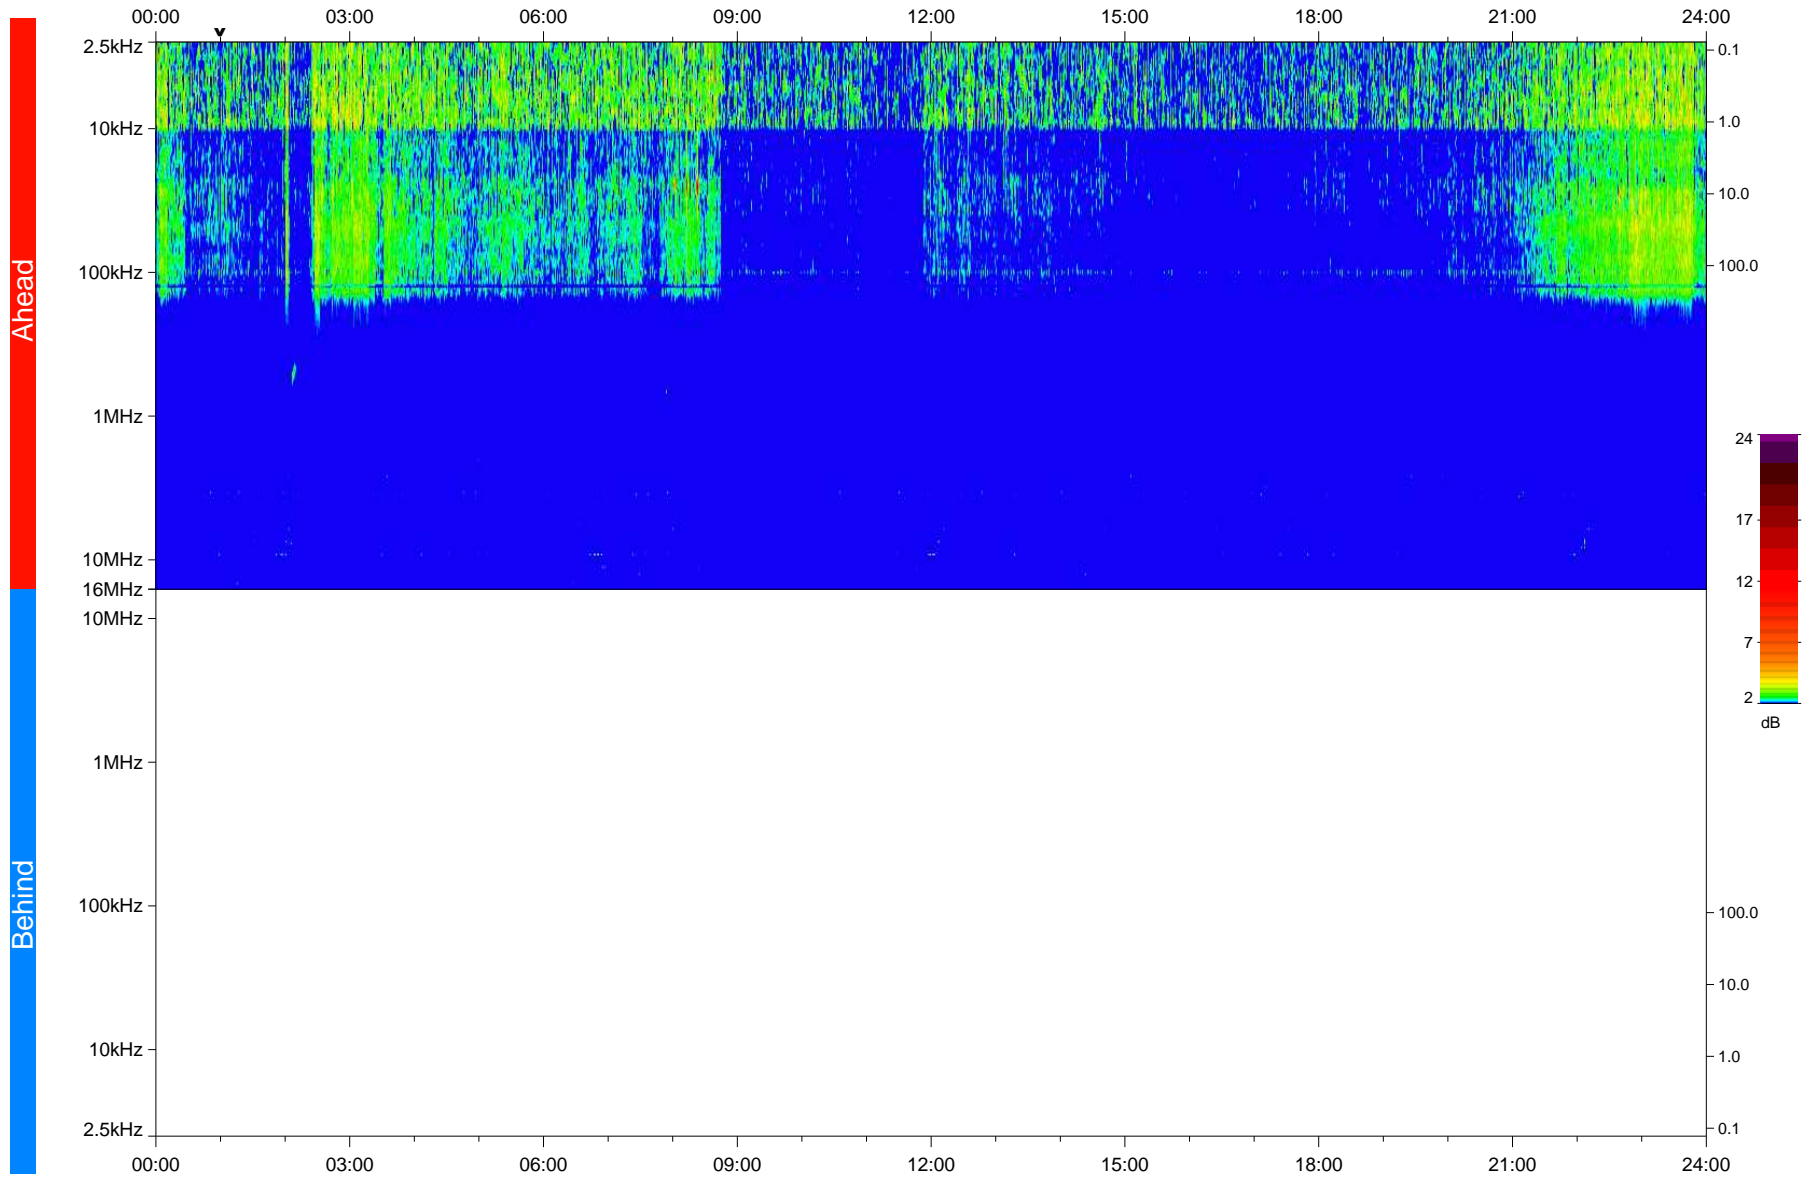

STEREO/WAVES Daily Summary - 26-Jun-2020 (DOY 178)

Ahead source file: swaves_ahead_2020_178_1_05.fin
Ahead PSE Angle: -69.9°

Behind PSE Angle: 62.8°
Behind source file: No STEREO-B data

Time (UTC)

file: stereo_swaves_daily-summary_color_20200626_v04
made by: space.umn.edu on macOS with IDL 8.8.2 on 2022-10-03 15:43:50, with TLib V945 / dynspec V311