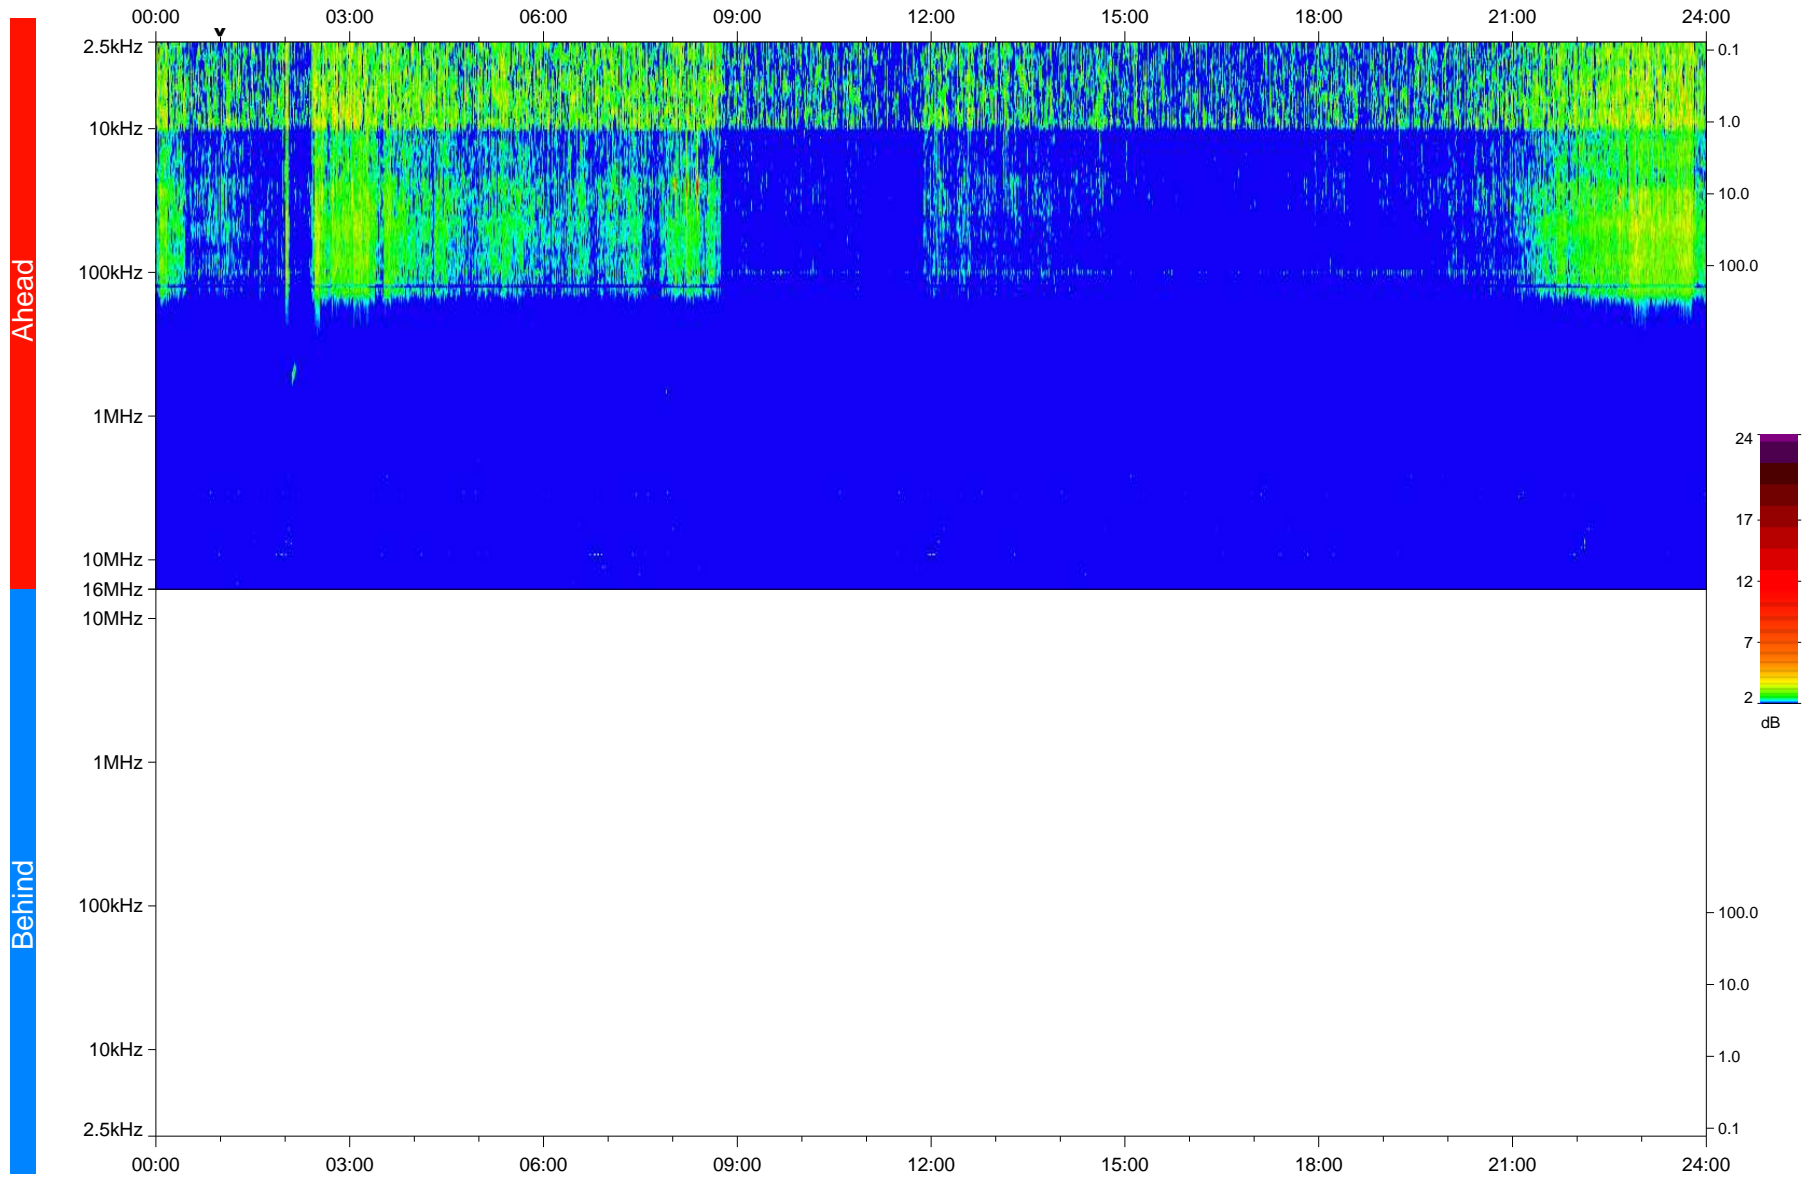

STEREO/WAVES Daily Summary - 26-Jun-2020 (DOY 178)

Ahead source file: swaves_ahead_2020_178_1_05.fin
Ahead PSE Angle: -69.9°

Behind PSE Angle: 62.8°
Behind source file: No STEREO-B data

Time (UTC)

file: stereo_swaves_daily-summary_color_20200626_v03
made by: space.umn.edu on macOS with IDL 8.8.2 on 2022-09-15 14:57:07, with TLib V945 / dynspec V311