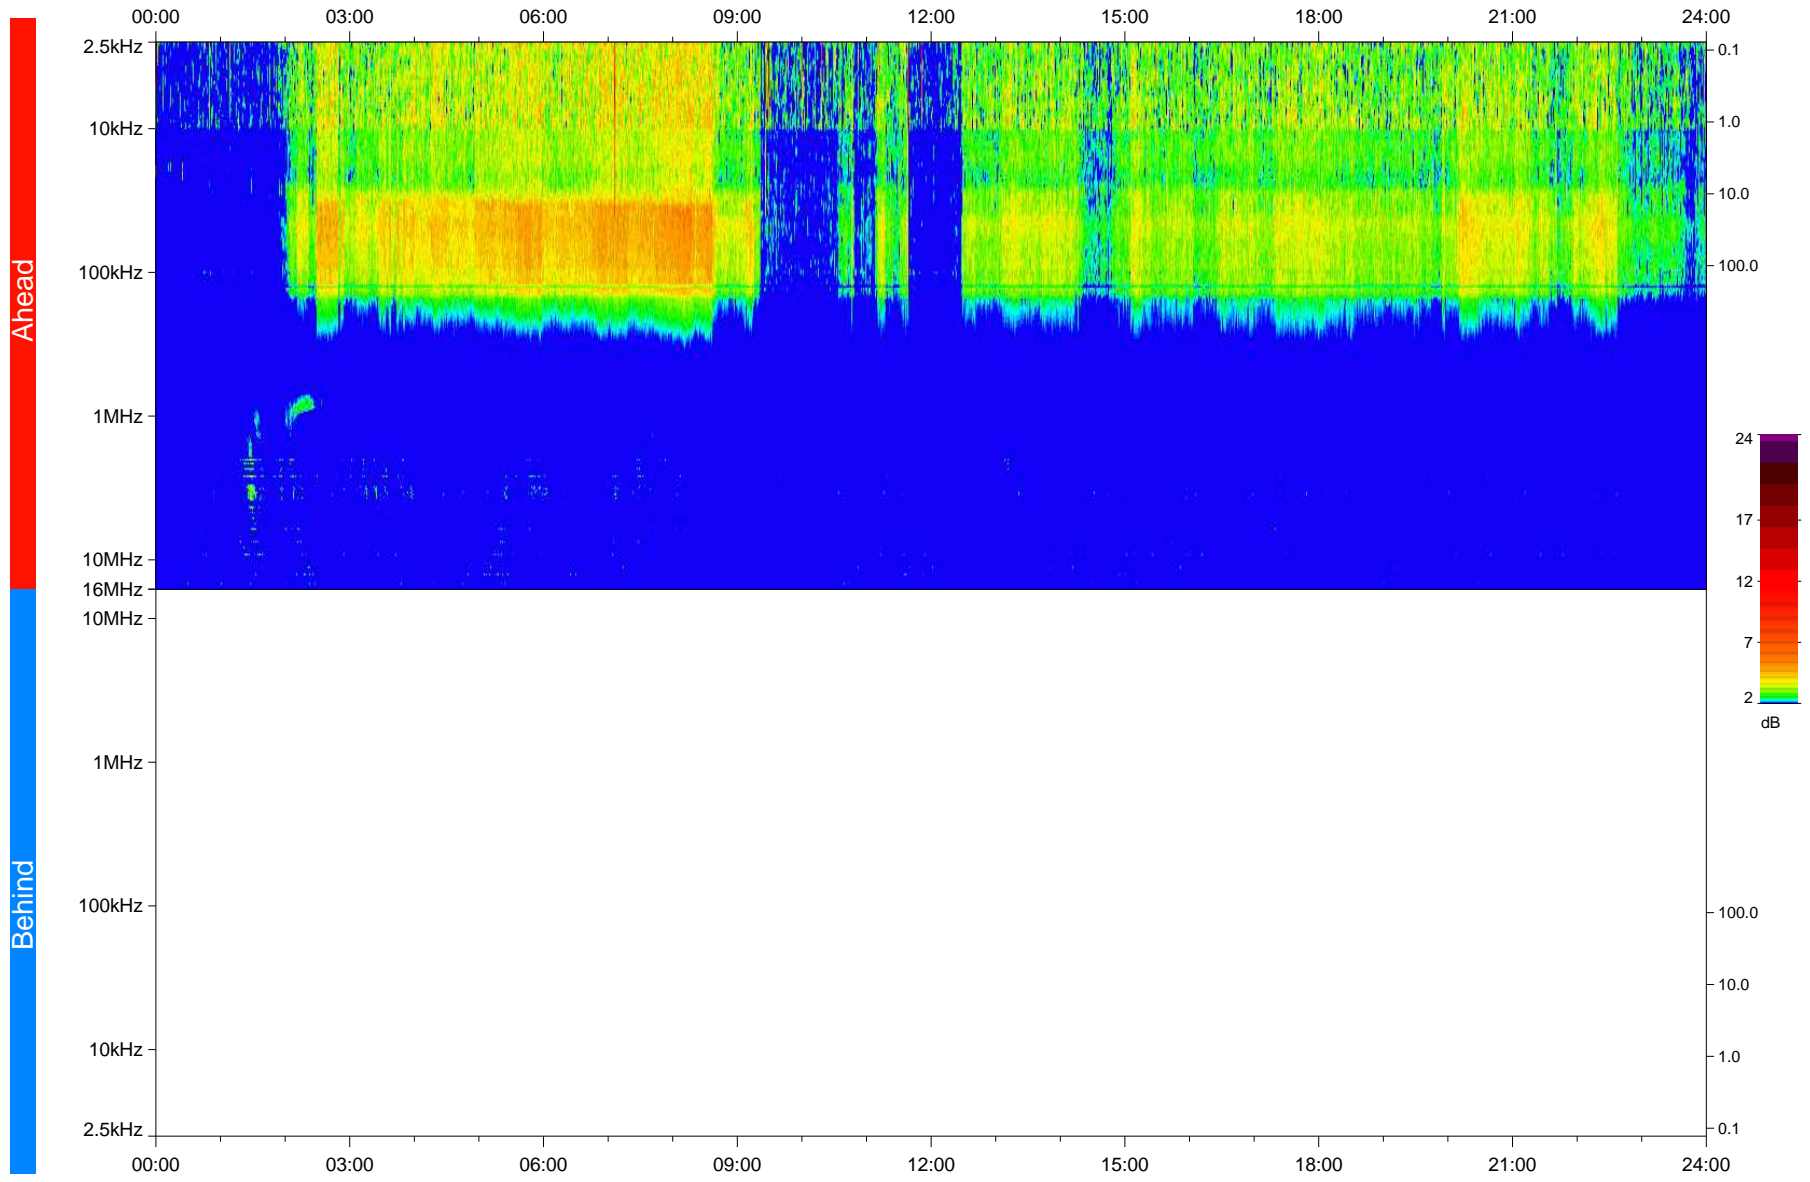

# STEREO/WAVES Daily Summary - 25-Jun-2020 (DOY 177)

Ahead source file: swaves\_ahead\_2020\_177\_1\_05.fin  
Ahead PSE Angle: -69.9°

Behind PSE Angle: 62.9°  
Behind source file: No STEREO-B data

Time (UTC)

file: stereo\_swaves\_daily-summary\_color\_20200625\_v04  
made by: space.umn.edu on macOS with IDL 8.8.2 on 2022-10-03 15:42:21, with TLib V945 / dynspec V311