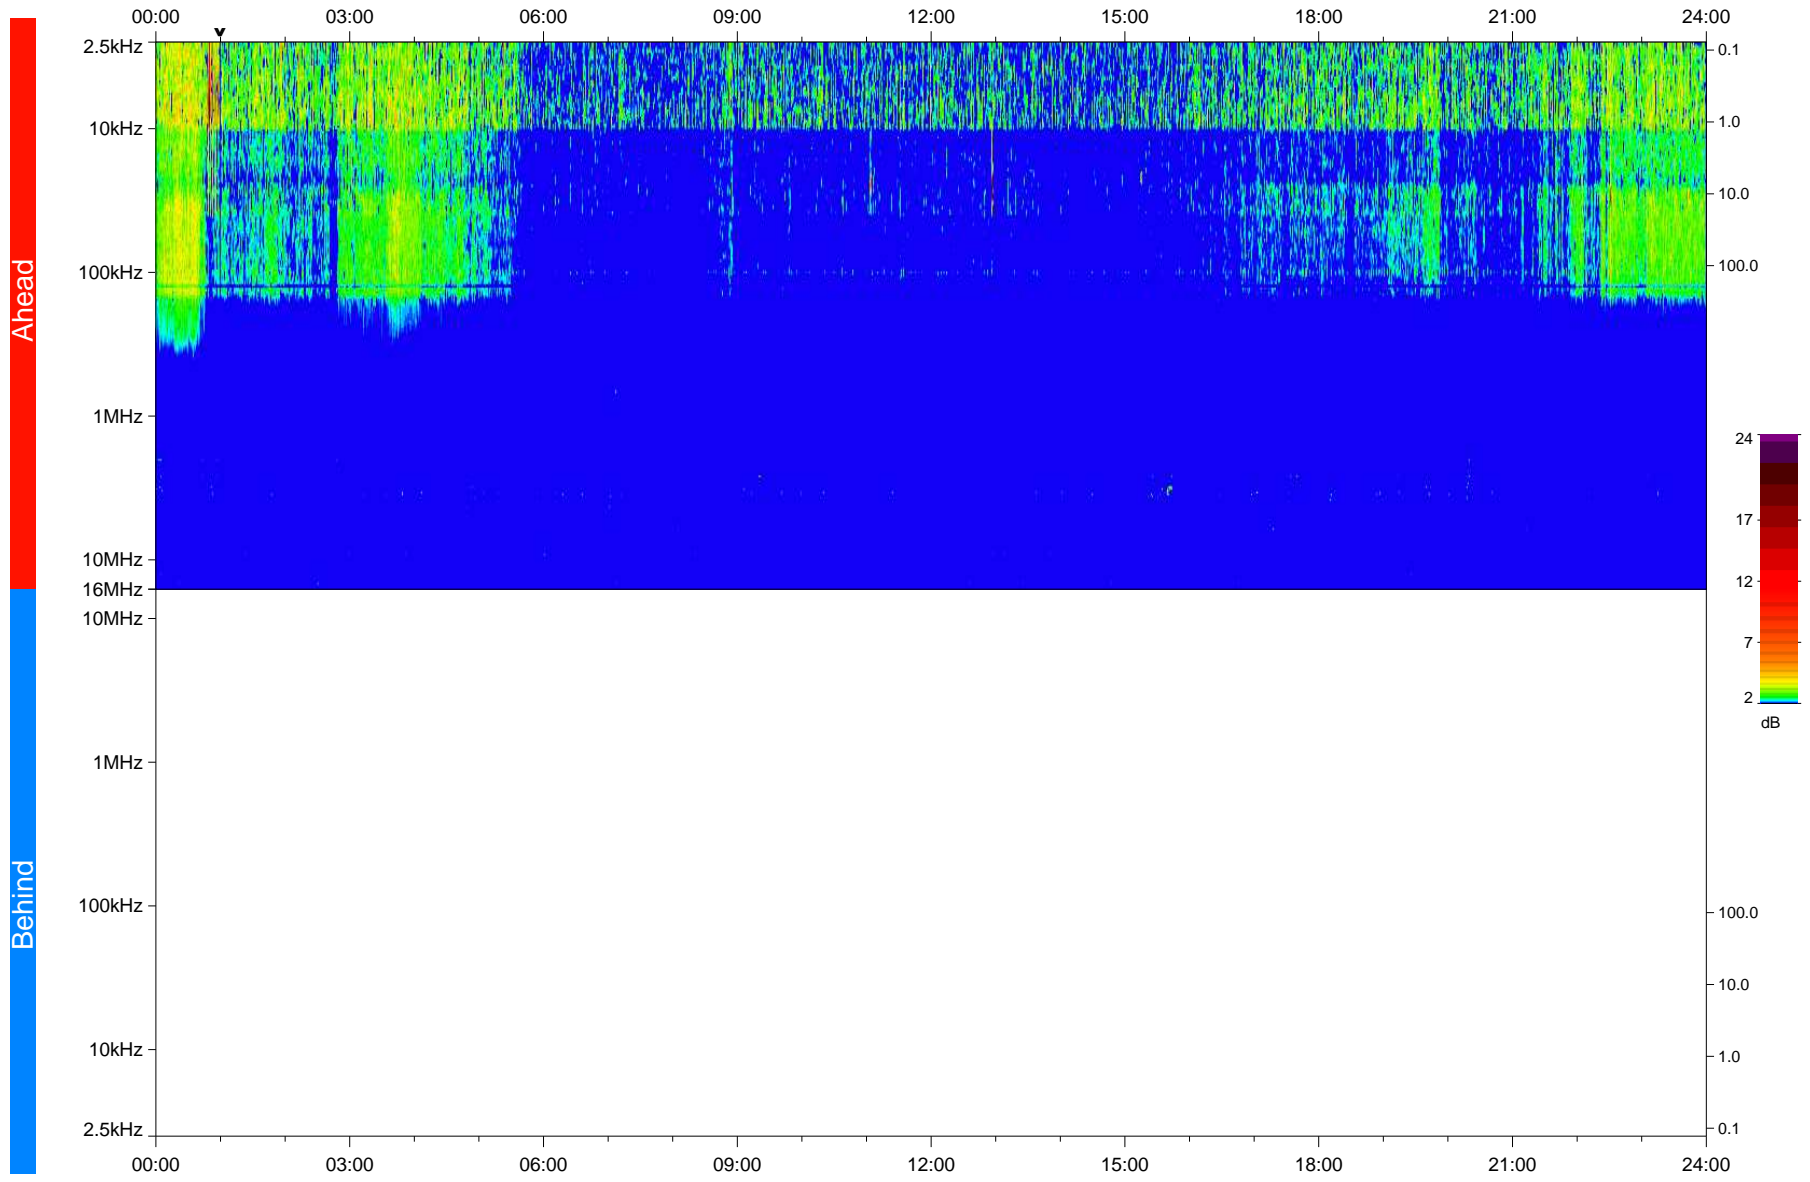

# STEREO/WAVES Daily Summary - 20-Jun-2020 (DOY 172)

Ahead source file: swaves\_ahead\_2020\_172\_1\_05.fin  
Ahead PSE Angle: -70.3°

Behind PSE Angle: 63.4°  
Behind source file: No STEREO-B data

Time (UTC)

file: stereo\_swaves\_daily-summary\_color\_20200620\_v04  
made by: space.umn.edu on macOS with IDL 8.8.2 on 2022-10-03 15:34:51, with TLib V945 / dynspec V311