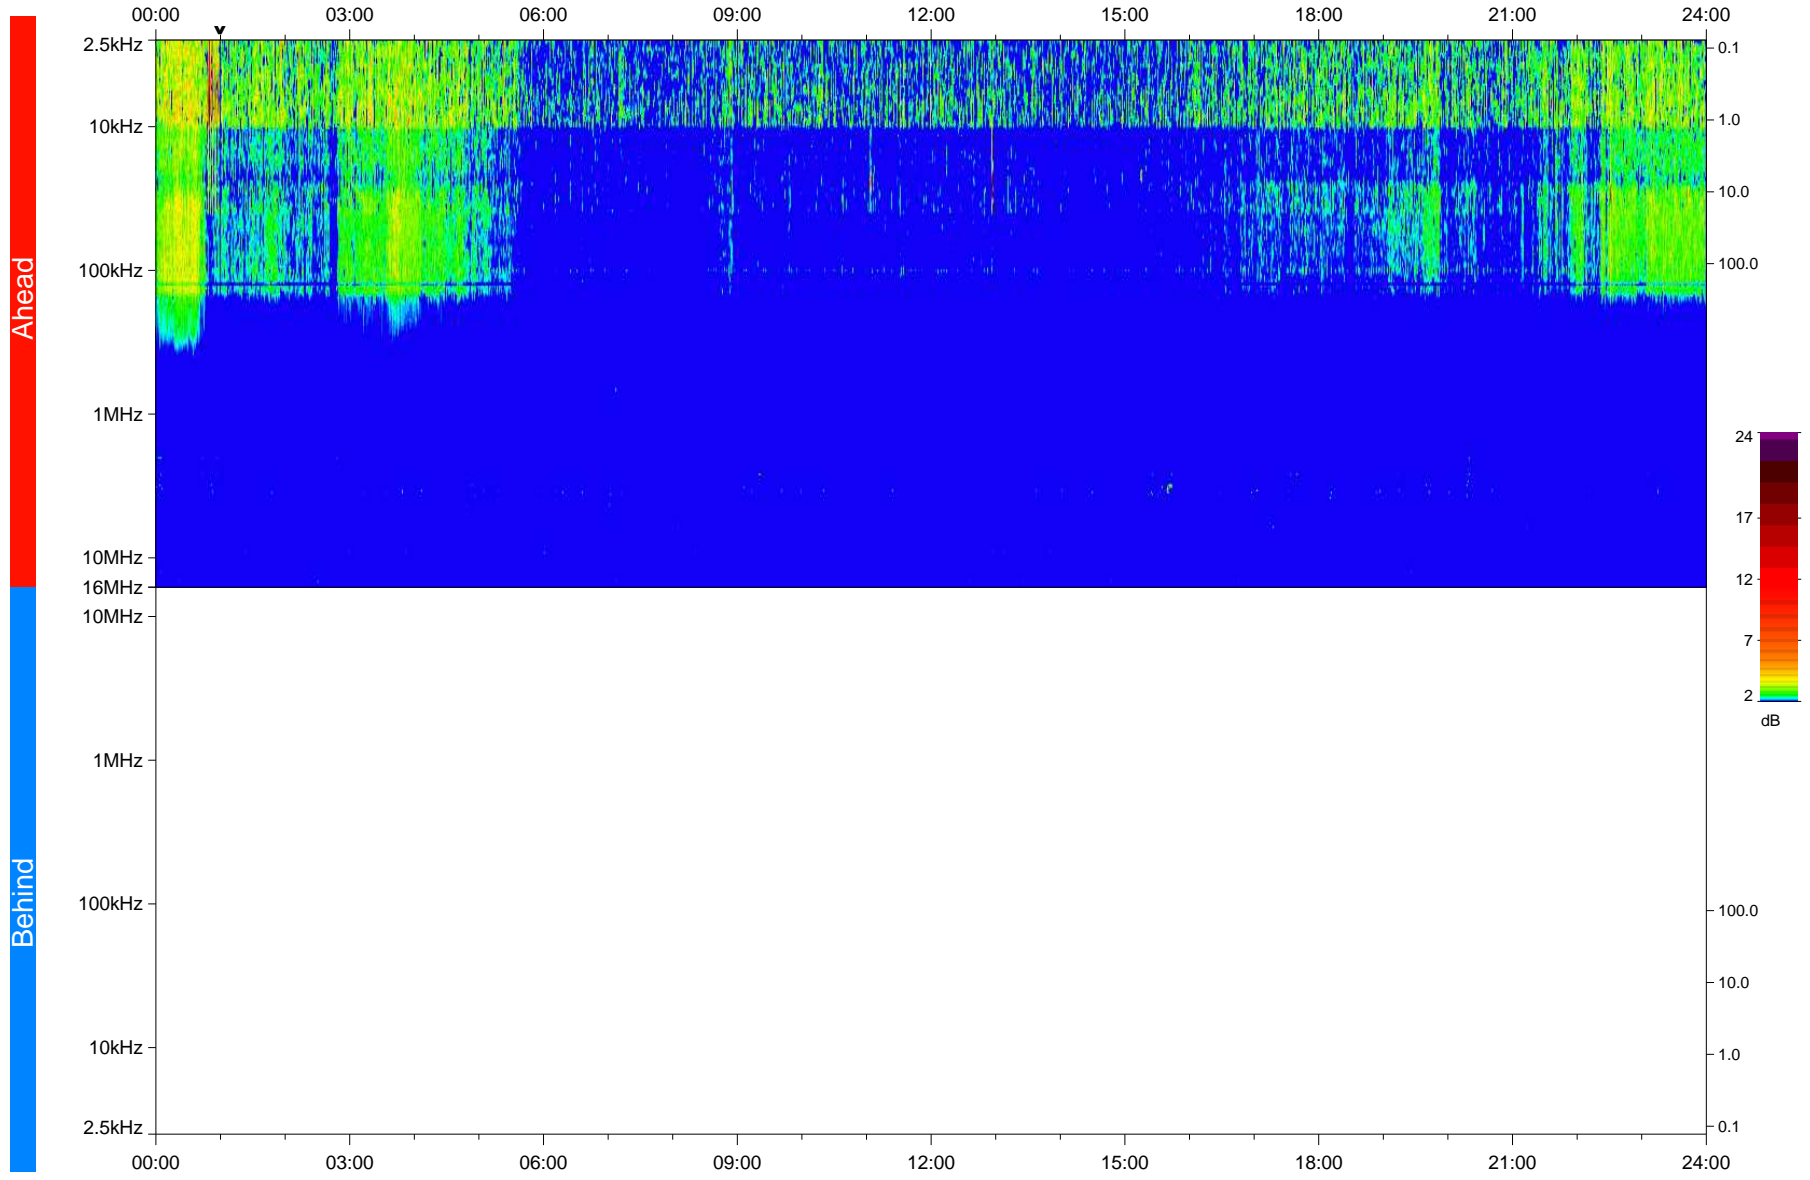

# STEREO/WAVES Daily Summary - 20-Jun-2020 (DOY 172)

Ahead source file: swaves\_ahead\_2020\_172\_1\_05.fin  
Ahead PSE Angle: -70.3°

Behind PSE Angle: 63.4°  
Behind source file: No STEREO-B data

Time (UTC)

file: stereo\_swaves\_daily-summary\_color\_20200620\_v03  
made by: space.umn.edu on macOS with IDL 8.8.2 on 2022-09-15 14:48:55, with TLib V945 / dynspec V311