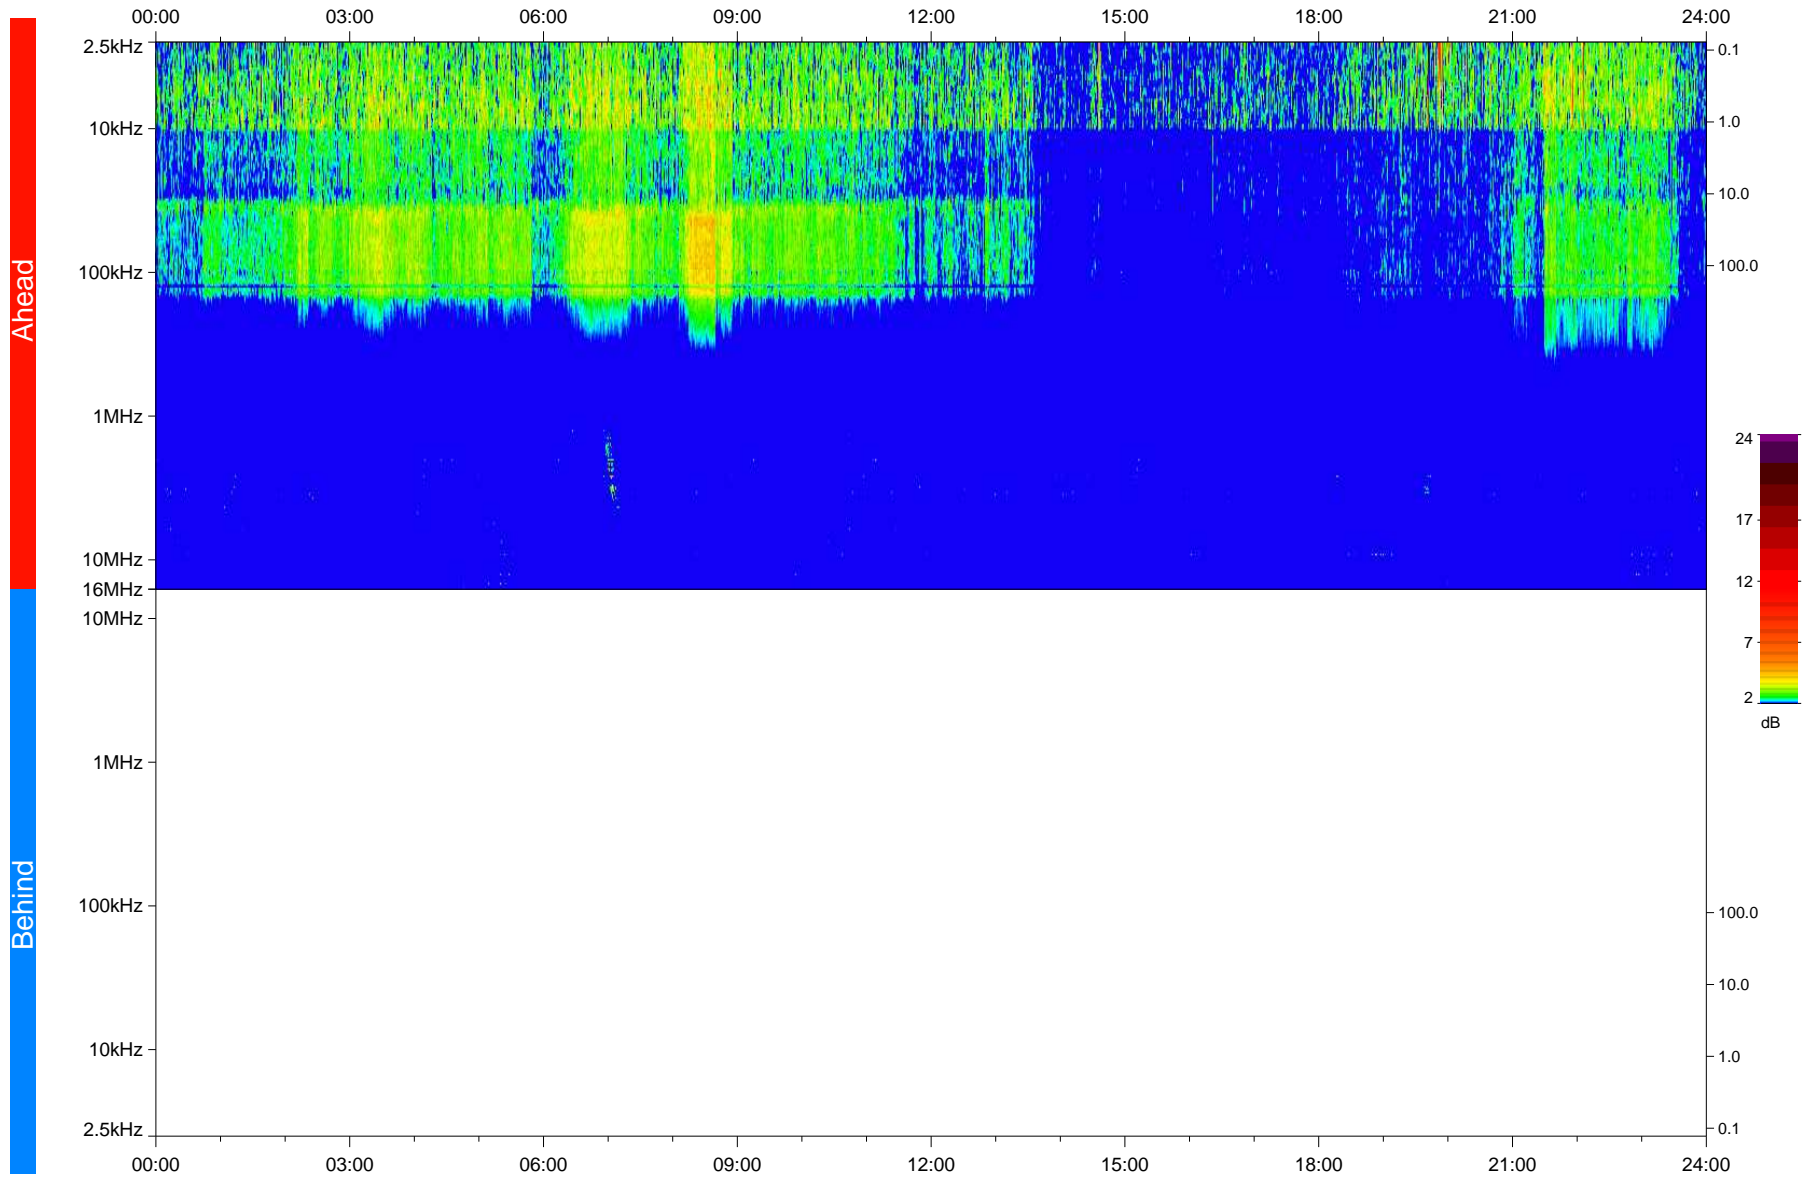

# STEREO/WAVES Daily Summary - 19-Jun-2020 (DOY 171)

Ahead source file: swaves\_ahead\_2020\_171\_1\_05.fin  
Ahead PSE Angle: -70.5°

Behind PSE Angle: 63.5°  
Behind source file: No STEREO-B data

Time (UTC)

file: stereo\_swaves\_daily-summary\_color\_20200619\_v03  
made by: space.umn.edu on macOS with IDL 8.8.2 on 2022-09-15 14:47:34, with TMLib V945 / dynspec V311