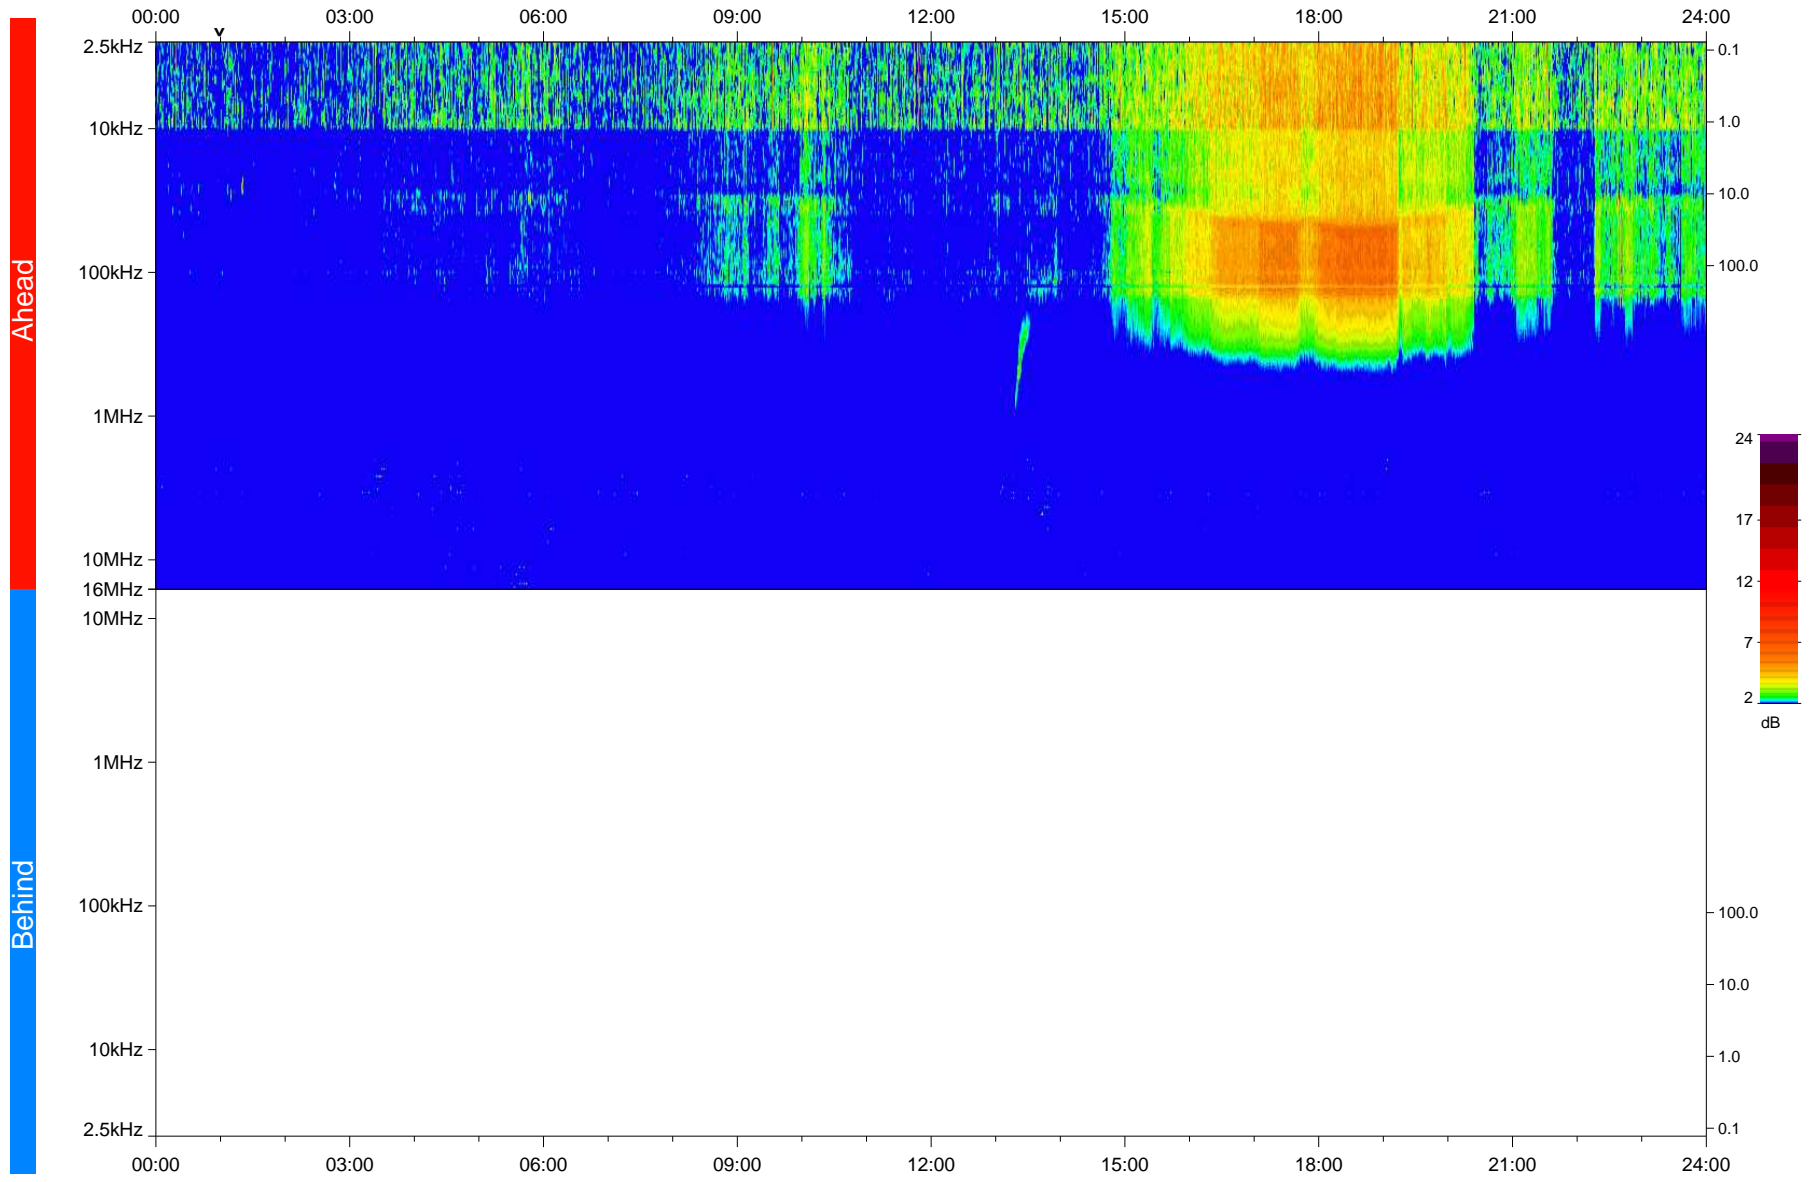

STEREO/WAVES Daily Summary - 18-Jun-2020 (DOY 170)

Ahead source file: swaves_ahead_2020_170_1_05.fin
Ahead PSE Angle: -70.5°

Behind PSE Angle: 63.6°
Behind source file: No STEREO-B data

Time (UTC)

file: stereo_swaves_daily-summary_color_20200618_v03
made by: space.umn.edu on macOS with IDL 8.8.2 on 2022-09-15 14:46:11, with TLib V945 / dynspec V311