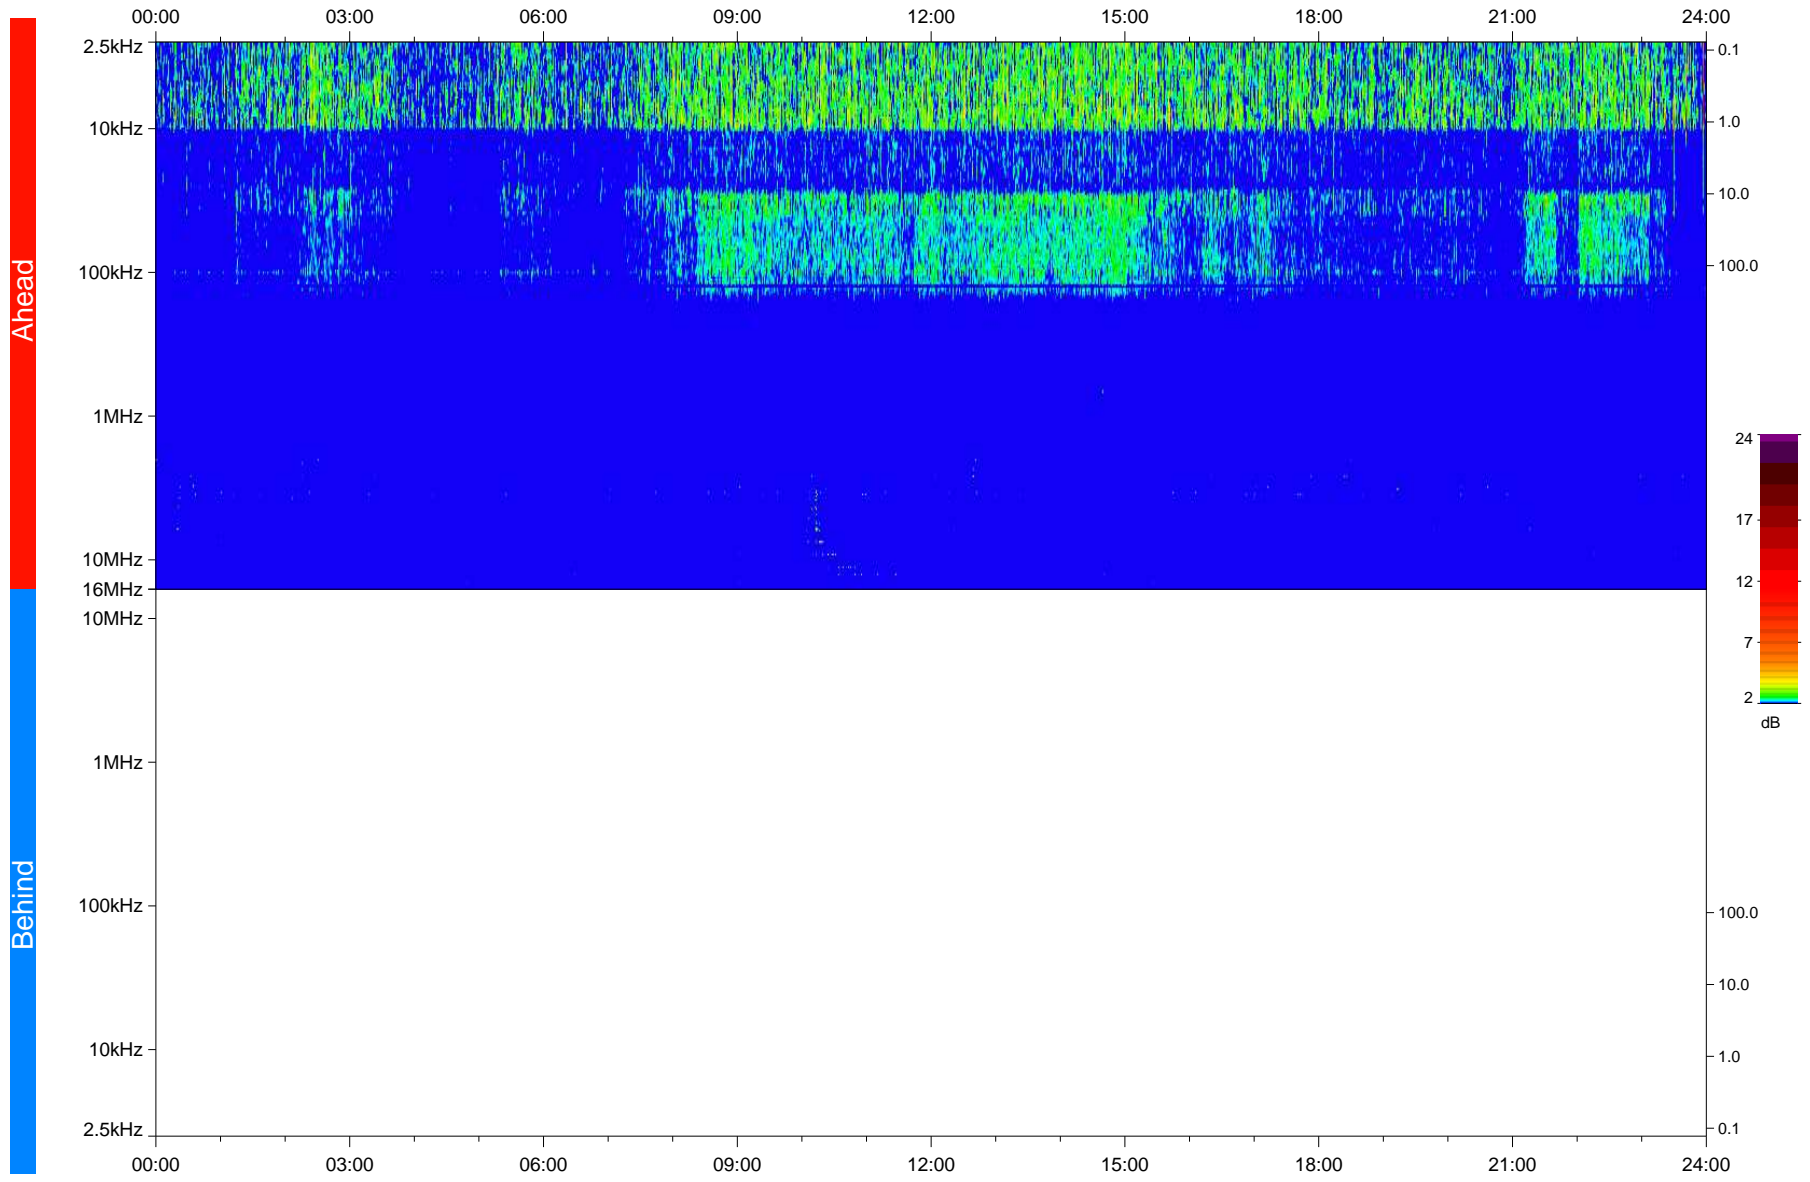

# STEREO/WAVES Daily Summary - 17-Jun-2020 (DOY 169)

Ahead source file: swaves\_ahead\_2020\_169\_1\_05.fin  
Ahead PSE Angle: -70.7°

Behind PSE Angle: 63.6°  
Behind source file: No STEREO-B data

Time (UTC)

file: stereo\_swaves\_daily-summary\_color\_20200617\_v04  
made by: space.umn.edu on macOS with IDL 8.8.2 on 2022-10-03 15:30:21, with TLib V945 / dynspec V311