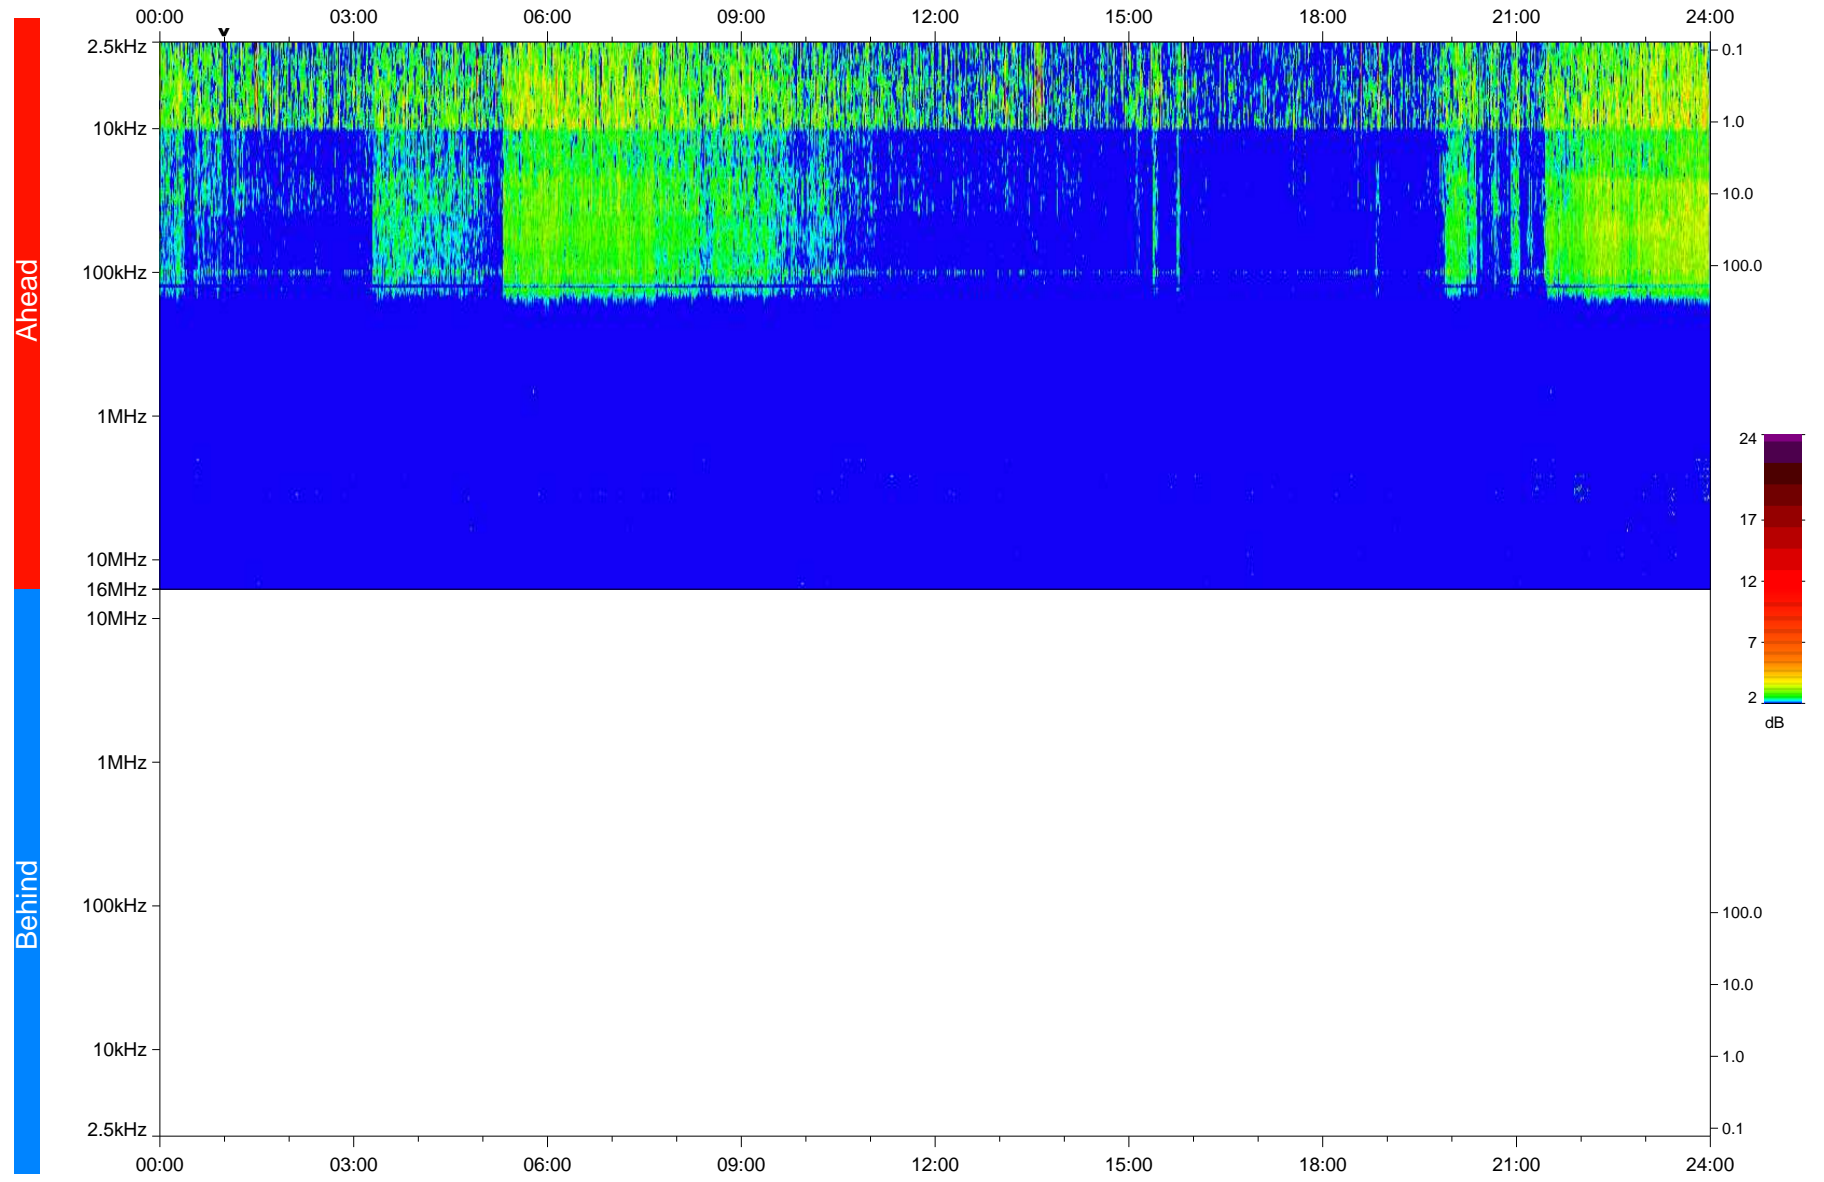

# STEREO/WAVES Daily Summary - 16-Jun-2020 (DOY 168)

Ahead source file: swaves\_ahead\_2020\_168\_1\_05.fin  
Ahead PSE Angle: -70.7°

Behind PSE Angle: 63.8°  
Behind source file: No STEREO-B data

Time (UTC)

file: stereo\_swaves\_daily-summary\_color\_20200616\_v04  
made by: space.umn.edu on macOS with IDL 8.8.2 on 2022-10-03 15:28:50, with TLib V945 / dynspec V311