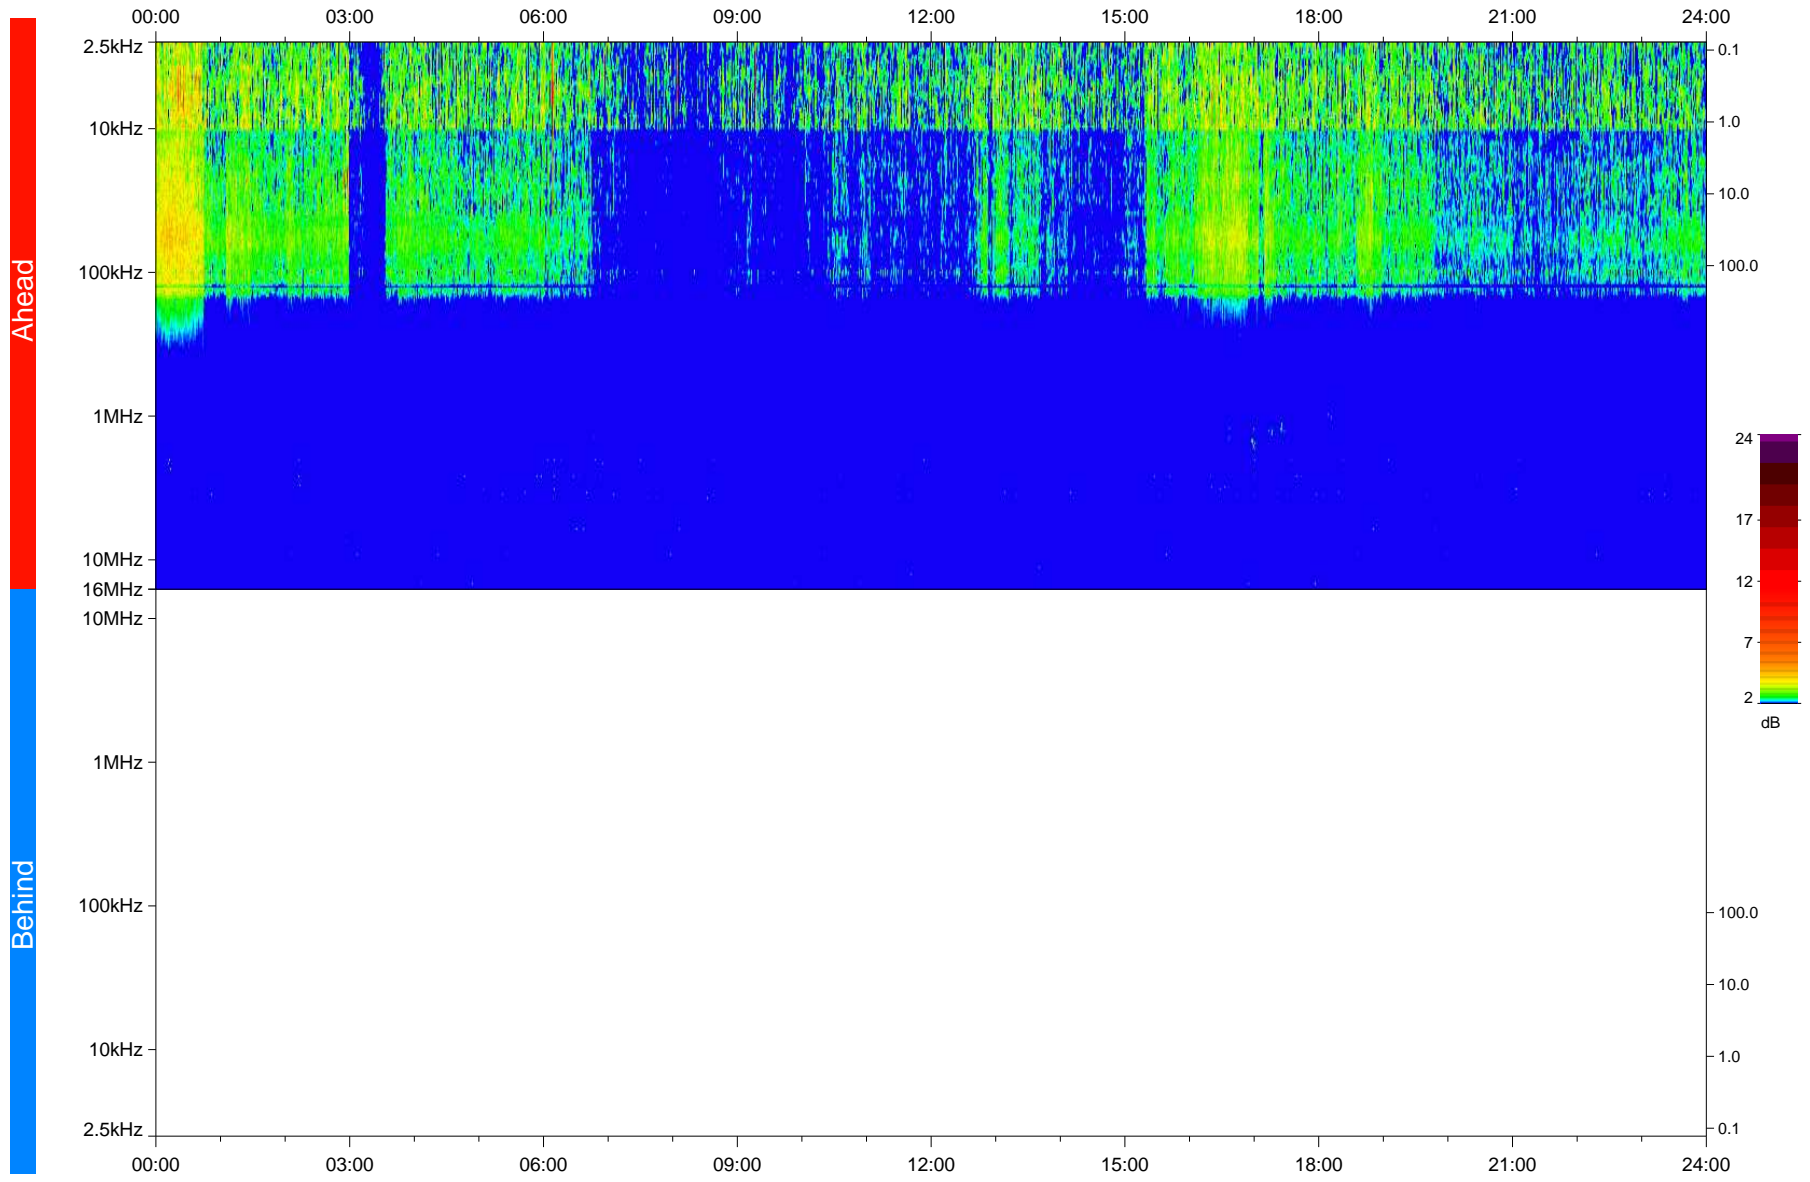

# STEREO/WAVES Daily Summary - 15-Jun-2020 (DOY 167)

Ahead source file: swaves\_ahead\_2020\_167\_1\_05.fin  
Ahead PSE Angle: -70.8°

Behind PSE Angle: 63.8°  
Behind source file: No STEREO-B data

Time (UTC)

file: stereo\_swaves\_daily-summary\_color\_20200615\_v04  
made by: space.umn.edu on macOS with IDL 8.8.2 on 2022-10-03 15:27:20, with TLib V945 / dynspec V311