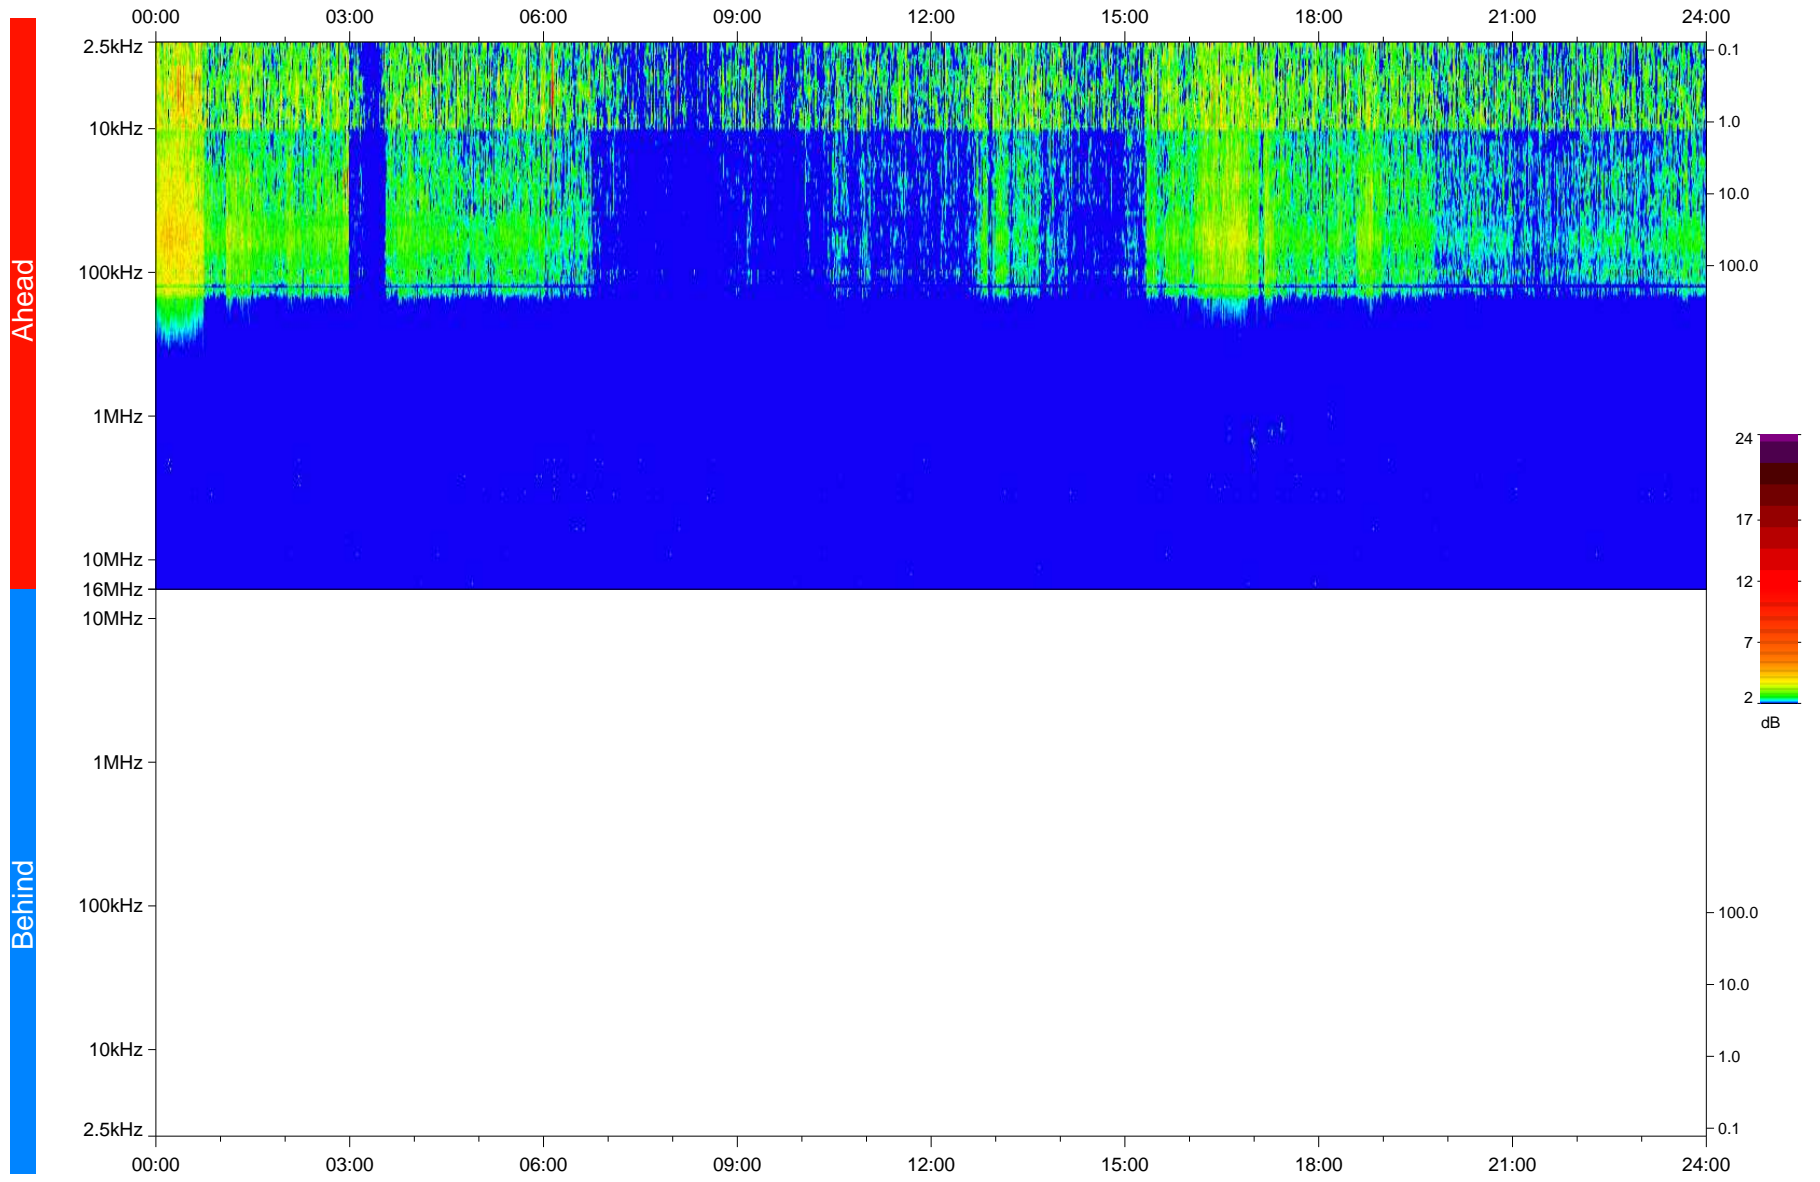

STEREO/WAVES Daily Summary - 15-Jun-2020 (DOY 167)

Ahead source file: swaves_ahead_2020_167_1_05.fin
Ahead PSE Angle: -70.8°

Behind PSE Angle: 63.8°
Behind source file: No STEREO-B data

Time (UTC)

file: stereo_swaves_daily-summary_color_20200615_v03
made by: space.umn.edu on macOS with IDL 8.8.2 on 2022-09-15 14:42:05, with TMLib V945 / dynspec V311