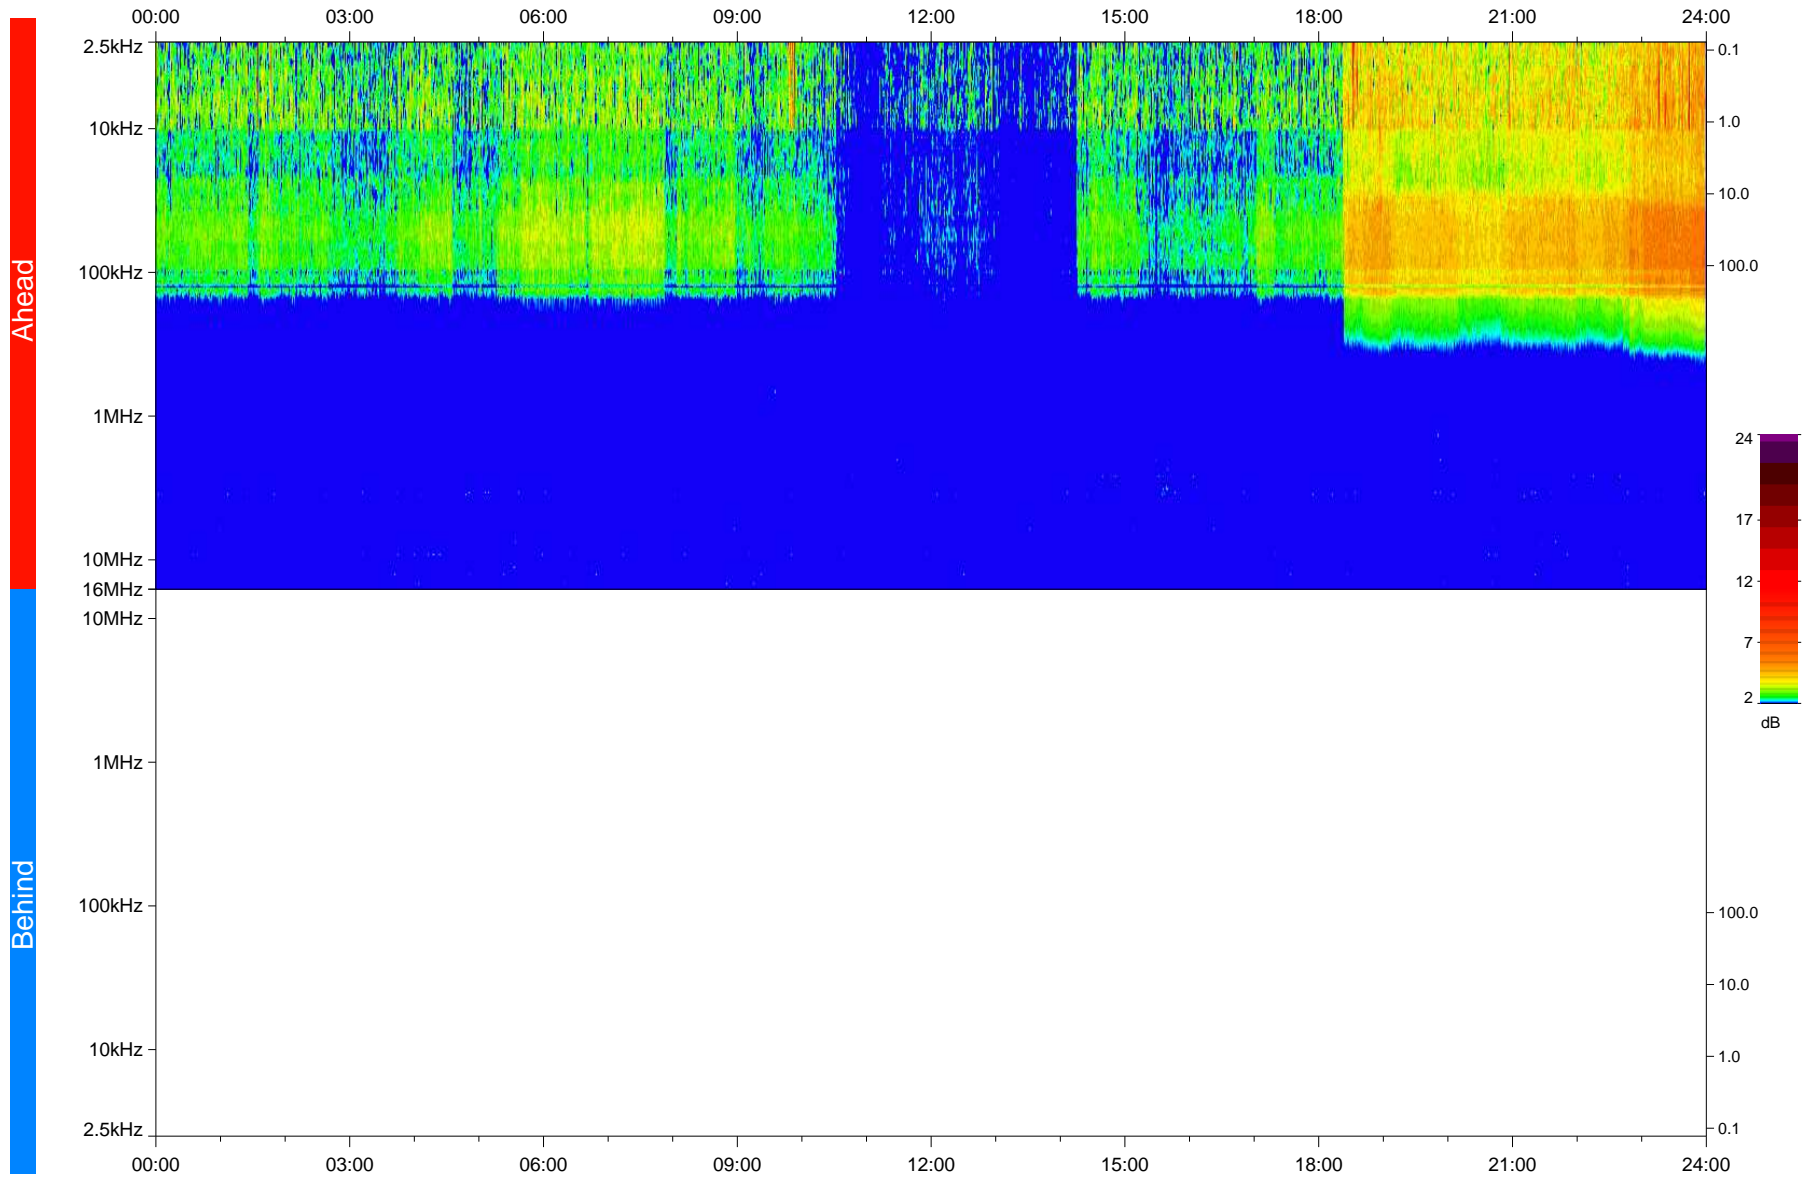

# STEREO/WAVES Daily Summary - 13-Jun-2020 (DOY 165)

Ahead source file: swaves\_ahead\_2020\_165\_1\_05.fin  
Ahead PSE Angle: -71.0°

Behind PSE Angle: 64.0°  
Behind source file: No STEREO-B data

Time (UTC)

file: stereo\_swaves\_daily-summary\_color\_20200613\_v03  
made by: space.umn.edu on macOS with IDL 8.8.2 on 2022-09-15 14:39:19, with TLib V945 / dynspec V311