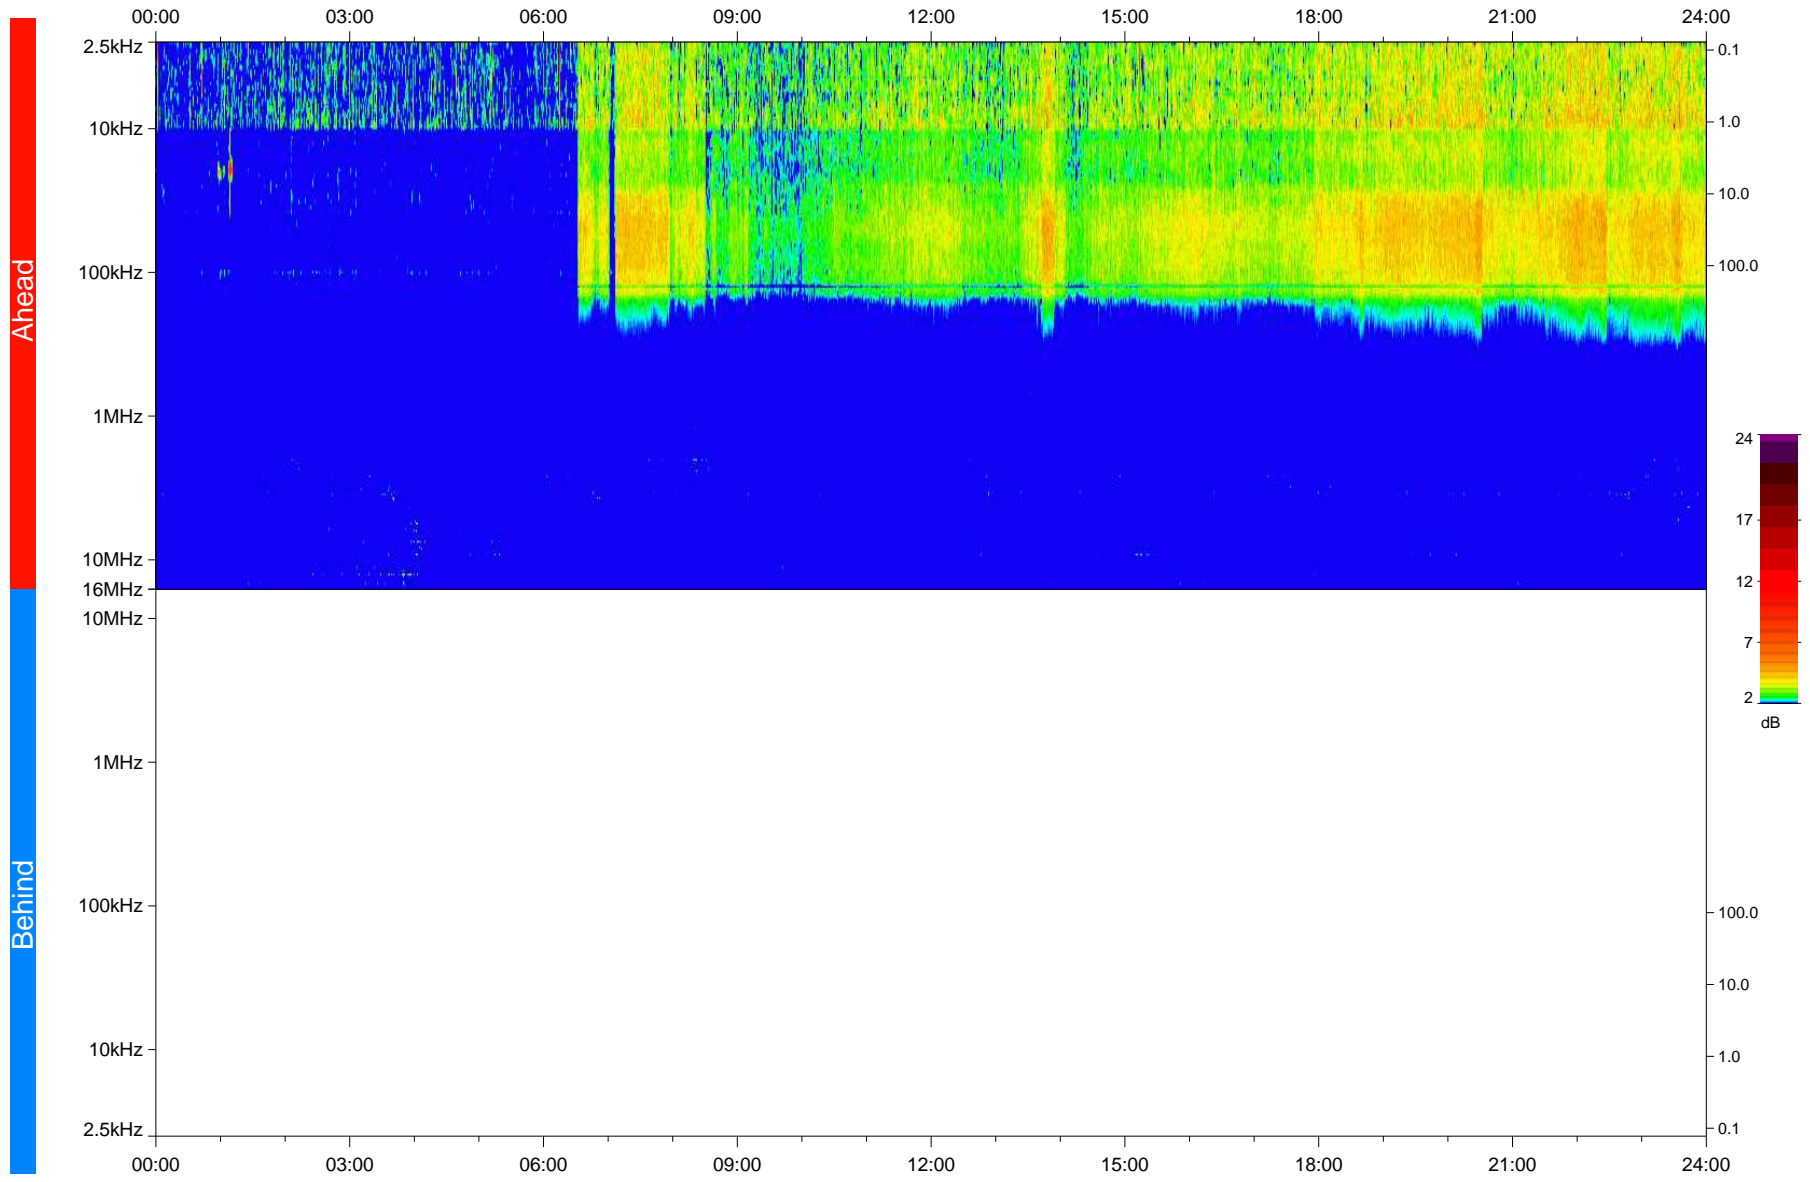

# STEREO/WAVES Daily Summary - 11-Jun-2020 (DOY 163)

Ahead source file: swaves\_ahead\_2020\_163\_1\_05.fin  
Ahead PSE Angle: -71.1°

Behind PSE Angle: 64.3°  
Behind source file: No STEREO-B data

Time (UTC)

file: stereo\_swaves\_daily-summary\_color\_20200611\_v04  
made by: space.umn.edu on macOS with IDL 8.8.2 on 2022-10-03 15:21:21, with TLib V945 / dynspec V311